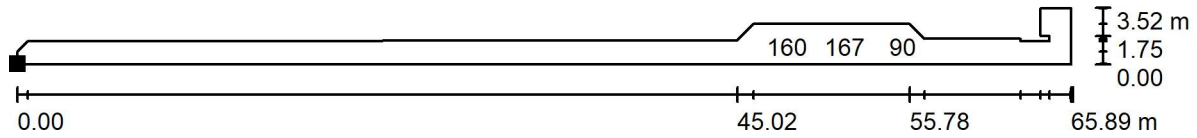

Operator
 Telephone
 Fax
 e-Mail

East Face Main Entrance & Decorative Lighting / Ground Element 1 / Surface 1 / Value Chart (E)

Values in Lux, Scale 1 : 472

Not all calculated values could be displayed.

Position of surface in external scene:

Marked point:
 (-30.853 m, -11.204 m, 0.000 m)

Grid: 64 x 128 Points

E_{av} [lx]	E_{min} [lx]	E_{max} [lx]	u0	E_{min} / E_{max}
91	0.20	177	0.002	0.001