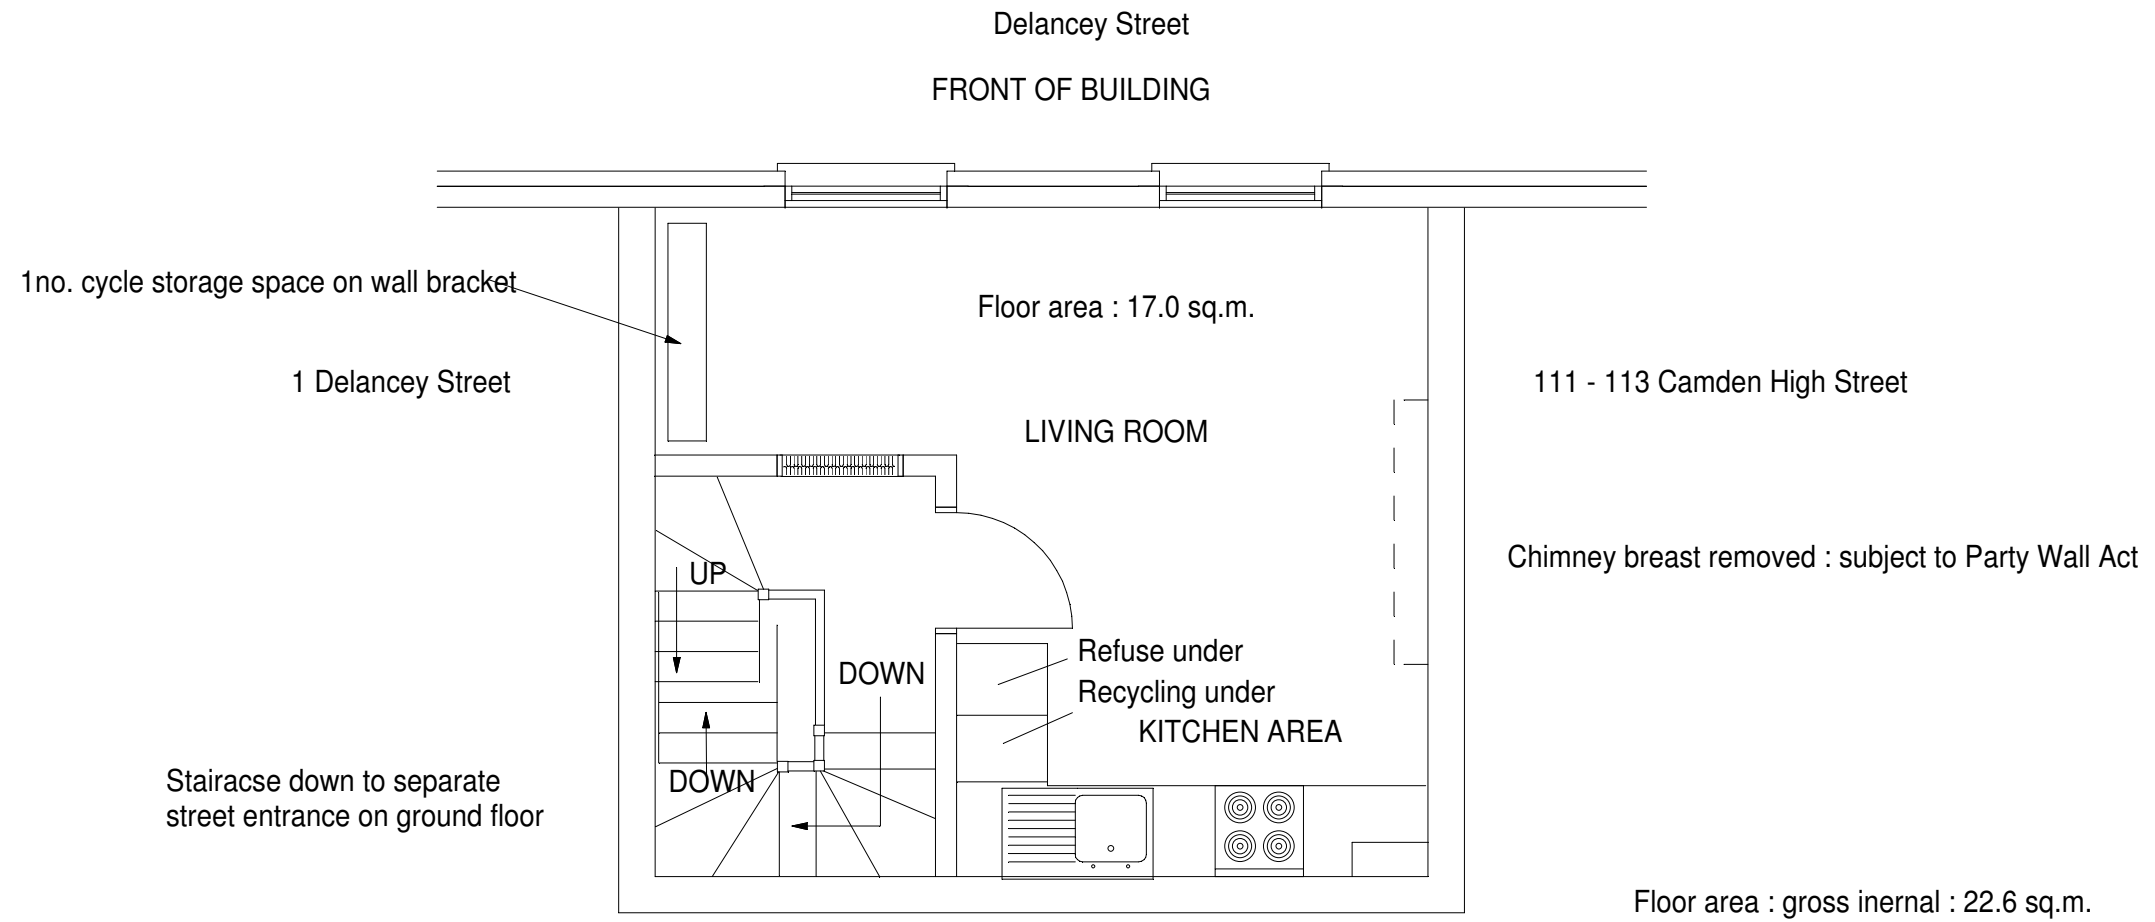

SCALE

1a DELANCEY STREET NW1 7NL

PROPOSED RESIDENTIAL UNIT

PROPOSED FIRST FLOOR PLAN