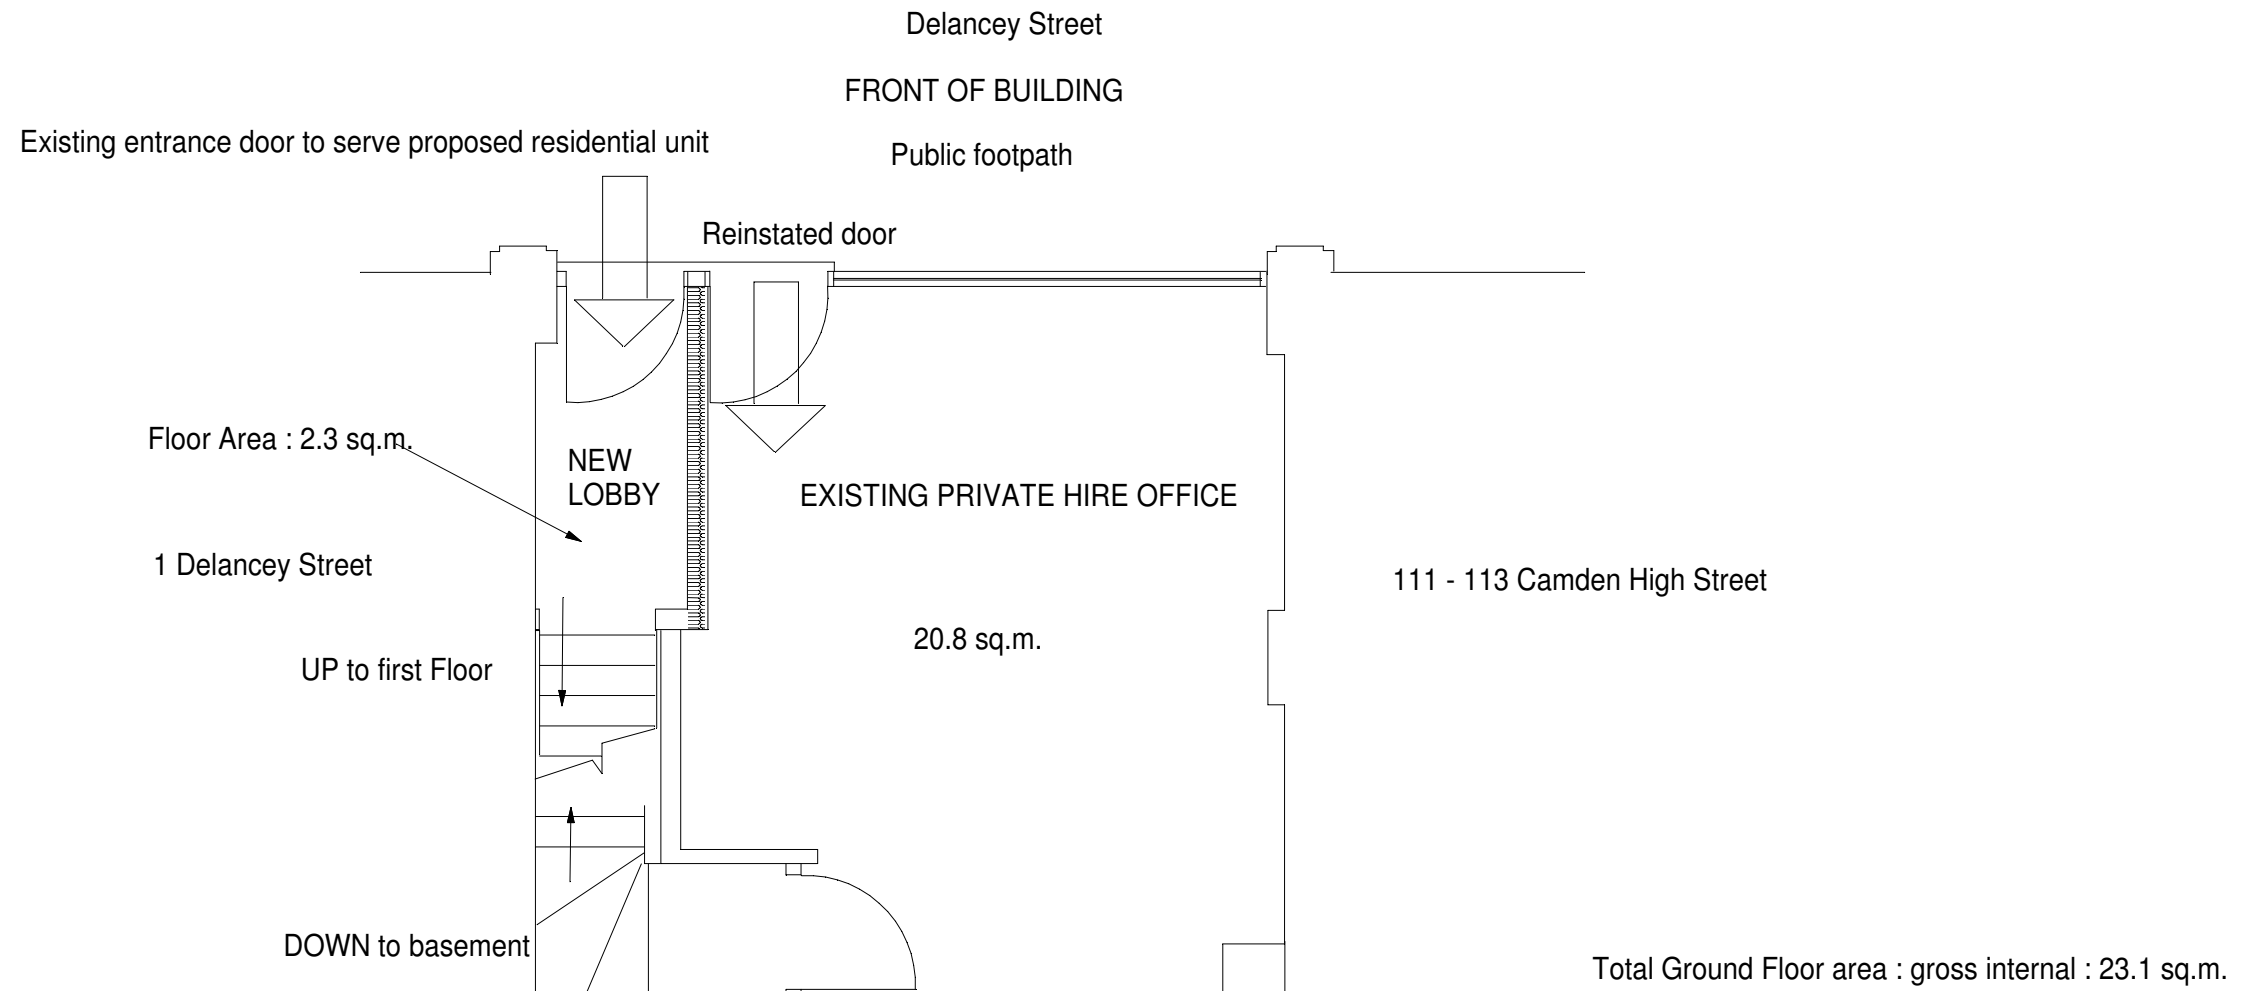

SCALE

1a DELANCEY STREET NW1 7NL

PROPOSED RESIDENTIAL UNIT

PROPOSED GROUND FLOOR PLAN