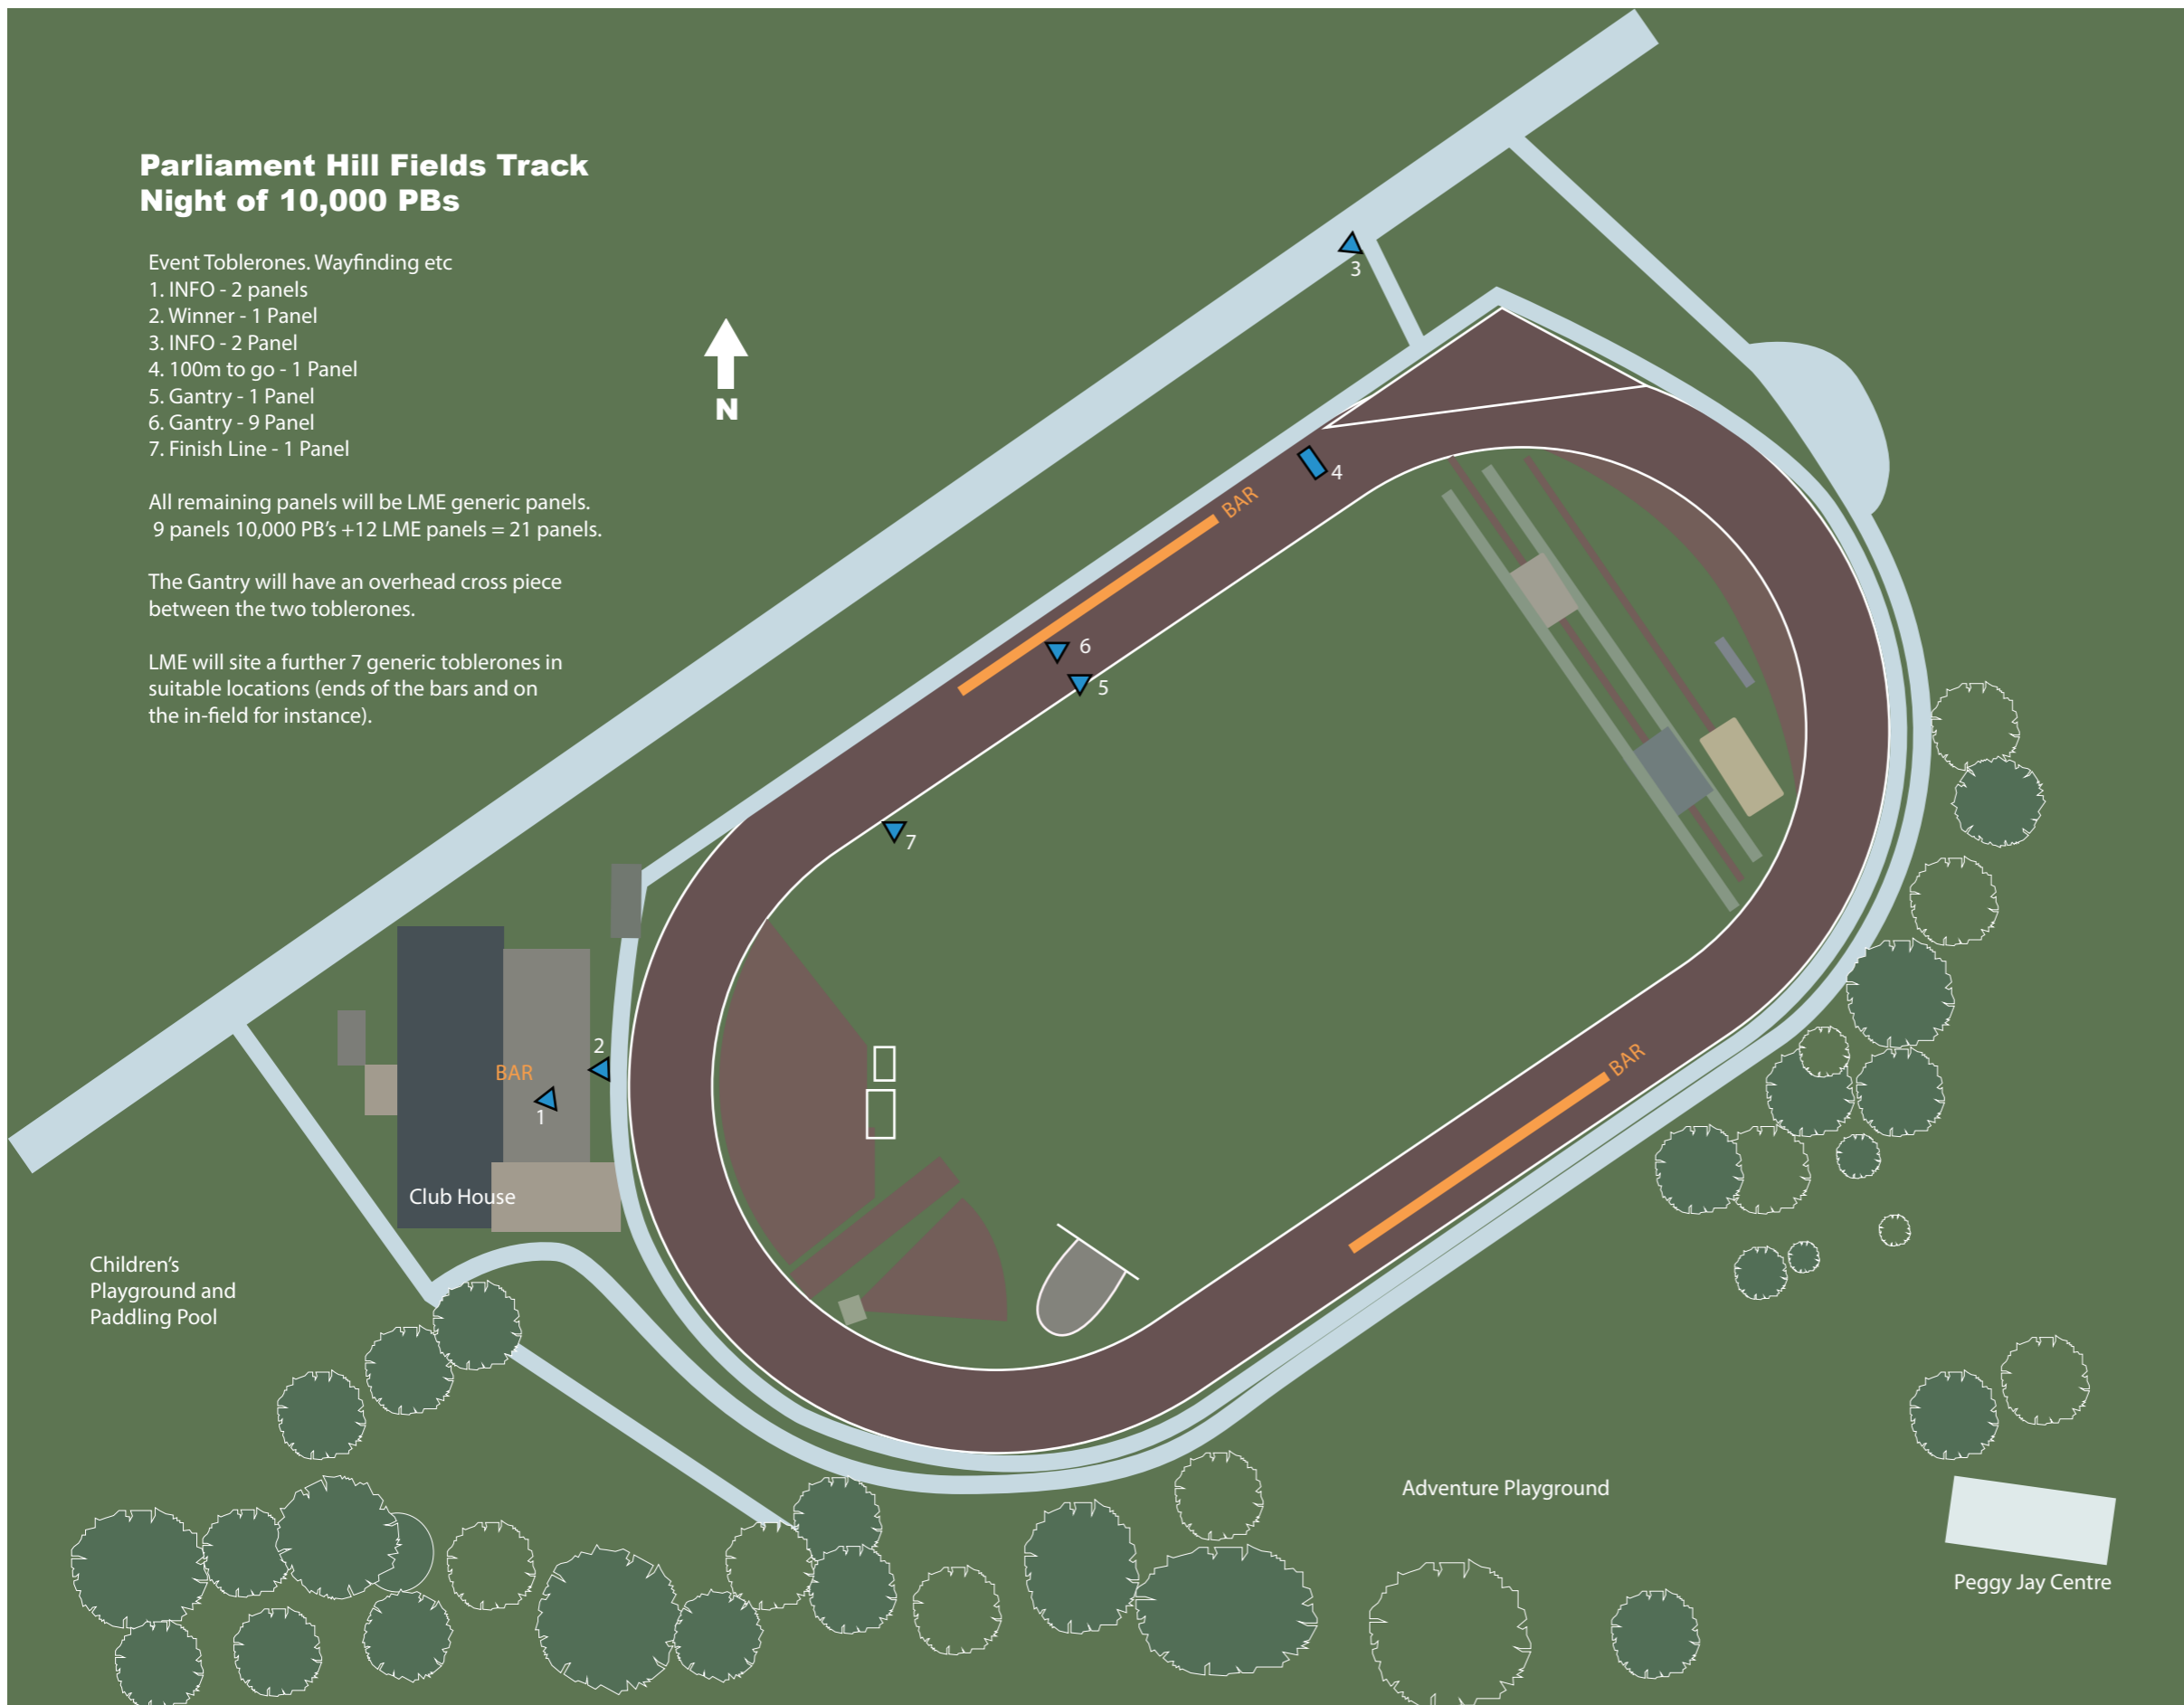

Parliament Hill Fields Track Night of 10,000 PBs

Event Toblerones. Wayfinding etc

1. INFO - 2 panels
2. Winner - 1 Panel
3. INFO - 2 Panel
4. 100m to go - 1 Panel
5. Gantry - 1 Panel
6. Gantry - 9 Panel
7. Finish Line - 1 Panel

All remaining panels will be LME generic panels.
9 panels 10,000 PB's + 12 LME panels = 21 panels.

The Gantry will have an overhead cross piece between the two tobleron.

LME will site a further 7 generic tobleron in suitable locations (ends of the bars and on the in-field for instance).

Children's
Playground and
Paddling Pool

Club House

Adventure Playground

Peggy Jay Centre

7 tobleron and their weights will go into 1 LWB Transit/Luton van. Two vans will be required.
Tom will bring one and LME will provide the other for their 7 generic tobleron and 500m banner roll.

		LONDON MARATHON EVENTS BRAND & PUBLISHING	
EVENT: Night of 10,000 PBs			
PROJECT:			
JOB: Event dressing			
PRODUCTION: Brand Team/Tom Bedford			
NAME: Andrew Torr	DATE: 29-02-16	VERSION: 01	
APPROVED: No			