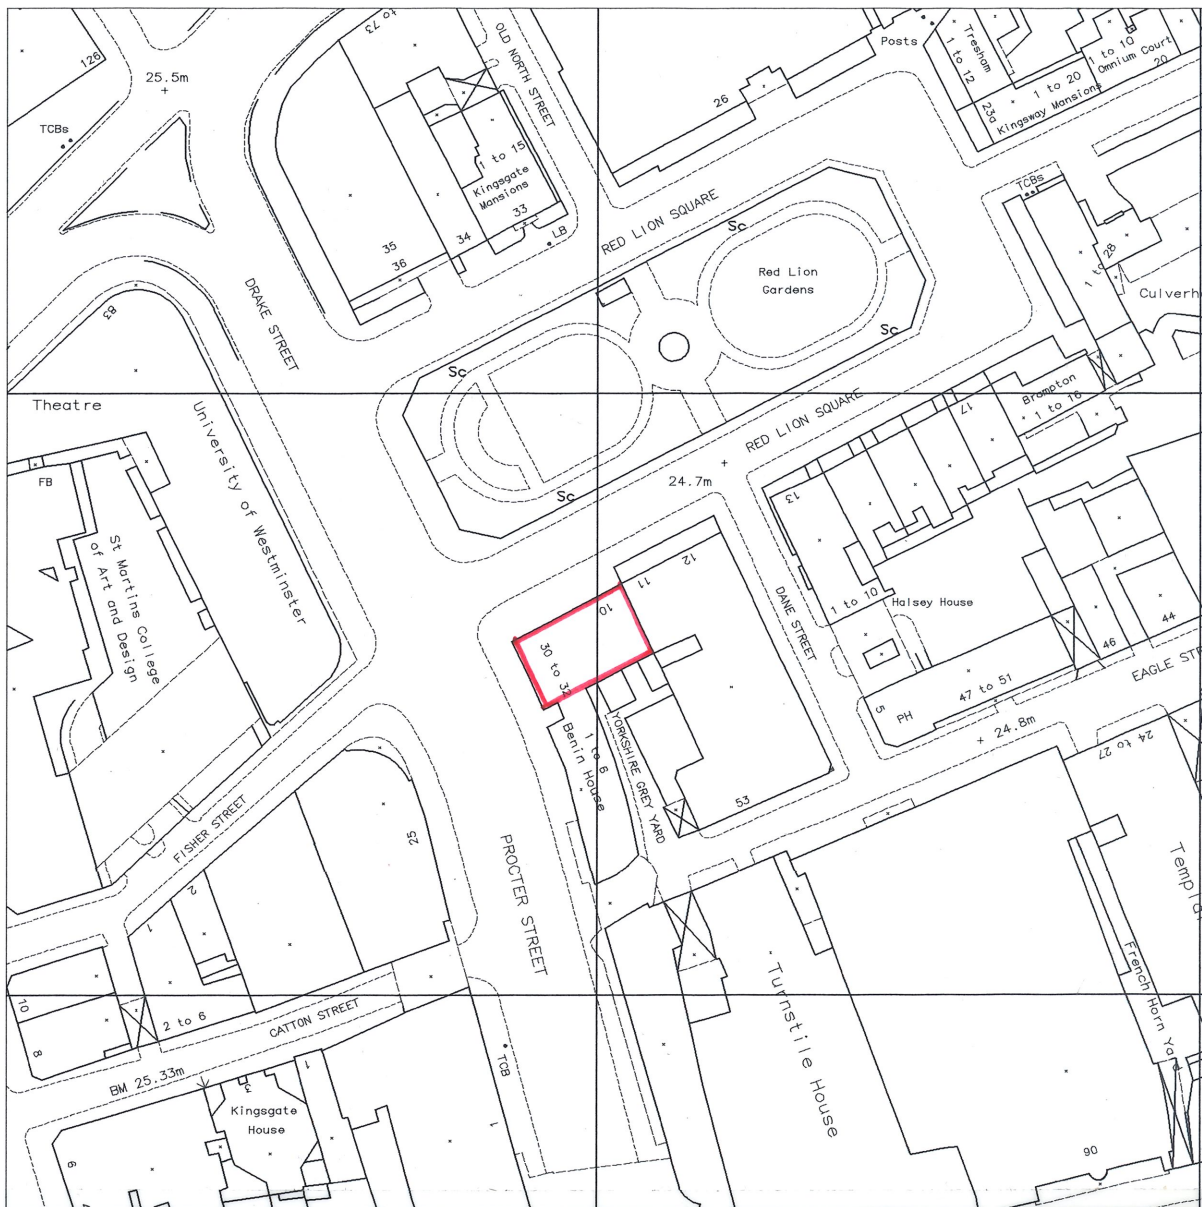

# Siteplan Data™

Reproduced from 1:1250 Superplan with permission of Ordnance Survey on behalf of Controller of HMSO, Crown Copyright Licence AR 100033446 David Corley Architect

Produced 16 Aug 2004 from Ordnance Survey digital data and incorporating surveyed revision available at this date. © Crown Copyright 2004.

Reproduction in whole or in part is prohibited without the prior permission of Ordnance Survey.

Ordnance Survey and the OS symbol are registered trade marks and Siteplan a trade mark of Ordnance Survey, the national mapping agency of Great Britain.

10 Red Lion Sq  
London  
W1c

Centre Coordinates: 530602 181664

National Grid sheet reference at centre of this Siteplan: TQ3081NE

Supplied by: National Map Centre  
Serial Number: 00029253