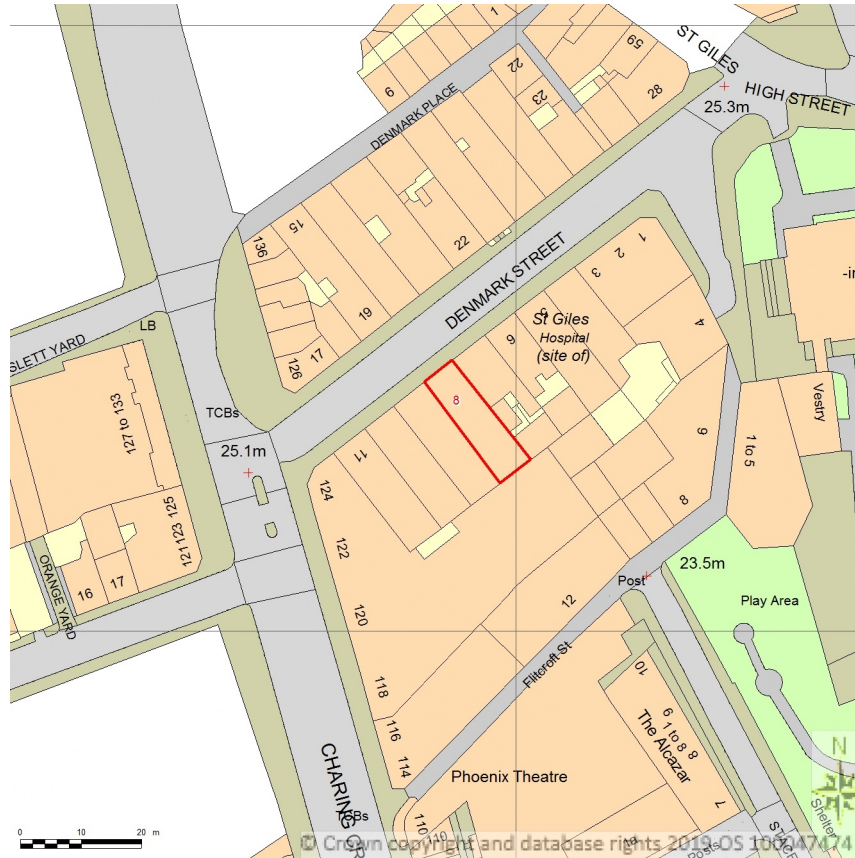

SITE LOCATION PLAN
AREA 2 HA
SCALE: 1:1250 on A4
CENTRE COORDINATES: 529887 , 181233

Supplied by Streetwise Maps Ltd
www.streetwise.net
Licence No: 100047474
14:00:38 03/04/2019