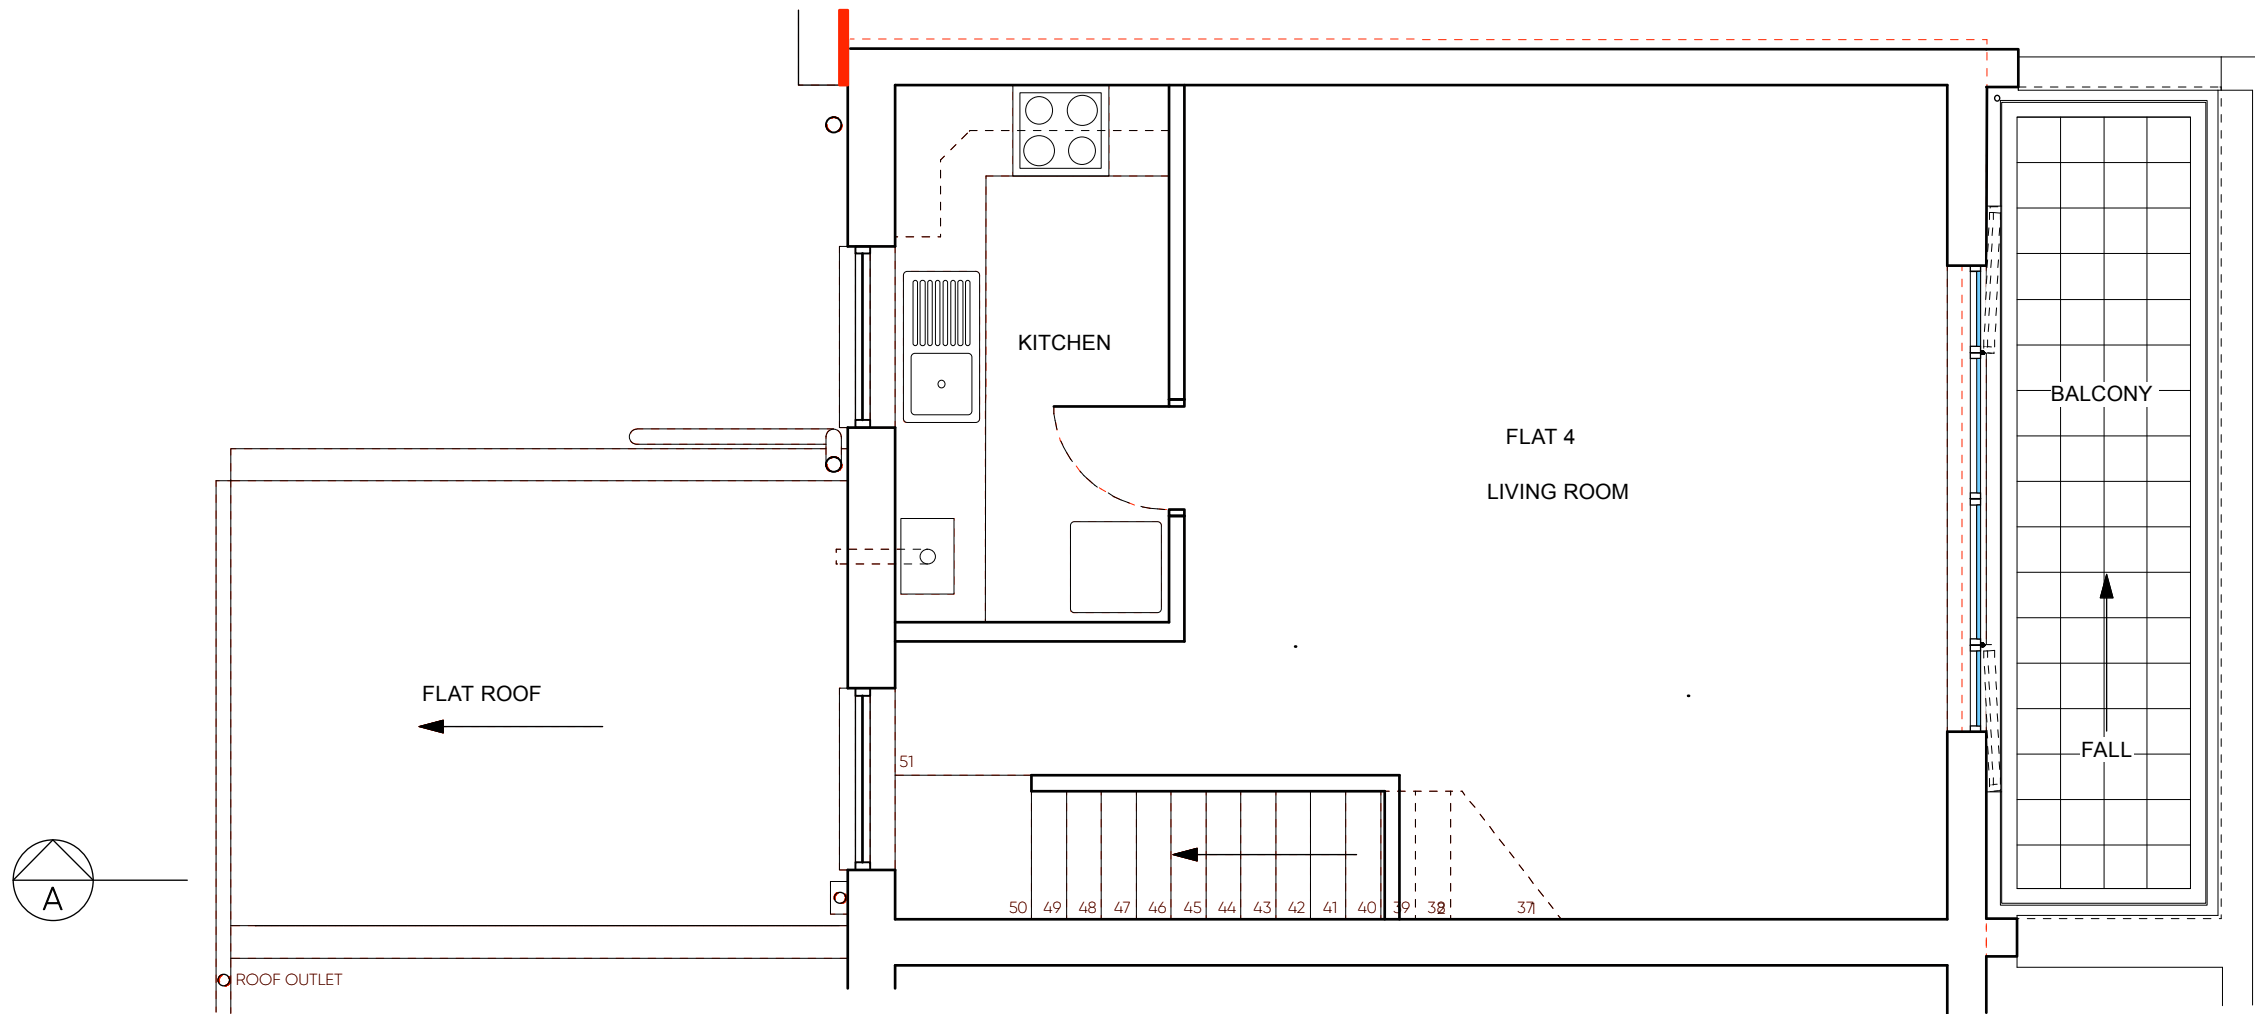

SURVEY

© Knott Architects
98B Tollington Park
London N4 3RB
tel: (020) 72638844
mail@knottarchitects.co.uk

Revisions

KNOTT

65 Queen's Crescent
NW5 4ES

Third Floor - Existing

Scale 1:50 @ A3

Date: February 2019