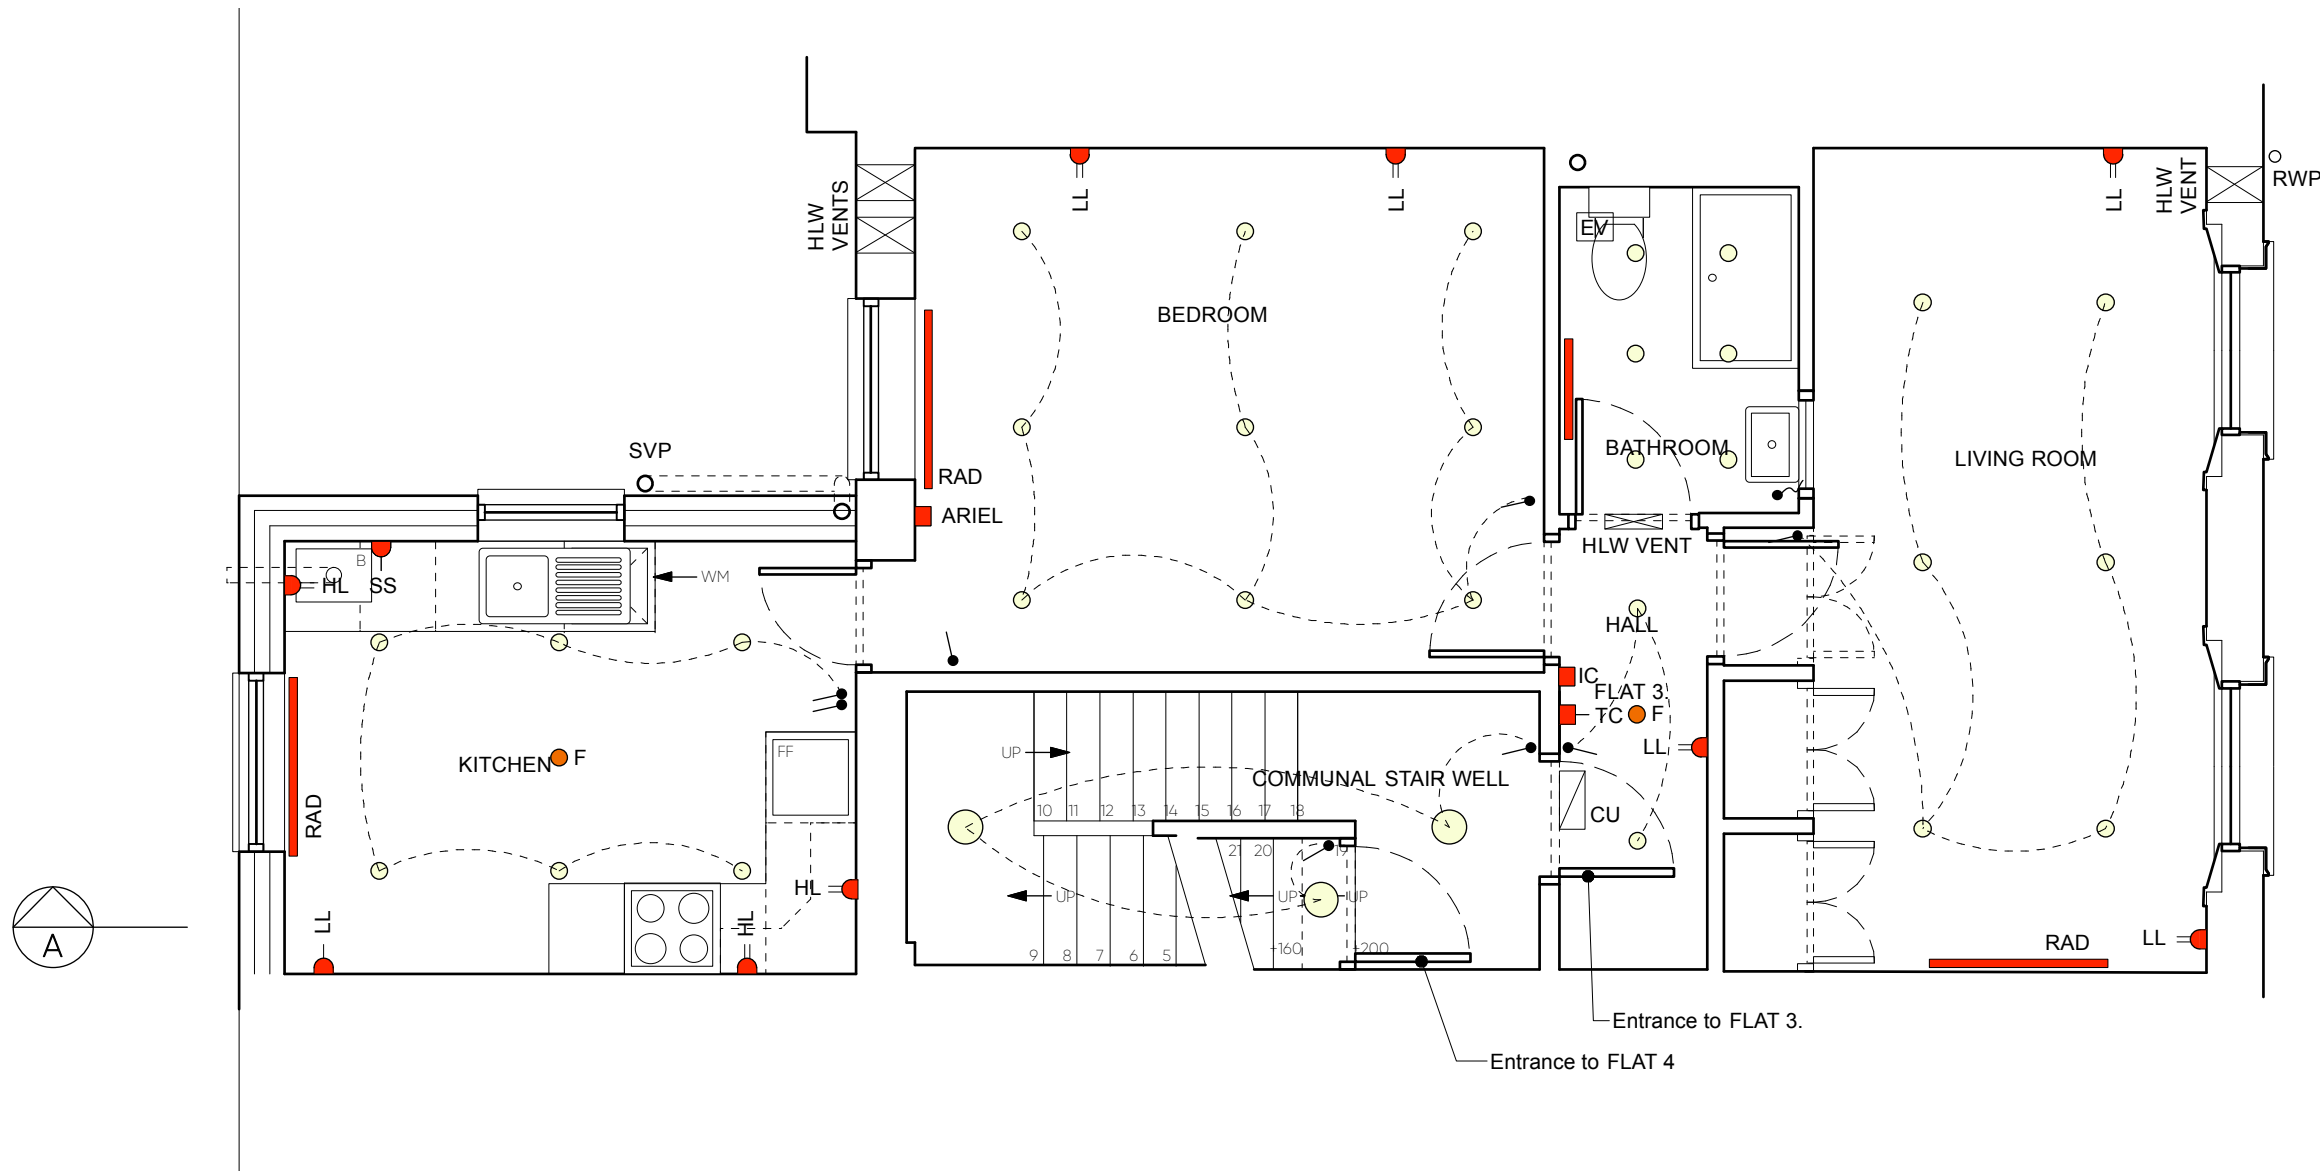

SURVEY

© Knott Architects
 98B Tollington Park
 London N4 3RB
 tel: (020) 72638844
 mail@knottarchitects.co.uk

Revisions

SERVICES KEY			
	Double socket (HL- High Level, LL - Low level)		Fire detector (smoke/heat) - Linked
	Single socket (HL- High Level, LL - Low level)		Radiator
	Switched spur		Towel Radiator
	Thermostatic control		Internet / BT
	Intercom		Down lighters - various sizes. Connecting lines indicative of control not cable layout.
	Extractor fan		One-way switch
	Wall or ceiling passive vent		Pull Cord
	Consumer Unit		

KNOTT

65 Queen's Cresent
 NW5 4ES

First Floor - Existing

Scale 1:50 @ A3

Date: February 2019

439.005 Rev -

ARCHITECTS