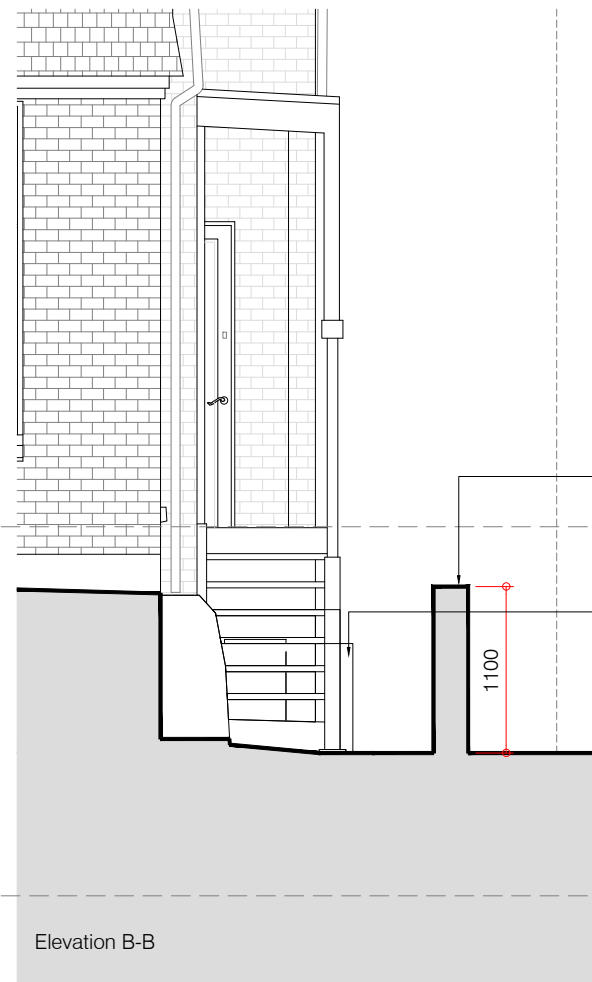

Plan

Elevation A-A

Elevation B-B

Elevation C-C

Rev.	Comments	By:	Date:
-	-	-	-

Do not scale this drawing. All dimensions must be checked on site. All rights reserved. No reproduction in any material form is permitted without consent.

<b>PLANNING</b>			
Client:	Rebecca Bard		
Project Title:	7 Oakhill Avenue, Hampstead, NW3 7RD		
Drawing Title:	Existing Elevations		
Scale:	Date:	Drawn:	Checked:
1:50@A3	Feb 19	KK	PH

<b>kyson</b> Studio		
28 Scrutton Street London UK EC2A 4RP		
T: +44(0) 20 7247 2462 E: enquires@kyson.co.uk W: www.kyson.co.uk		
Project No.:	Drawing No.:	Revision:
536-17	3000	-