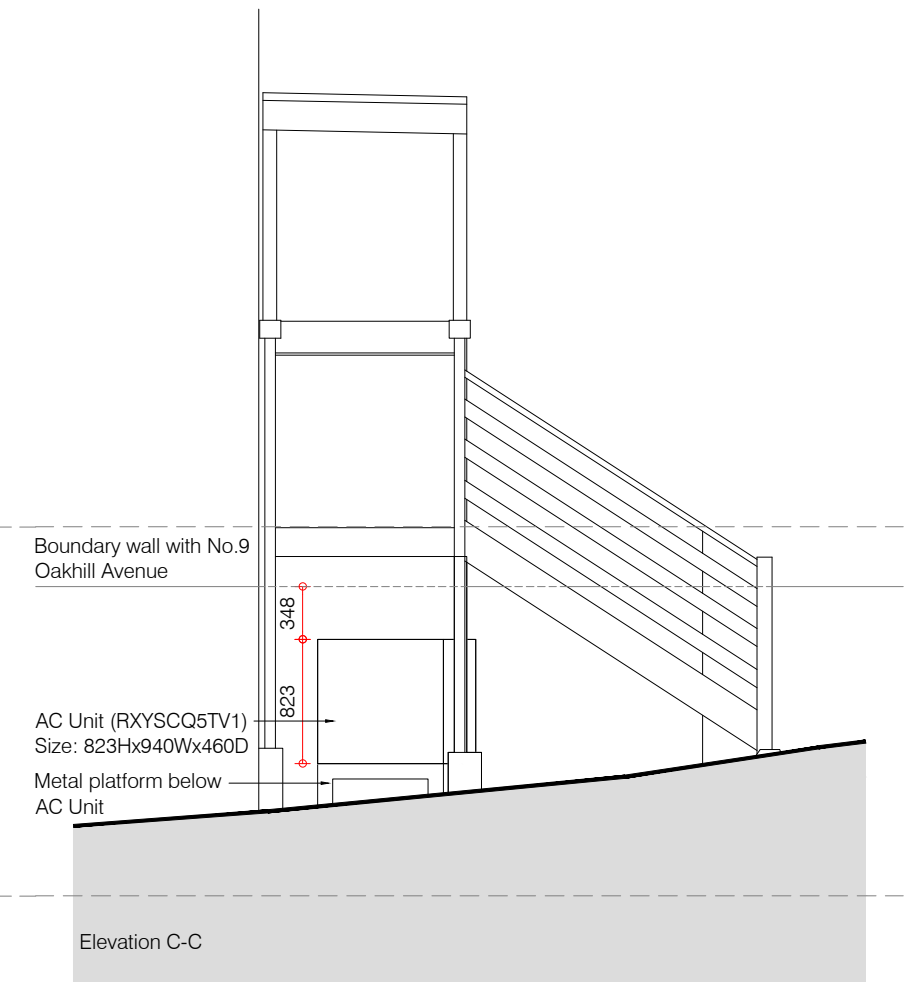

Plan

Elevation A-A

Elevation B-B

Elevation C-C

Rev.	Comments	By:	Date:
-	-	-	-

Do not scale this drawing. All dimensions must be checked on site. All rights reserved. No reproduction in any material form is permitted without consent.

<b>PLANNING</b>			
Client:	Rebecca Bard		
Project Title:	7 Oakhill Avenue, Hampstead, NW3 7RD		
Drawing Title:	Existing Elevations		
Scale:	Date:	Drawn:	Checked:
1:50@A3	Feb 19	KK	PH

<b>kyson</b> Studio		
28 Scrutton Street London UK EC2A 4RP		
T: +44(0) 20 7247 2462 E: enquires@kyson.co.uk W: www.kyson.co.uk		
Project No.:	Drawing No.:	Revision:
536-17	3000	-