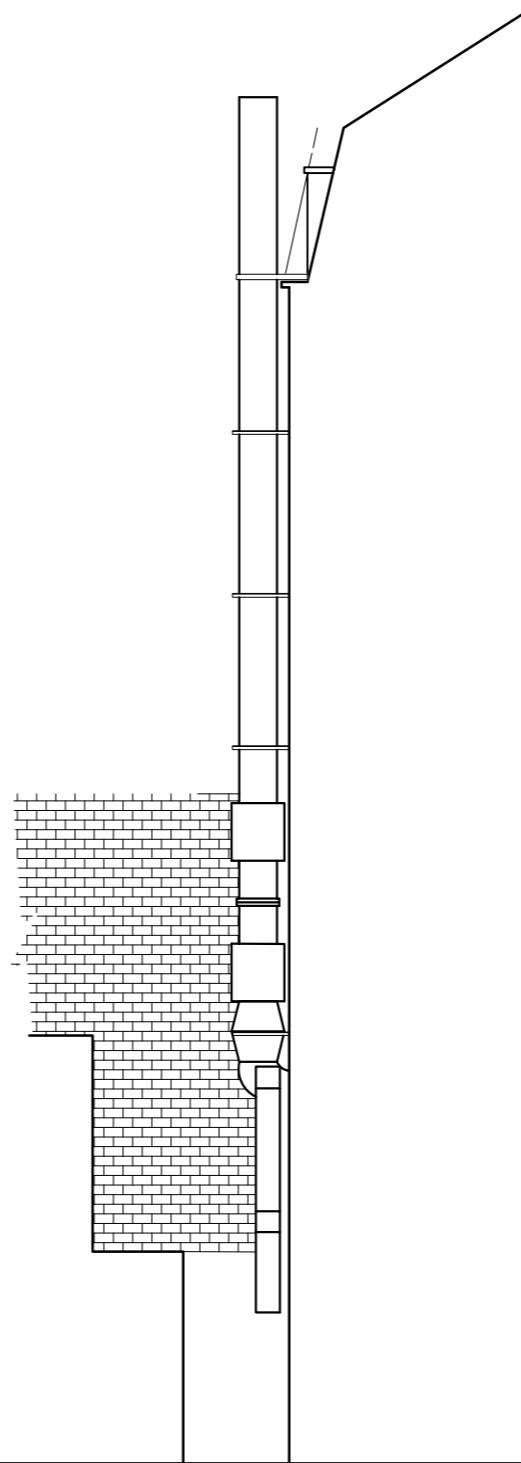

Existing Rear Elevation

Existing Side Elevation

Proposed Side Elevation

Drawing: Proposed Helios Gigabox Fan
 Address: 111-113 Hampstead Road, NW1-3EE

Eyelevel Interior 168 Ltd.

F4, 43A The Broadway, NW7 3DA
 eyeleveldesign@btinternet.com

Scale: 1-100@A3
 Date: 12/03/2019
 Drawn By: Peter Tran