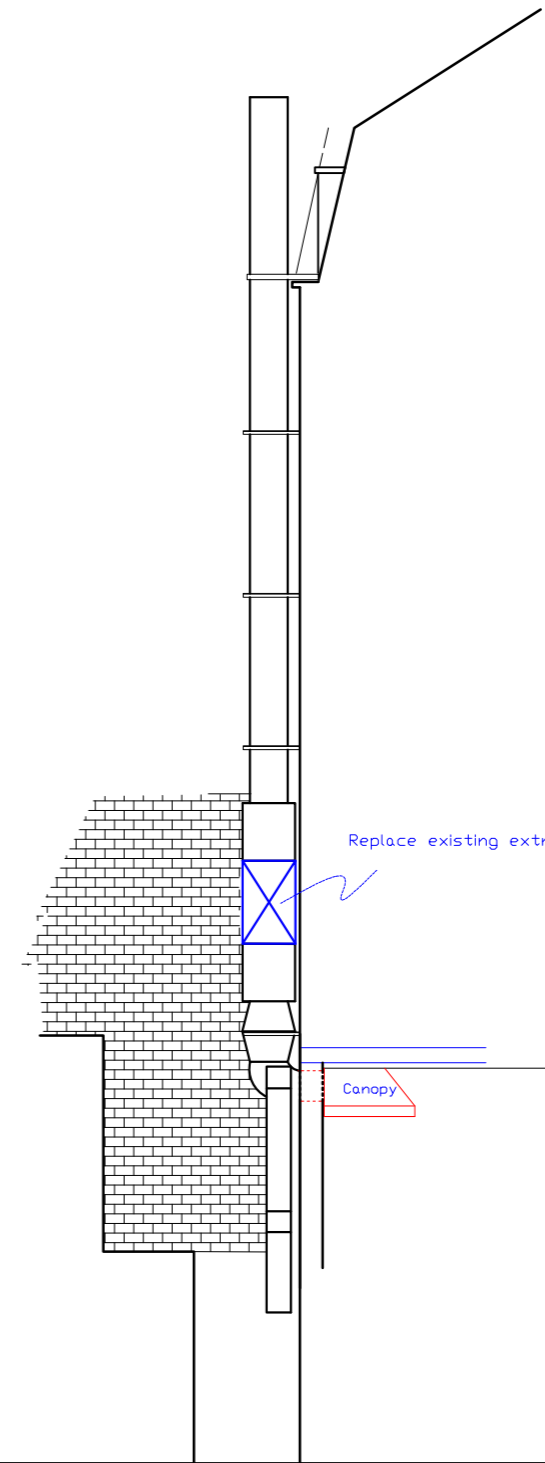

Existing Rear Elevation

Existing Side Elevation

Proposed Side Elevation

Drawing: Proposed Helios Gigabox Fan
 Address: 111-113 Hampstead Road, NW1-3EE

Eyelevel Interior 168 Ltd.

F4, 43A The Broadway, NW7 3DA
 eyeleveldesign@btinternet.com

Scale: 1-100@A3
 Date: 12/03/2019
 Drawn By: Peter Tran