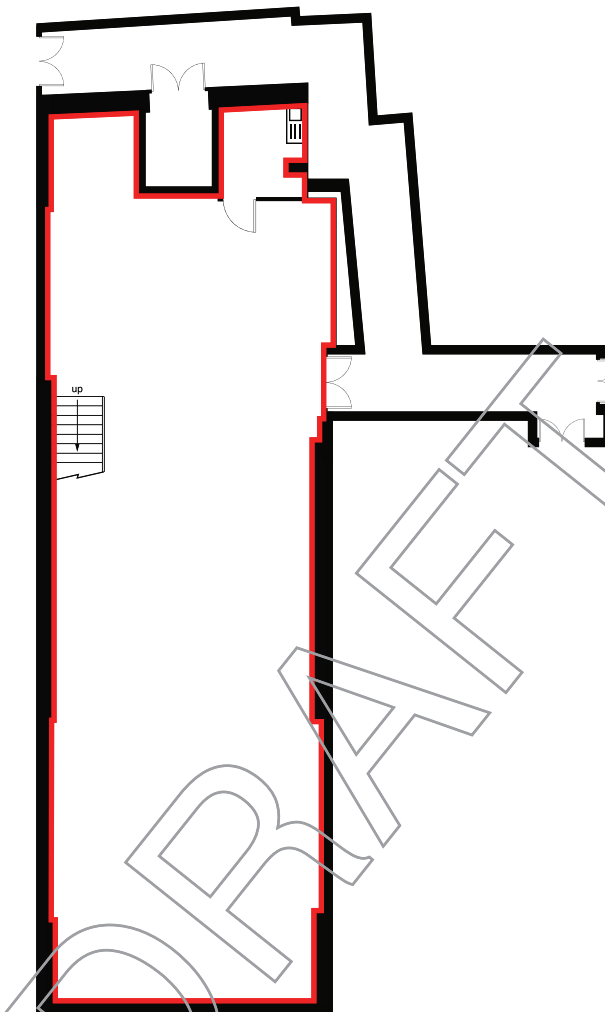

Commercial Premises
 82 Tottenham Court Road
 London
 W1T 4TF

Scale 1:200

Basement

PAVEMENT

TOTTENHAM COURT ROAD

Ground Floor

NOTES	
Magnolia Square Limited 57 Rathbone Place London W1T 1JU	
020 7479 4855	
PRINT AT A4	
PROJECT 82 Tottenham Court Rd London W1T 4TF	
MEASURED SURVEY	
DRAWING TITLE LEASEPLAN	
SCALE 1:200	DATE Jan 2019
DRAWING NUMBER 1	19056