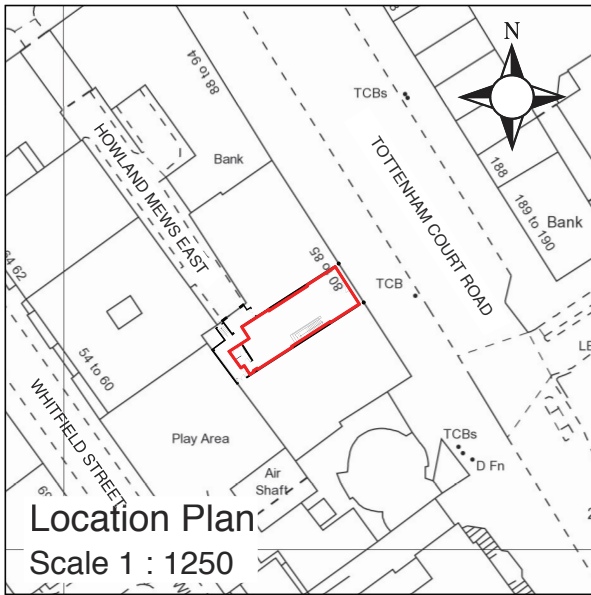

Commercial Premises
 82 Tottenham Court Road
 London
 W1T 4TF

Scale 1:200

Basement

PAVEMENT

TOTTENHAM COURT ROAD

Ground Floor

NOTES	
Magnolia Square Limited 57 Rathbone Place London W1T 1JU	
020 7479 4855	
PRINT AT A4	
PROJECT 82 Tottenham Court Rd London W1T 4TF	
MEASURED SURVEY	
DRAWING TITLE LEASEPLAN	
SCALE 1:200	DATE Jan 2019
DRAWING NUMBER 1	19056