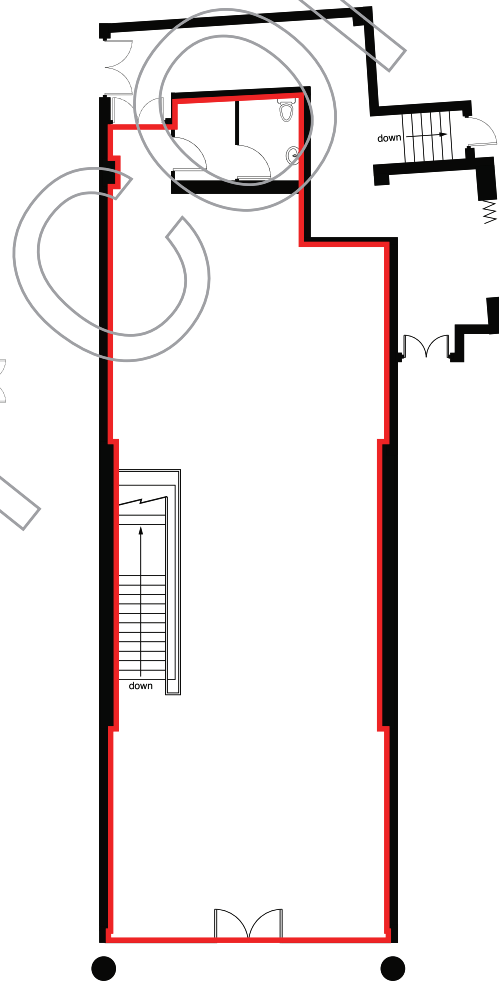

Commercial Premises
 82 Tottenham Court Road
 London
 W1T 4TF

Scale 1:200

Basement

PAVEMENT

TOTTENHAM COURT ROAD

Ground Floor

NOTES	
Magnolia Square Limited 57 Rathbone Place London W1T 1JU	
020 7479 4855	
PRINT AT A4	
PROJECT 82 Tottenham Court Rd London W1T 4TF	
MEASURED SURVEY	
DRAWING TITLE LEASEPLAN	
SCALE 1:200	DATE Jan 2019
DRAWING NUMBER 1	19056