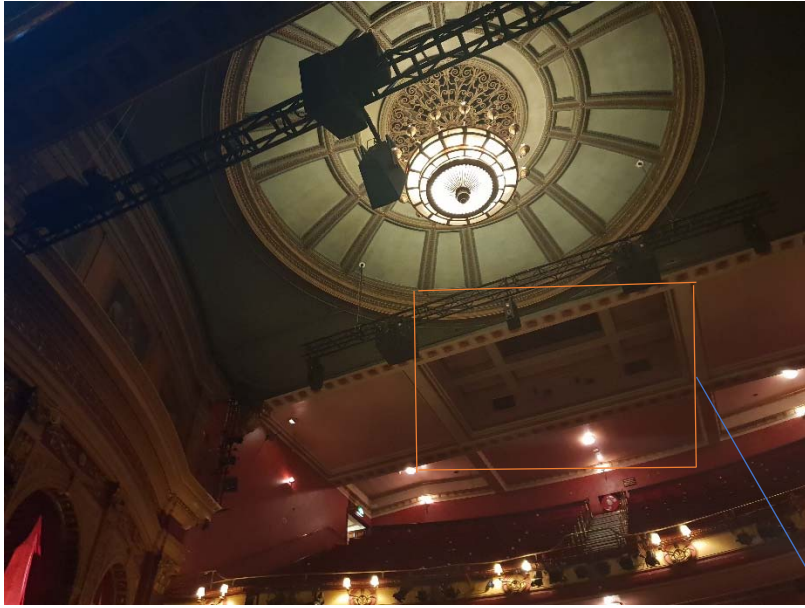

PHOENIX THEATRE, LONDON – PROJECTOR ROOM ALTERATIONS

Existing Follow Spot
Windows (Auditorium View)

Existing Follow Spot Window (Projector Room View)

New Follow Spot Windows (Auditorium View)

New Follow Spot Window (Projector Room View, Pre-decoration)

New Follow Spot Central Window (Projector Room View, Pre-decoration)

New Follow Spot Window (Projector Room View, Pre-decoration)