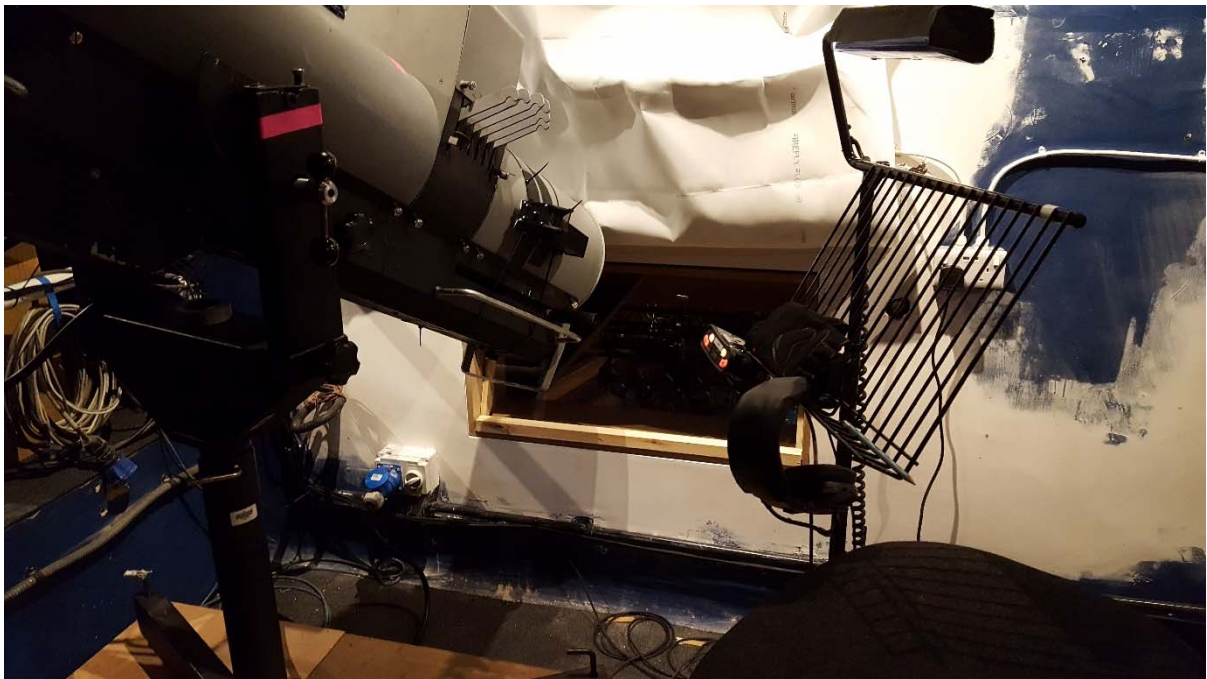

PHOENIX THEATRE, LONDON – PROJECTOR ROOM ALTERATIONS

Existing Follow Spot
Windows (Auditorium View)

Existing Follow Spot Window (Projector Room View)

New Follow Spot Windows (Auditorium View)

New Follow Spot Window (Projector Room View, Pre-decoration)

New Follow Spot Central Window (Projector Room View, Pre-decoration)

New Follow Spot Window (Projector Room View, Pre-decoration)