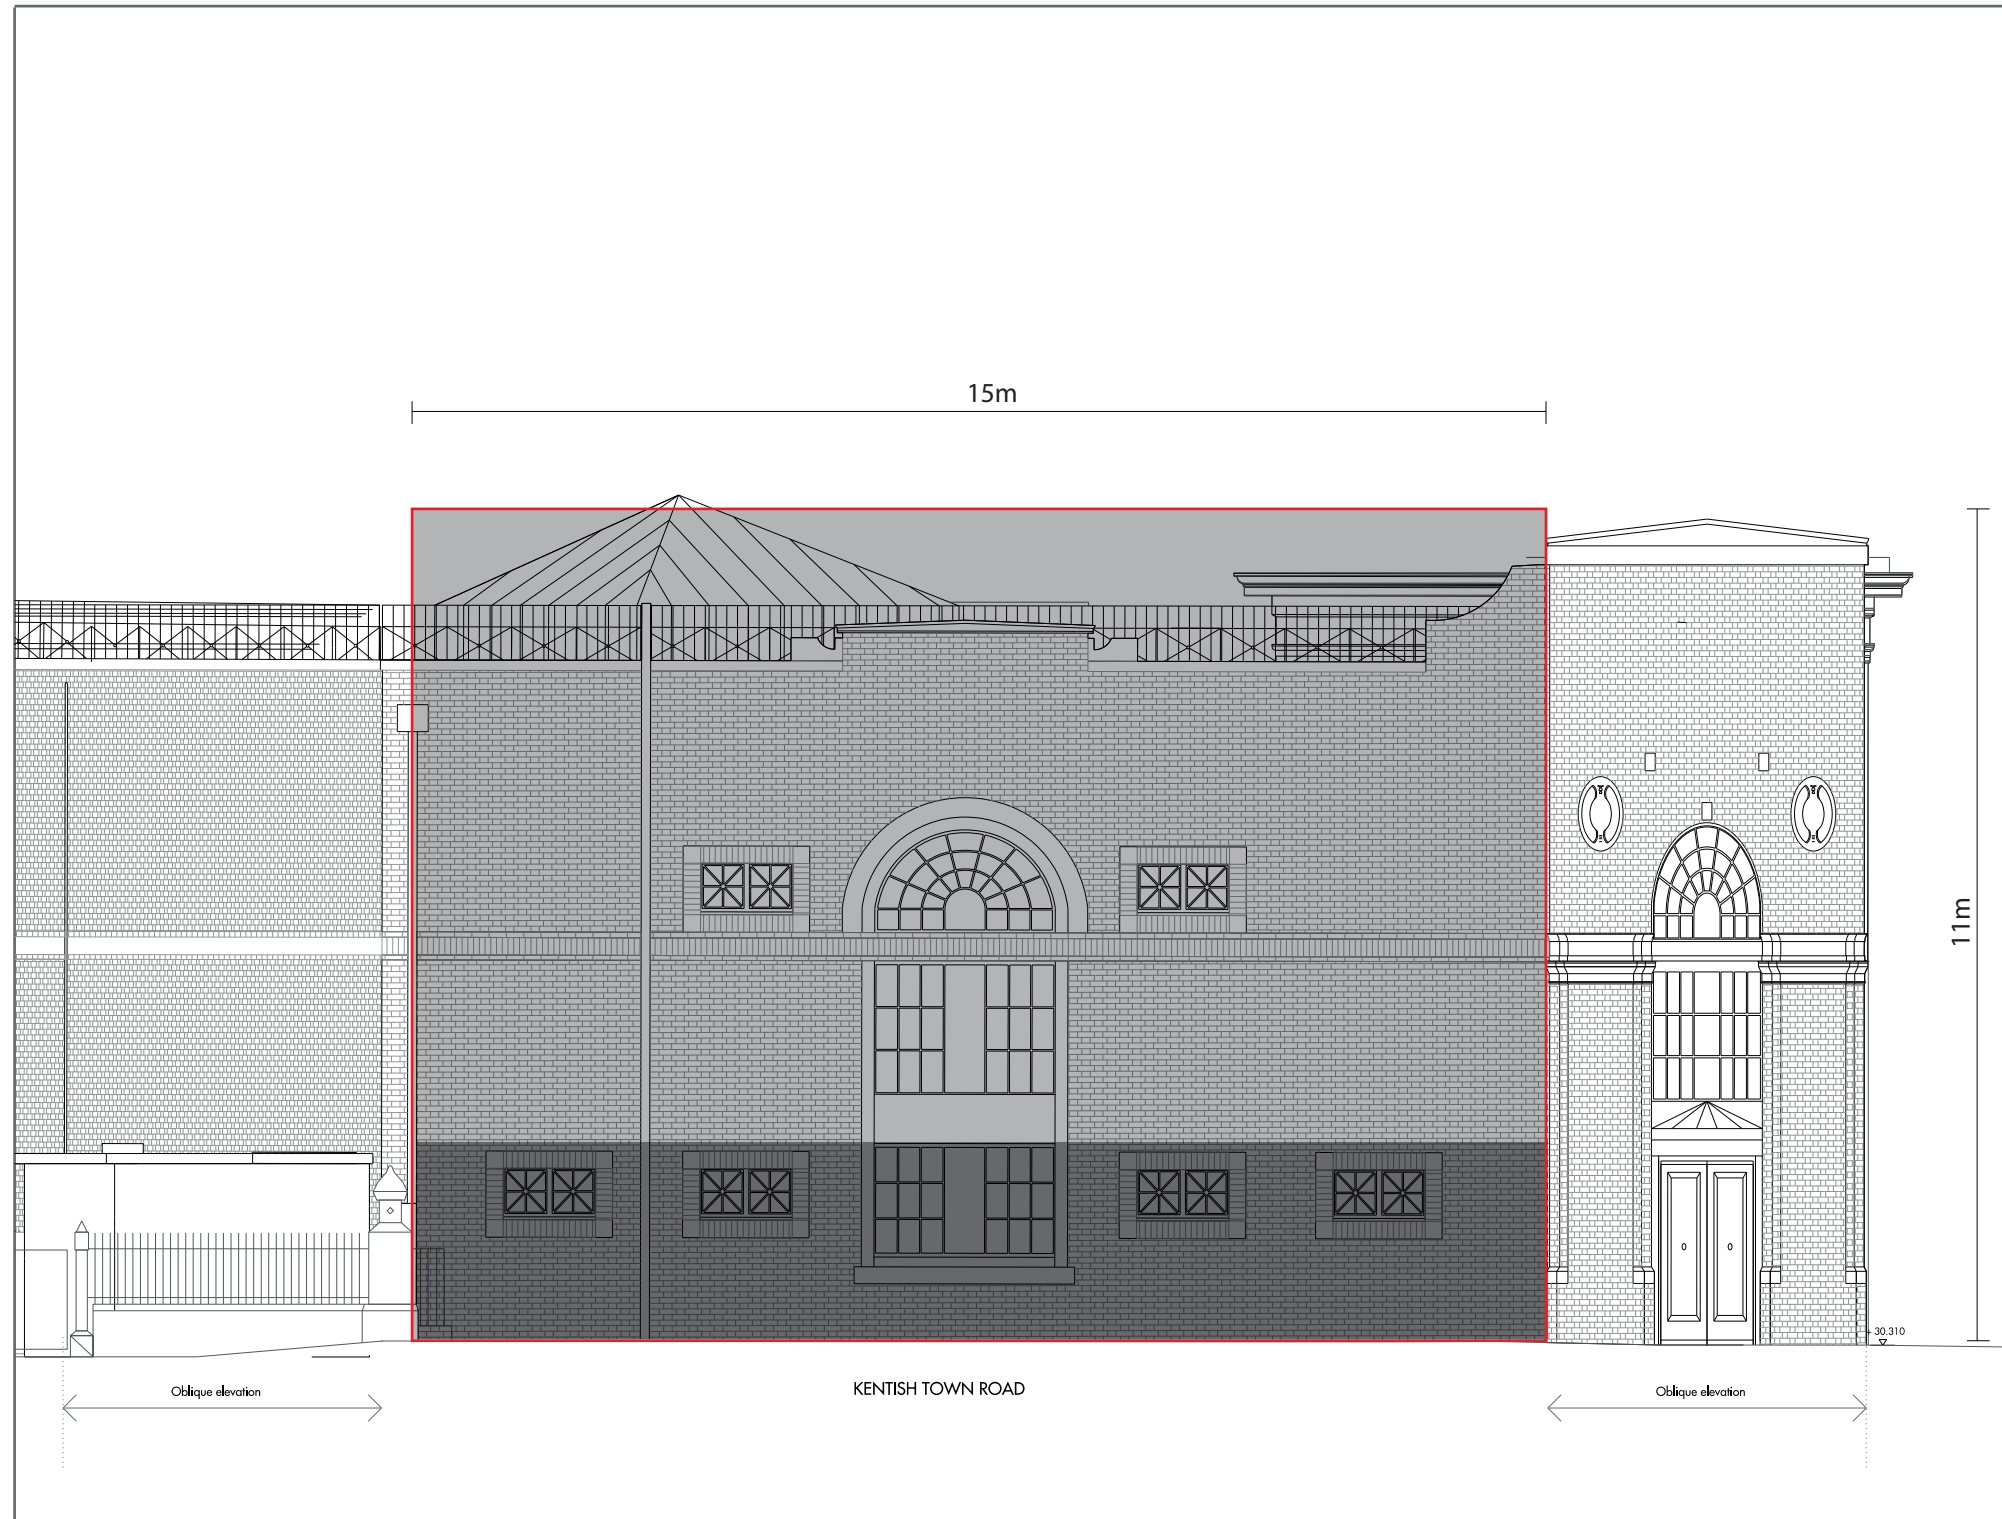

PROPOSED EAST ELEVATION

PROPOSED NORTH- EAST ELEVATION

Scale 1:100@A3

JOB No/ Desc.: 187 Kentish Town Road, London NW1 8PD		
Drawing Desc.: Proposed East / North-East Elevation	Date : 22 March 2019	Drawing No.: 3725-006
	Scale: 1/100@A3	