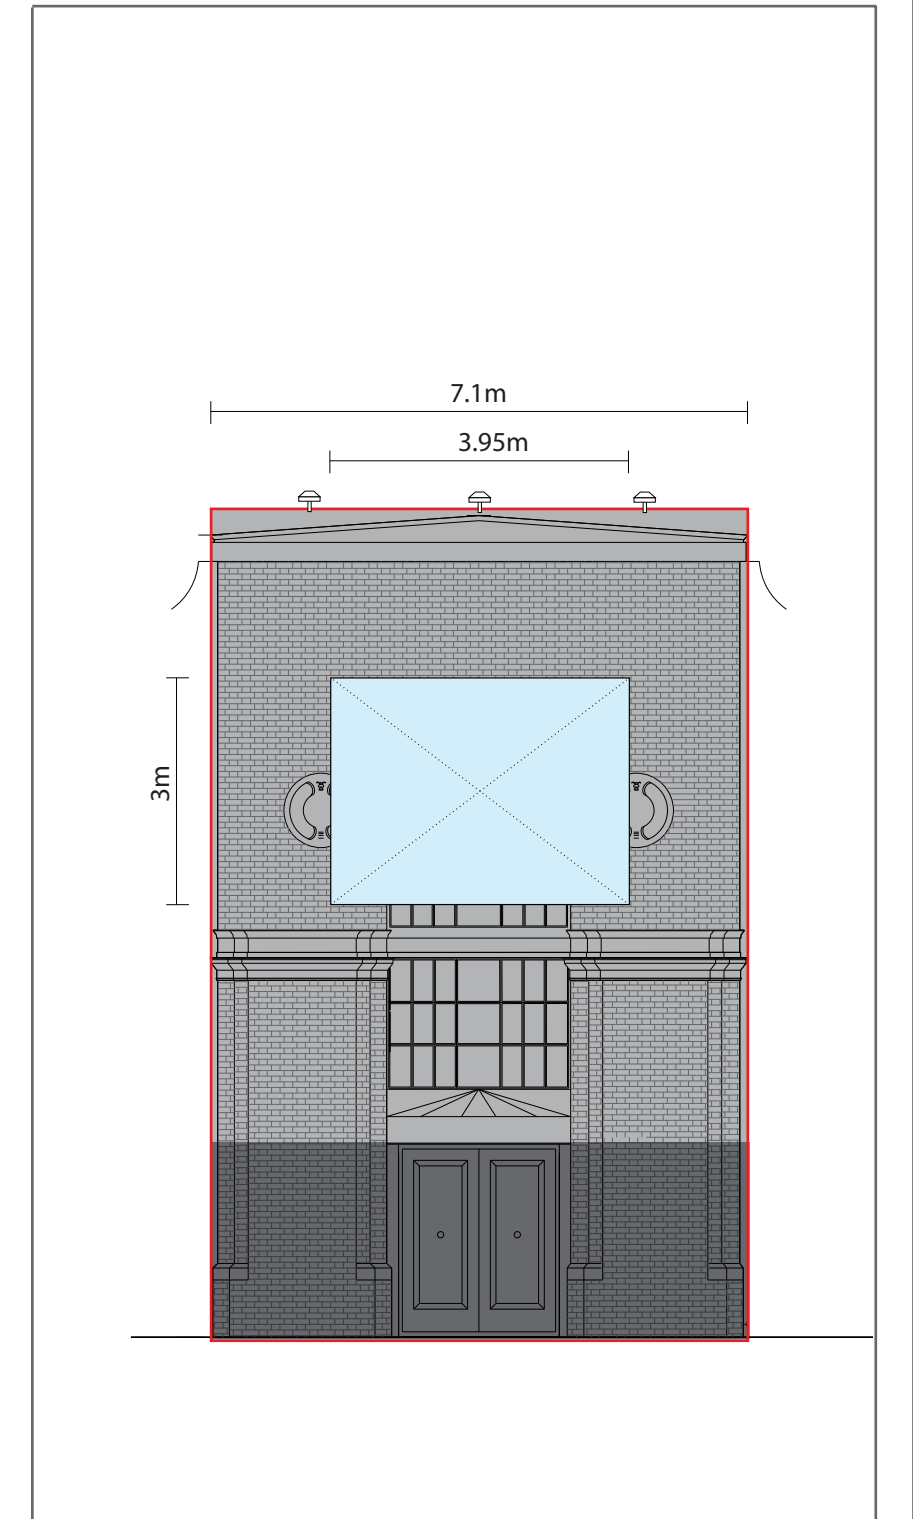

PROPOSED EAST ELEVATION

PROPOSED NORTH- EAST ELEVATION

Scale 1:100@A3

JOB No/ Desc.: 187 Kentish Town Road, London NW1 8PD		
Drawing Desc.: Proposed East / North-East Elevation	Date : 22 March 2019	Drawing No.: 3725-006
	Scale: 1/100@A3	