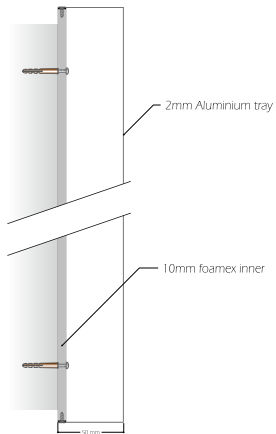

Kingsway / Holburn Road Elevation

SIDE VIEW NTS