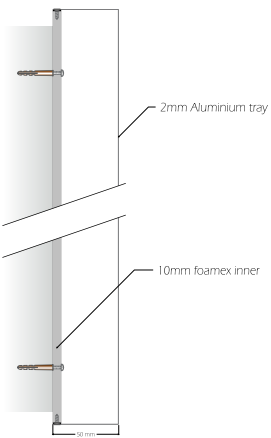

Kingsway Road Elevation

SIDE VIEW NTS