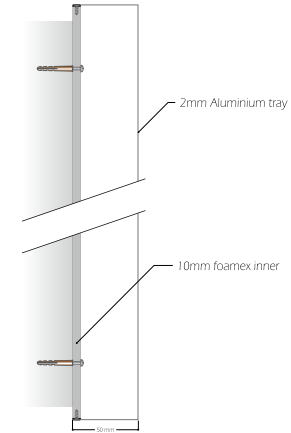

Kingsway / Holburn Road Elevation

SIDE VIEW NTS