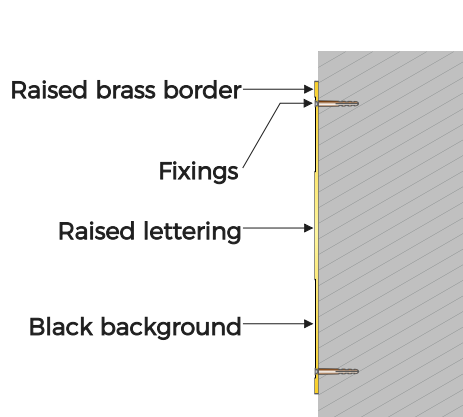

Scale 1 : 5 @ A4

IMPORTANT NOTICE:

Customer: WEWORK
Job No: 20041
Rep: SLS
Date: 19/07/2018
Directory: WEWORK
File Name: AMATION HOUSE - J20041
Designer: DTP
Rev No: 0

Revision Notes:
1 -