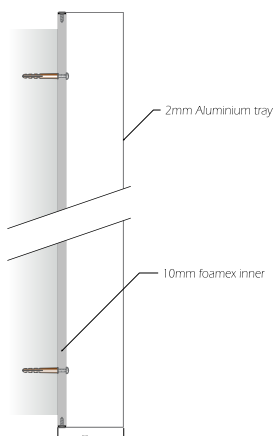

Holburn Road Elevation

SIDE VIEW NTS