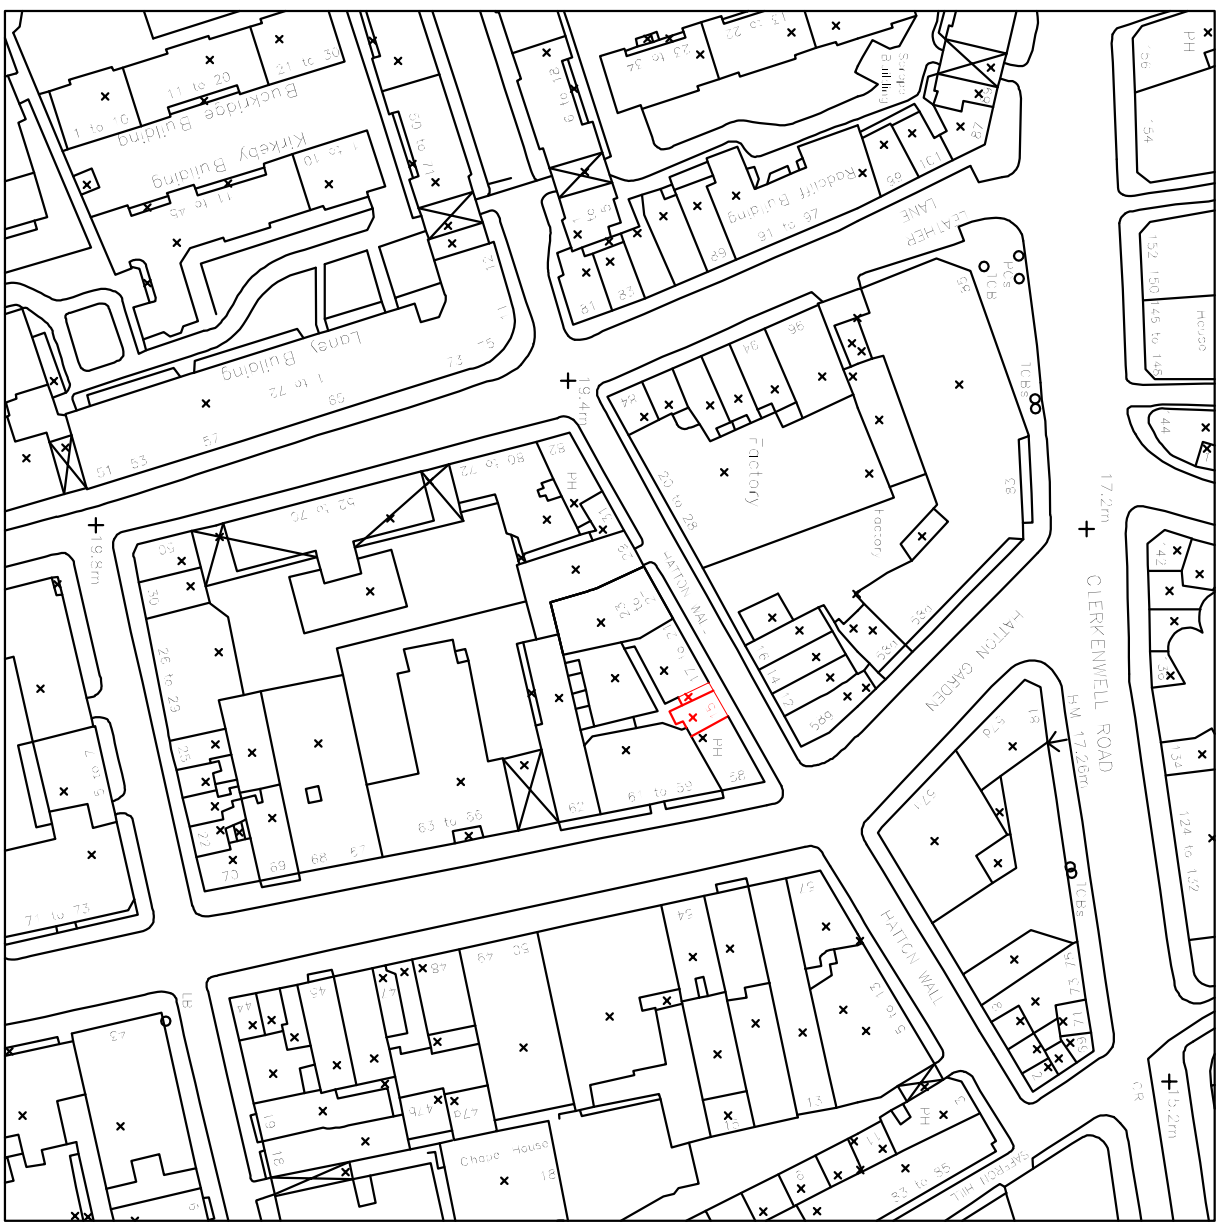

ORDNANCE SURVEY MAP (SCALE 1:1250 @ A4)

MAISONNETTE 1st & 2nd & 3rd FLOOR @ 15 HATTON WALL - LONDON EC1N 8JE