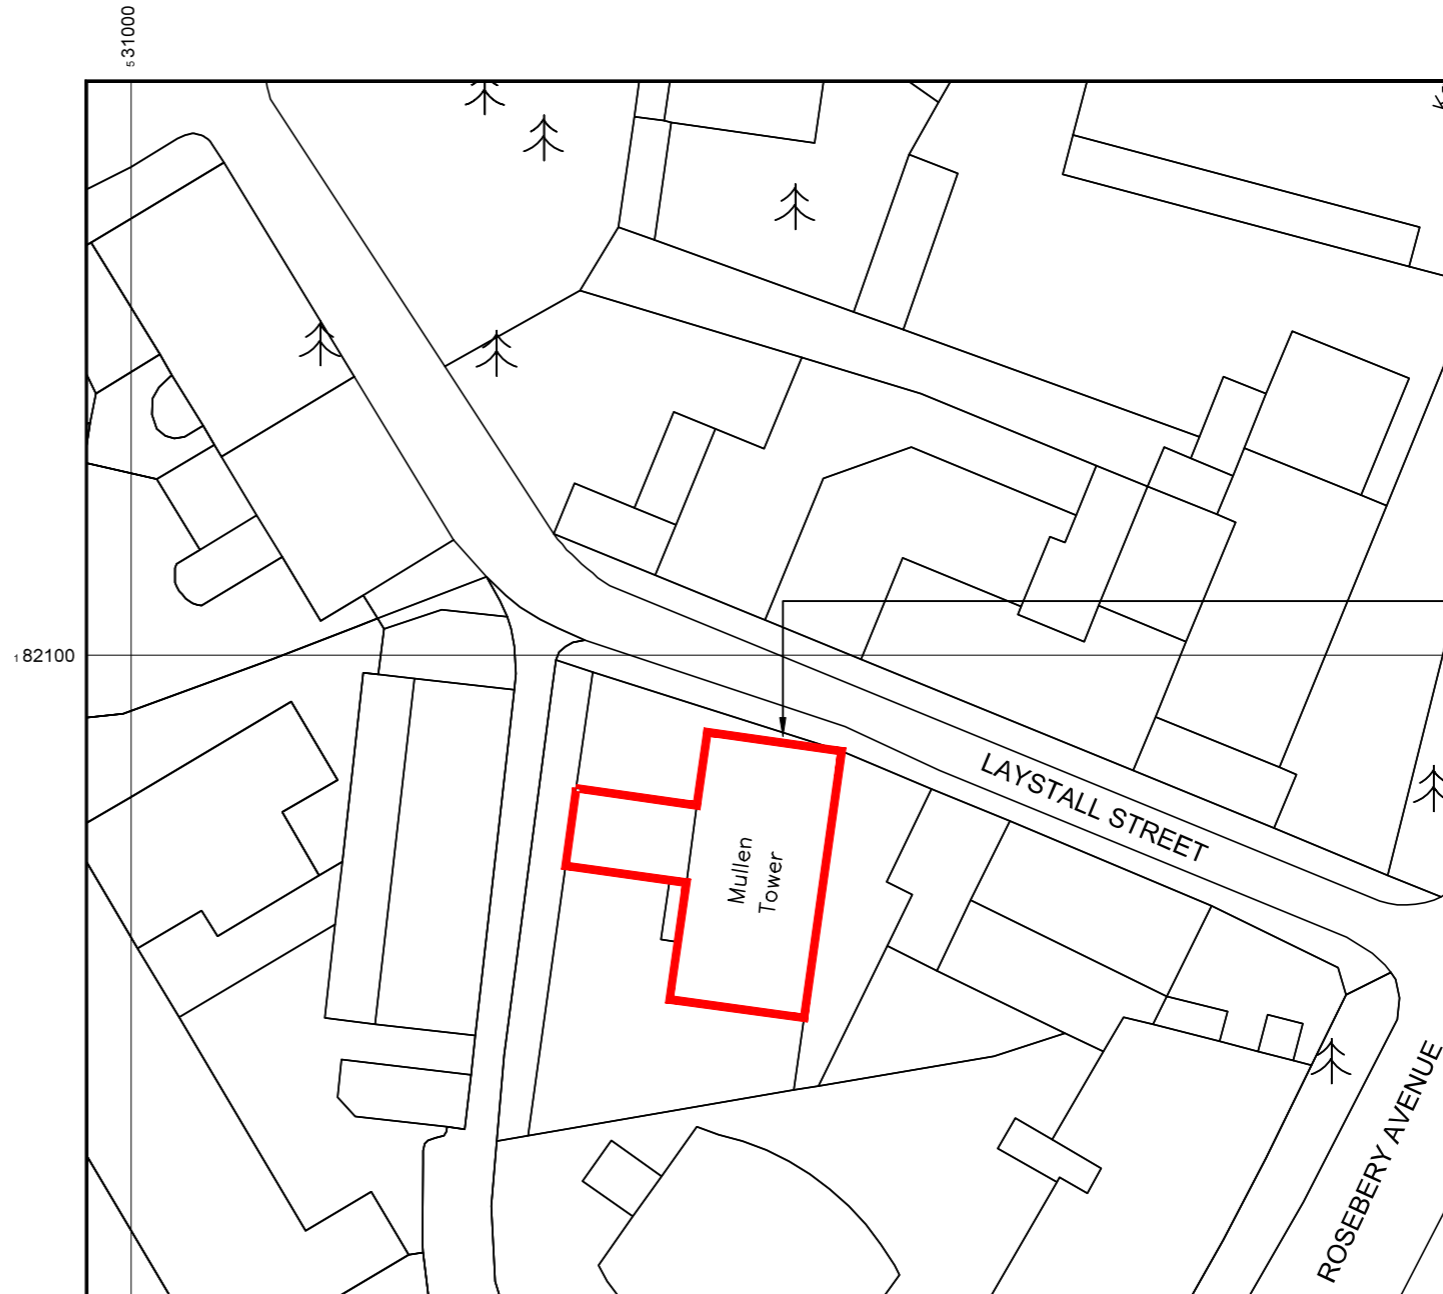

NOTES:

1. ALL DIMENSIONS IN MM UNLESS OTHERWISE NOTED.
2. THIS DRAWING TO BE READ IN CONJUNCTION WITH:
LUM0007 01 - 07

SITE LOCATION

SITE LOCATION PLAN
SCALE 1:2500

SITE PHOTO

SITE LOCATION

SITE LOCATION MAP
SCALE 1:500

SCALE: **As Shown**

SITE No.	LUM0007	SITE NAME	MULLEN TOWERS
TITLE	SITE LOCATION MAPS		
ADDRESS	85 MOUNT PLEASANT LONDON		
POST CODE	WC1X 0AG	DRAWING No.	LUM0007-01
PURPOSE OF ISSUE:	PLANNING	ISSUE	B