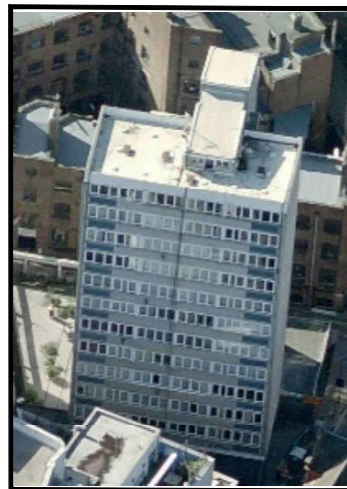

SITE LOCATION

SITE LOCATION PLAN
SCALE 1:2500