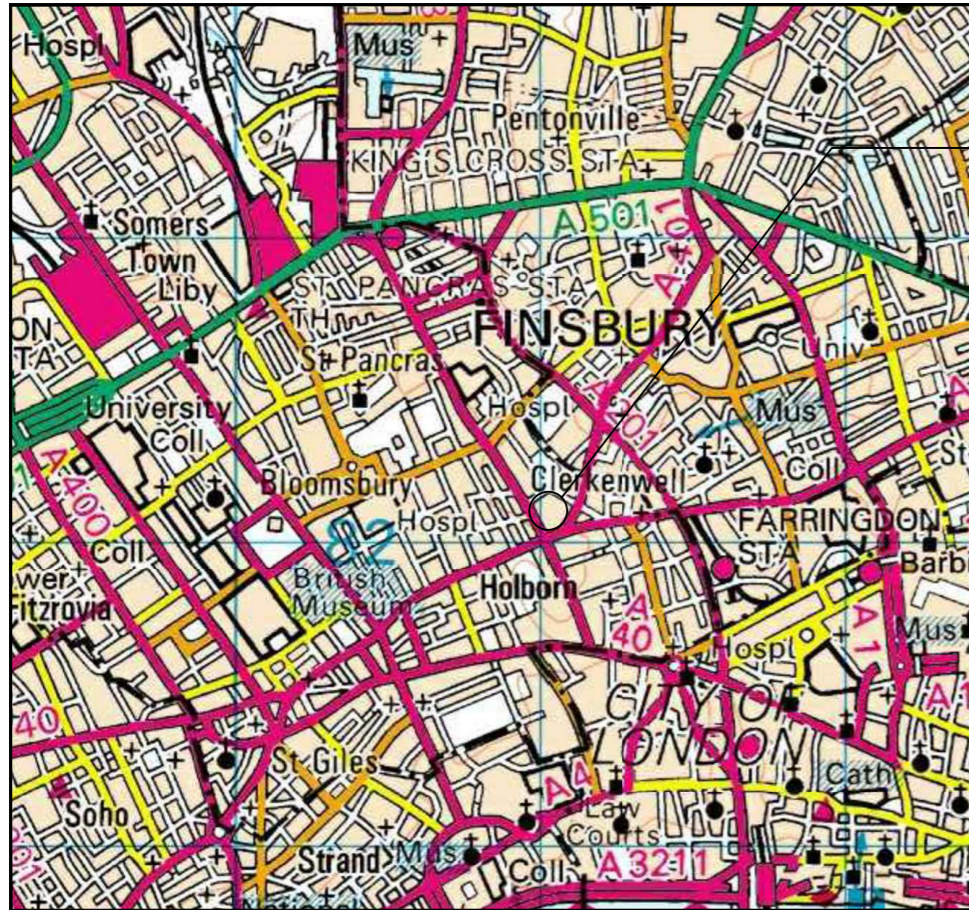

NOTES:

1. ALL DIMENSIONS IN MM UNLESS OTHERWISE NOTED.
2. THIS DRAWING TO BE READ IN CONJUNCTION WITH:
LUM0007 01 - 07

SITE LOCATION

SITE LOCATION PLAN
SCALE 1:2500

SITE PHOTO

SITE LOCATION

SITE LOCATION MAP
SCALE 1:500

SCALE: **As Shown**

SITE No.	LUM0007	SITE NAME	MULLEN TOWERS
TITLE	SITE LOCATION MAPS		
ADDRESS	85 MOUNT PLEASANT LONDON		
POST CODE	WC1X 0AG	DRAWING No.	LUM0007-01
PURPOSE OF ISSUE:	PLANNING	ISSUE	B