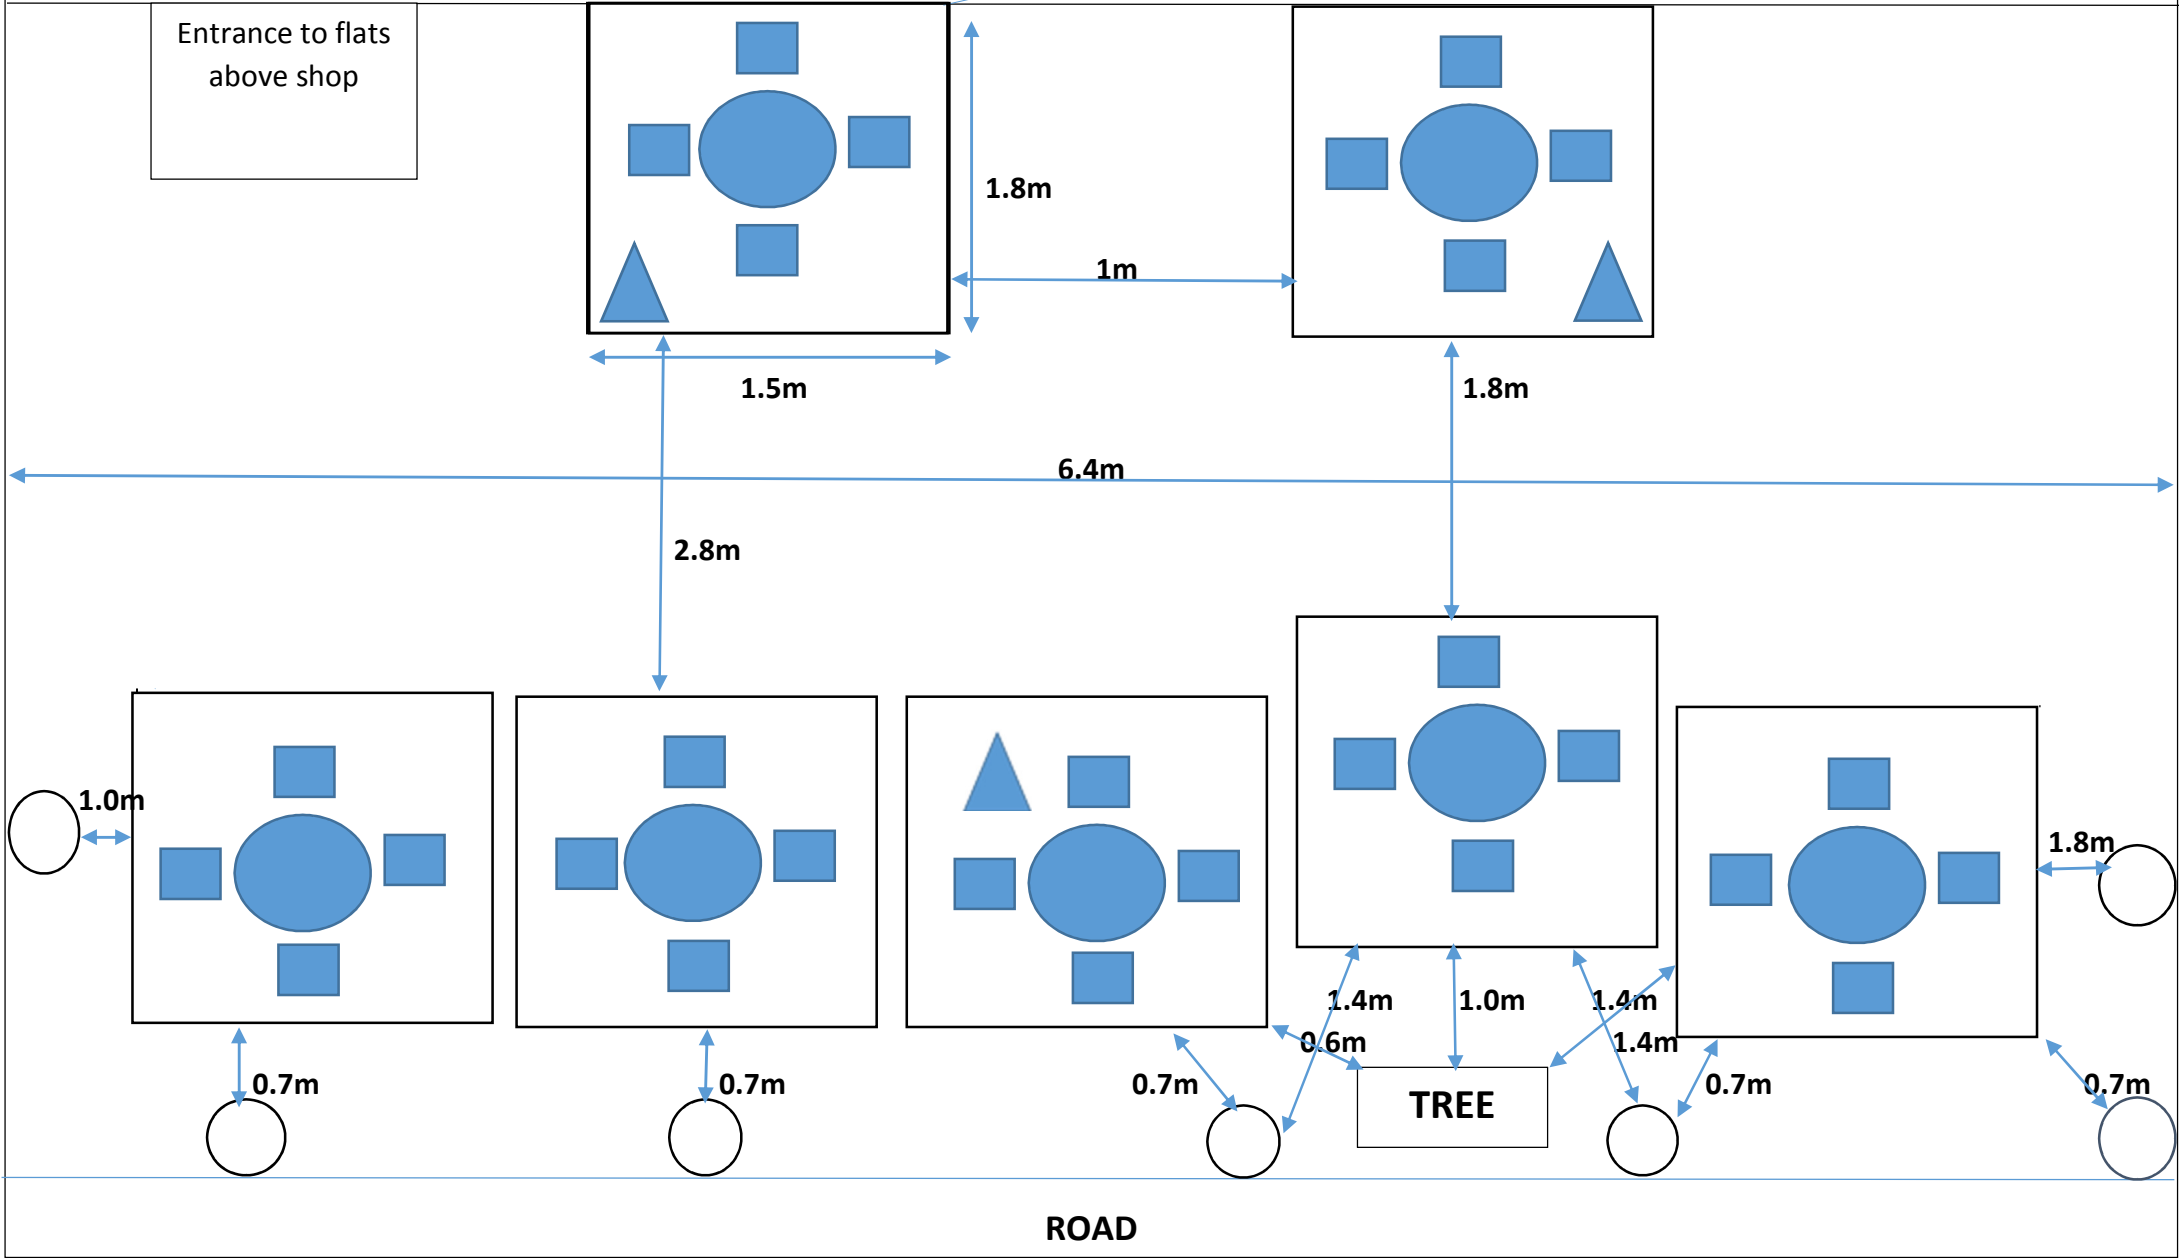

THE CONDUIT COFFEE HOUSE, SID'S
61 LAMBS CONDUIT STREET, LONDON, WC1N 3NB

Please see attached sheet for key