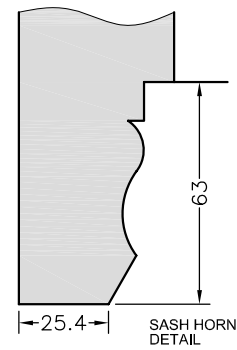

HERITAGE BOX SASH

95mm HEAD with 68mm CILL

14/11/2018 REVISION C
FILE: HX1-01SX

EXTERNAL LINER
OPTION WITH
OVOLO PROFILE

SASH HORN
DETAIL

SPECIFICATIONS

FRAME	95 x 140mm HEAD & JAMBS, 68x143mm CILL. 129mm & 179mm MULLION
SASH	44x44mm TOP RAIL & STILES. 94x44mm BOTTOM RAIL. 35x44mm MEETING RAILS
SASH PROFILE	OVOLO Optional Horn detail on sash.
CILL PROJECTION	60mm shown, additional options: Flush, 35mm, 85mm
GLAZING	4mm single glazed using traditional hand-faced putty. Toughened 6mm single glazed, obscure patterns & period glass styles available.

HARDWARE/FITTINGS

Sash catch, Sash Lifts and Barrel Security Lock, pulley wheel
2 Sash catches fitted if frame is over 1245mm wide.
Polished Chrome, Satin Chrome or Brass finish.

GLAZING BAR OPTIONS