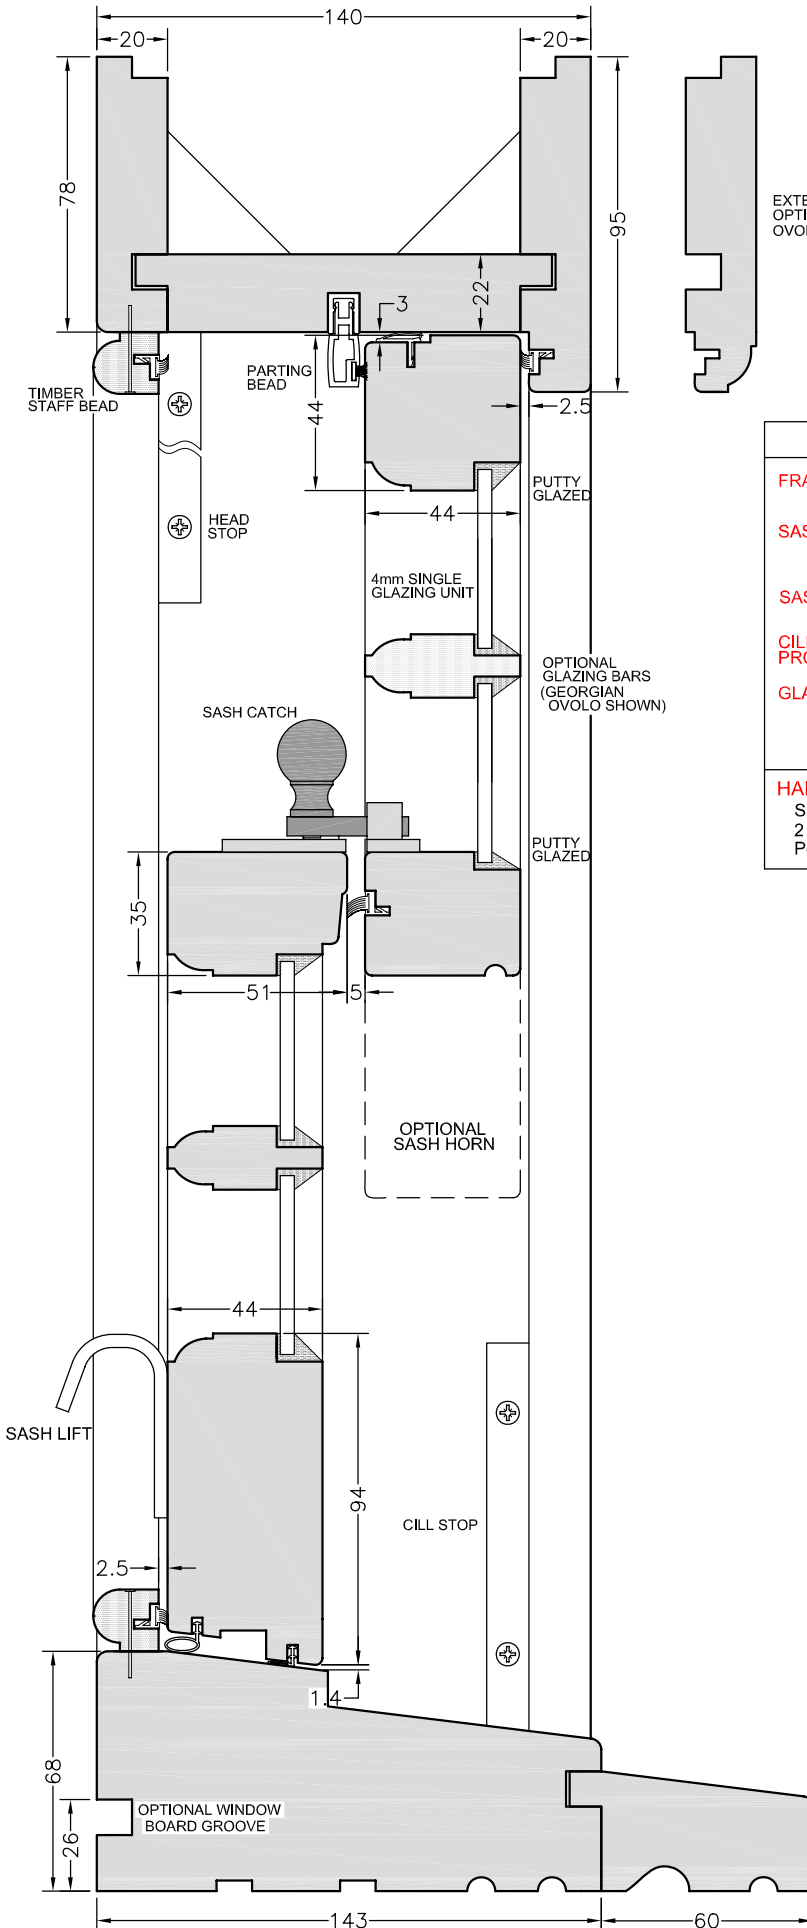

HERITAGE BOX SASH

95mm HEAD with 68mm CILL

14/11/2018 REVISION C
FILE: HX1-01SX

EXTERNAL LINER
OPTION WITH
OVOLO PROFILE

SASH HORN
DETAIL

SPECIFICATIONS

FRAME	95 x 140mm HEAD & JAMBS, 68x143mm CILL. 129mm & 179mm MULLION
SASH	44x44mm TOP RAIL & STILES. 94x44mm BOTTOM RAIL. 35x44mm MEETING RAILS
SASH PROFILE	OVOLO Optional Horn detail on sash.
CILL PROJECTION	60mm shown, additional options: Flush, 35mm, 85mm
GLAZING	4mm single glazed using traditional hand-faced putty. Toughened 6mm single glazed, obscure patterns & period glass styles available.

HARDWARE/FITTINGS

Sash catch, Sash Lifts and Barrel Security Lock, pulley wheel
2 Sash catches fitted if frame is over 1245mm wide.
Polished Chrome, Satin Chrome or Brass finish.

GLAZING BAR OPTIONS