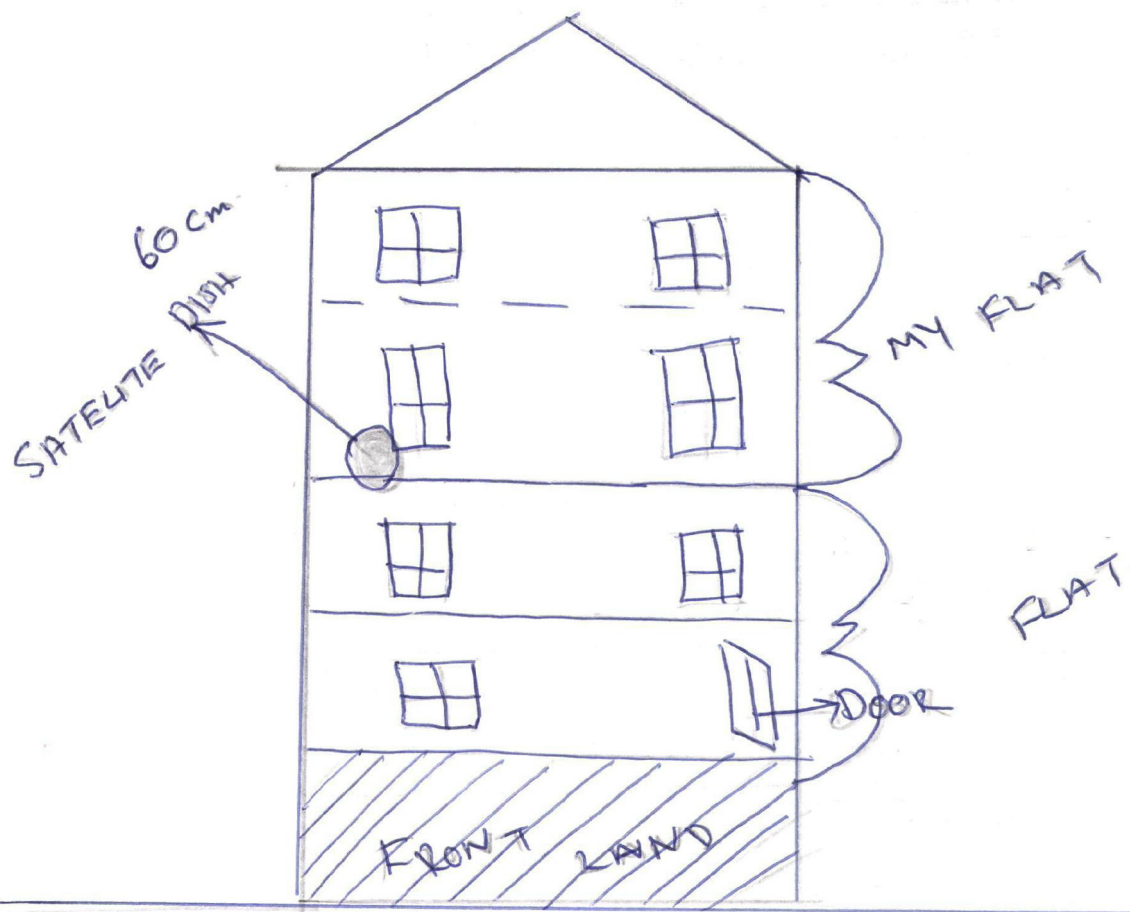

Location of  
SATELITE DISH.

*Good Copy*

21 Feb 1993

LONDON BOROUGH OF CAMDEN  
TOWN AND COUNTRY PLANNING ACTS  
27 MAY 1993  
PLANS NOT APPROVED  
ON BEHALF OF THE COUNCIL

⊕ PAYMENT

MAIN STREET

TP9300089