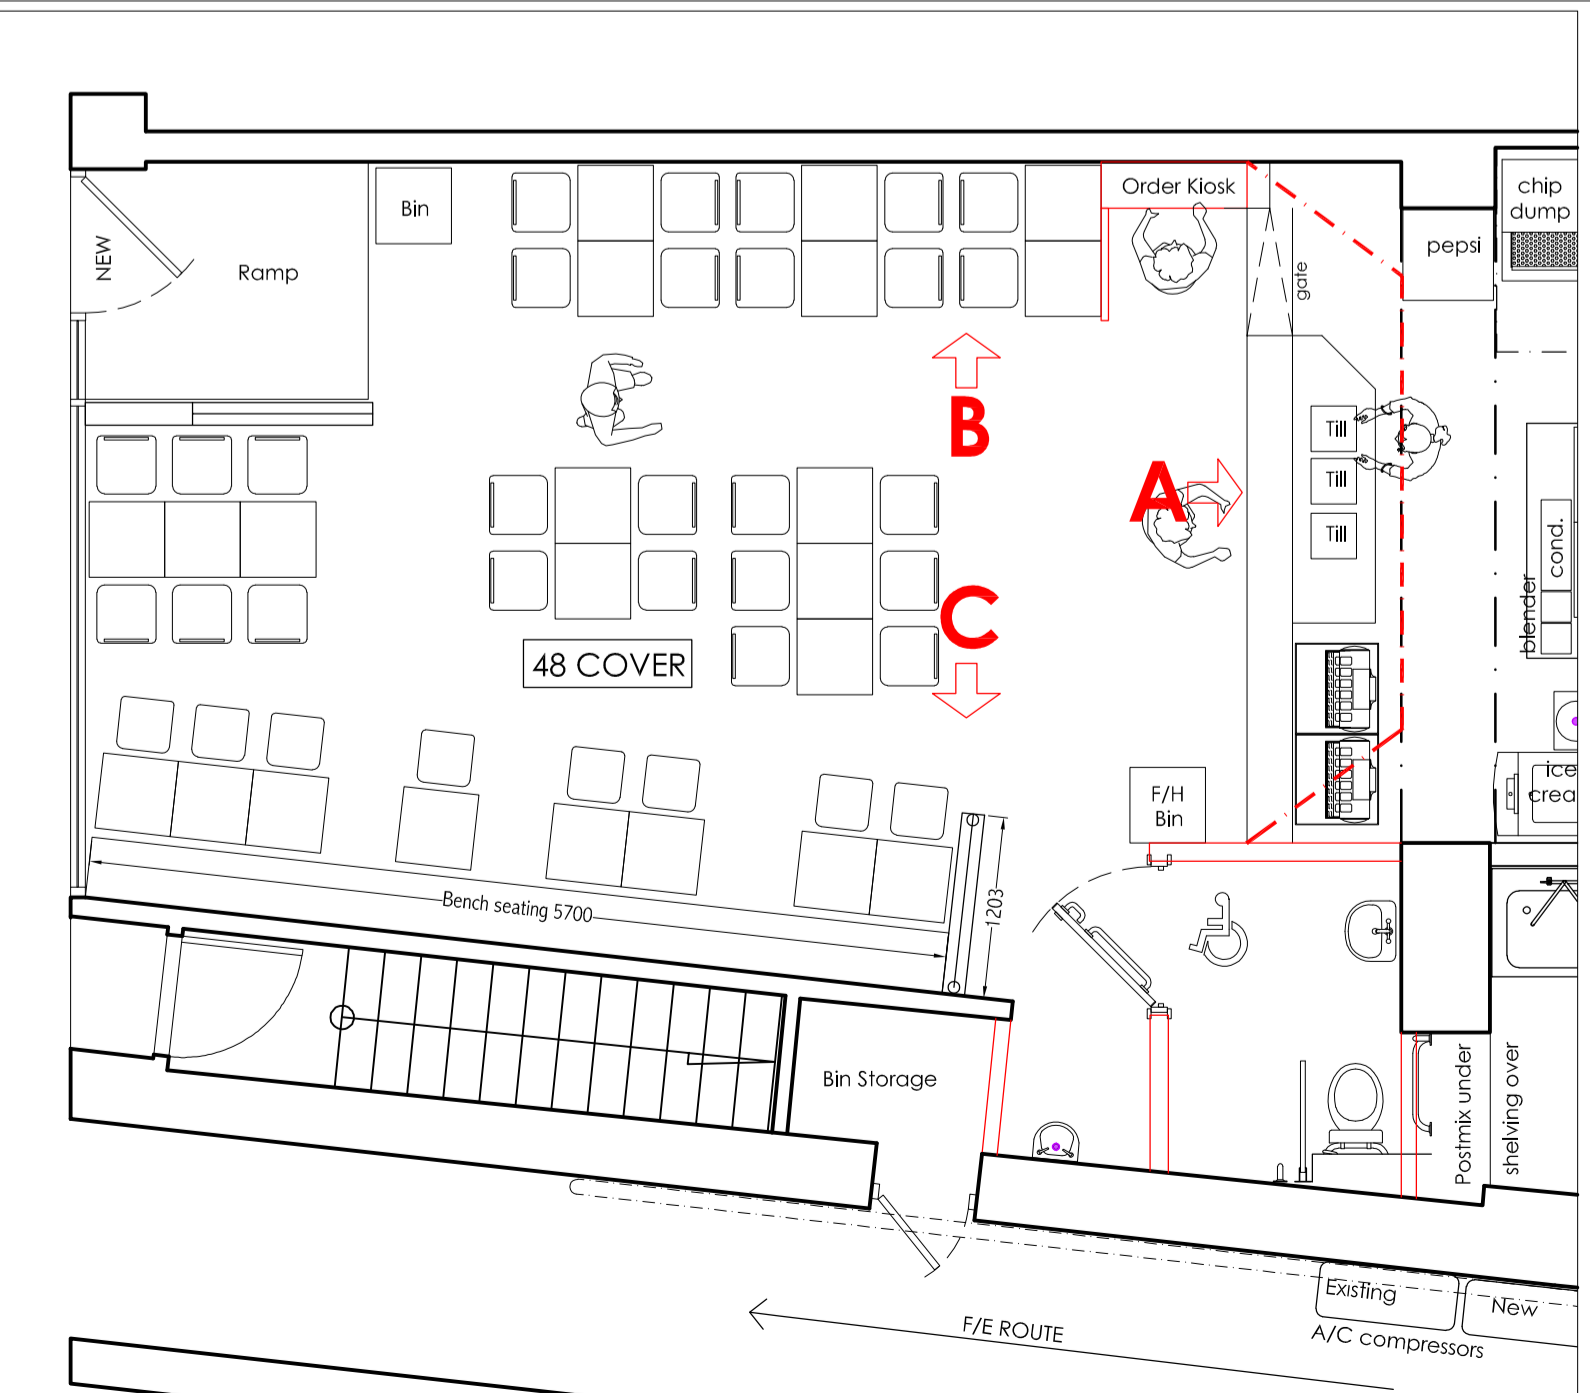

Elevation-A

new 150mm s/s skirting
individually cut logo by signage contractor
s/s effect brushed silver by multipanel UK

Elevation-B

new 150mm tile skirting matching floor tiles
Green Yellow Metro brick effect tiles. www.filesporcelain.co.uk
new 150mm tile skirting matching floor tiles
s/s wall cladding

Elevation-C

altro cladding
new 150mm tile skirting matching floor tiles
New counter by shopfitter
Green Yellow Metro brick effect tiles. www.filesporcelain.co.uk
new 150mm tile skirting matching floor tiles
New bench seating by shopfitter. see section details
new 150mm s/s skirting

Bench Seating Section 1:10

GA Layout 1:50

Elevation Key

SANLI DESIGN LIMITED
28 Cobham Close, Wallington/Surrey
Tel:02086698573 • 07761280919 E-mail: vell@sanlibey.com

LOCATION	178 Kilburn High Rd London NW6 4JD		
TITLE	Proposed Layout and Elevations		
CLIENT	TexAnn		
Drawn by	Date	Scale	Sheet Size
Velli	July 2018	1:50	A1
Project No:	SD/2018/TexAnn-K1	REVISIONS	C