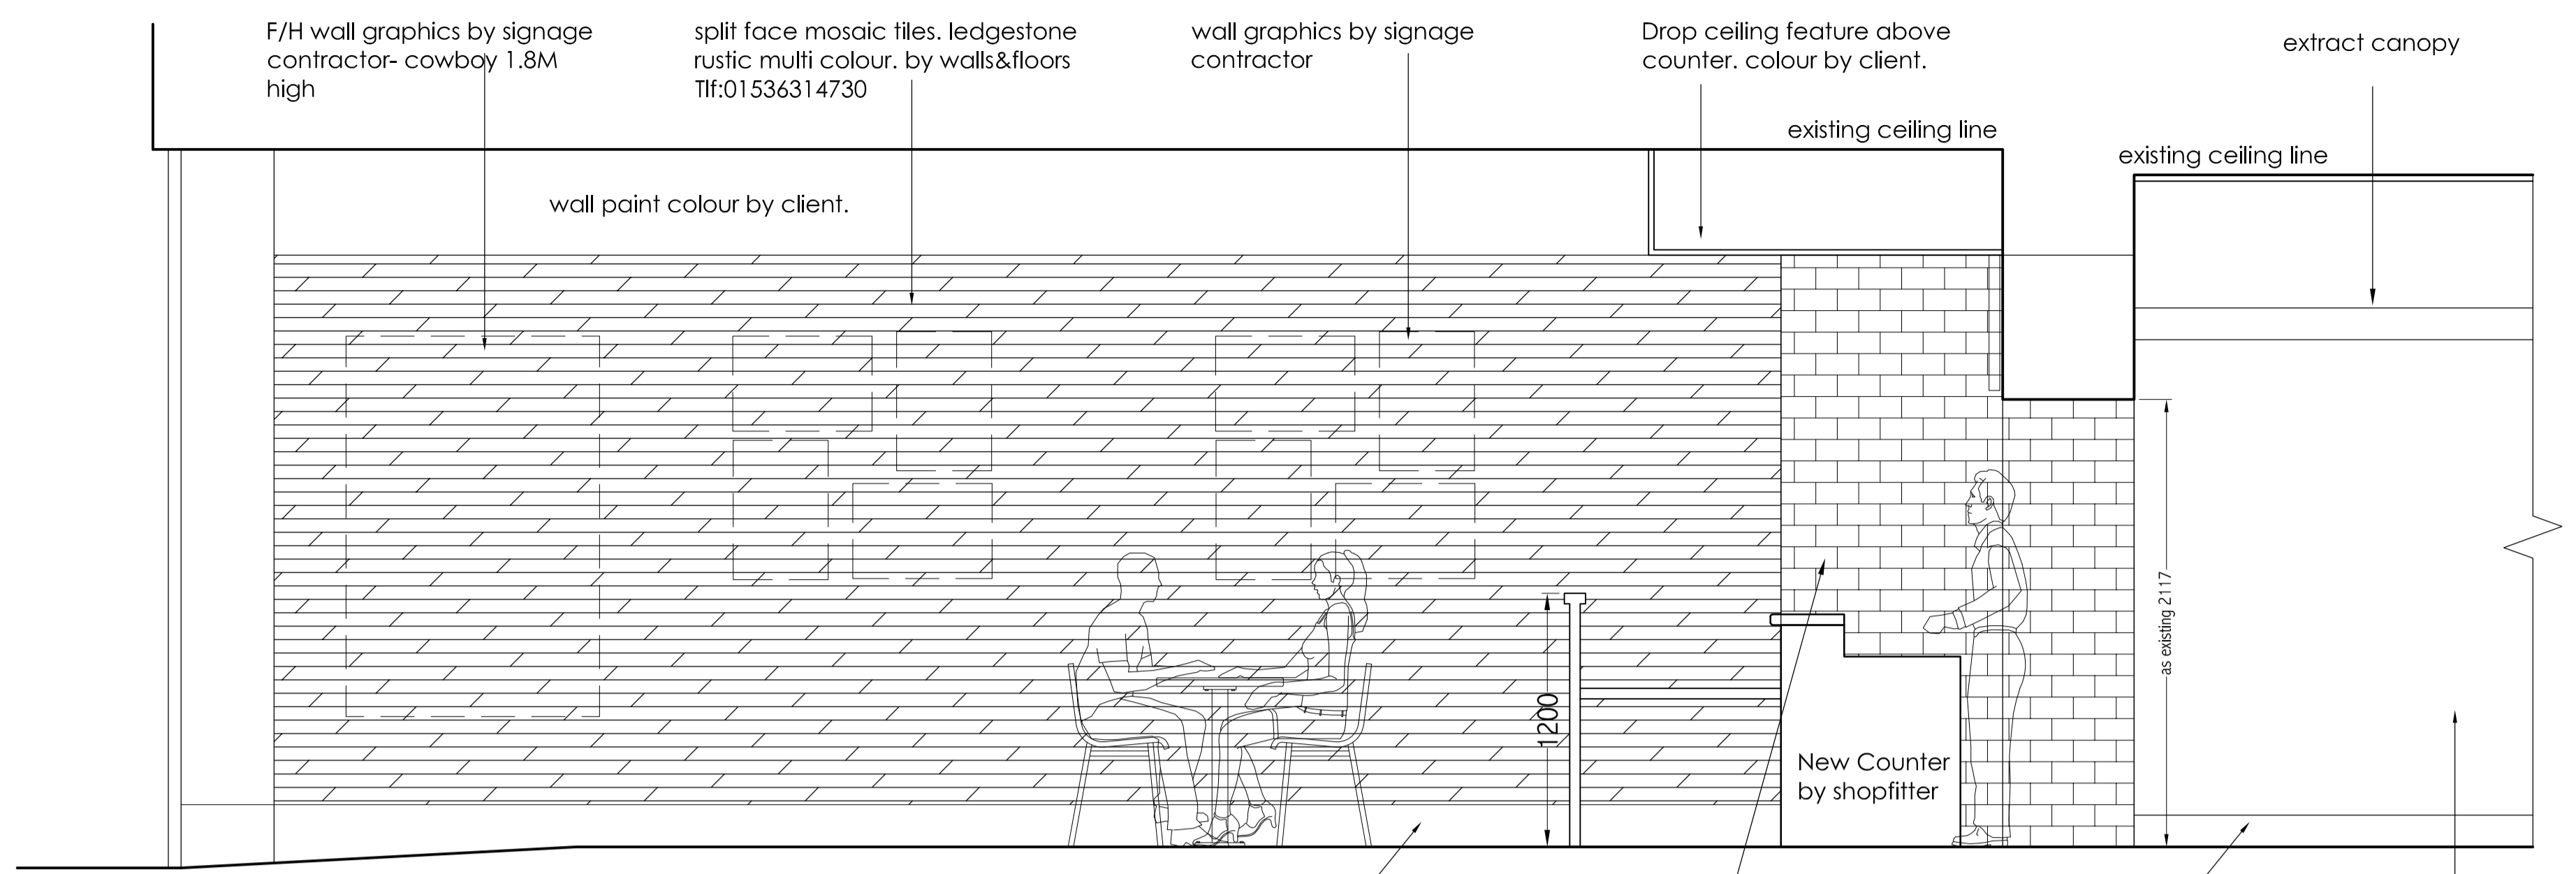

Elevation-A

new 150mm s/s skirting
individually cut logo by signage contractor
s/s effect brushed silver by multipanel UK

Elevation-B

new 150mm tile skirting matching floor tiles
Green Yellow Metro brick effect tiles. www.filesporcelain.co.uk
new 150mm tile skirting matching floor tiles
s/s wall cladding

Elevation-C

altro cladding
new 150mm tile skirting matching floor tiles
New counter by shopfitter
Green Yellow Metro brick effect tiles. www.filesporcelain.co.uk
new 150mm tile skirting matching floor tiles
New bench seating by shopfitter. see section details
new 150mm s/s skirting

Bench Seating Section 1:10

GA Layout 1:50

Elevation Key

SANLI DESIGN LIMITED
28 Cobham Close, Wallington/Surrey
Tel:02086698573 • 07761280919 E-mail: vell@sanlibey.com

LOCATION	178 Kilburn High Rd London NW6 4JD		
TITLE	Proposed Layout and Elevations		
CLIENT	TexAnn		
Drawn by	Date	Scale	Sheet Size
Velli	July 2018	1:50	A1
Project No:	SD/2018/TexAnn-K1	REVISIONS	C