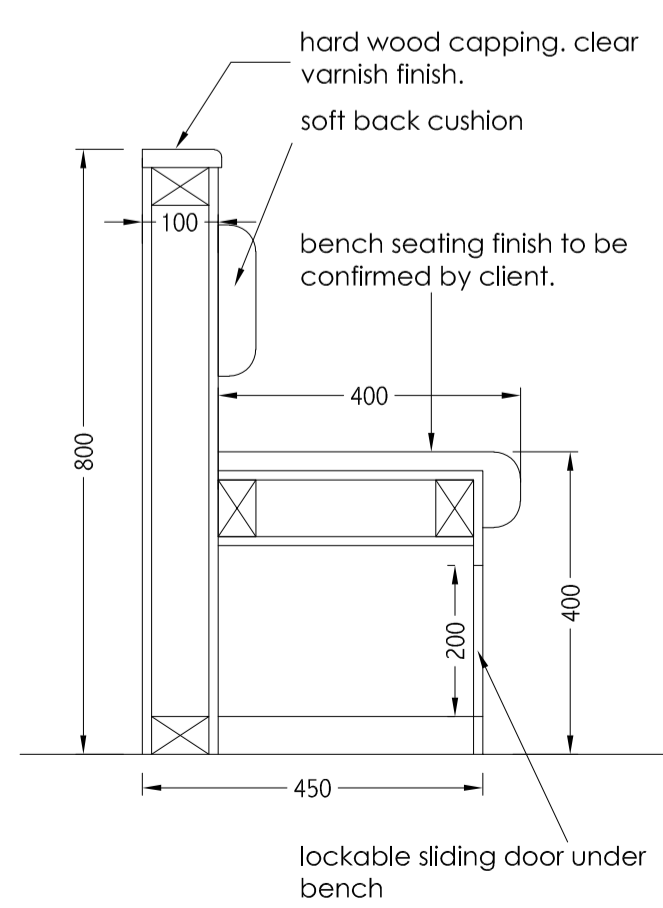

Elevation-A

new 150mm s/s skirting
individually cut logo by signage contractor
s/s effect brushed silver by multipanel UK

Elevation-B

new 150mm tile skirting matching floor tiles
Green Yellow Metro brick effect tiles. www.filesporcelain.co.uk
new 150mm tile skirting matching floor tiles
s/s wall cladding

Elevation-C

altro cladding
new 150mm tile skirting matching floor tiles
New counter by shopfitter
Green Yellow Metro brick effect tiles. www.filesporcelain.co.uk
new 150mm tile skirting matching floor tiles
New bench seating by shopfitter. see section details
new 150mm s/s skirting

Bench Seating Section 1:10

GA Layout 1:50

Elevation Key

SANLI DESIGN LIMITED
28 Cobham Close, Wallington/Surrey
Tel:02086698573 • 07761280919 E-mail: vell@sanlibey.com

LOCATION	178 Kilburn High Rd London NW6 4JD		
TITLE	Proposed Layout and Elevations		
CLIENT	TexAnn		
Drawn by	Date	Scale	Sheet Size
Velli	July 2018	1:50	A1
Project No:	SD/2018/TexAnn-K1	REVISIONS	C