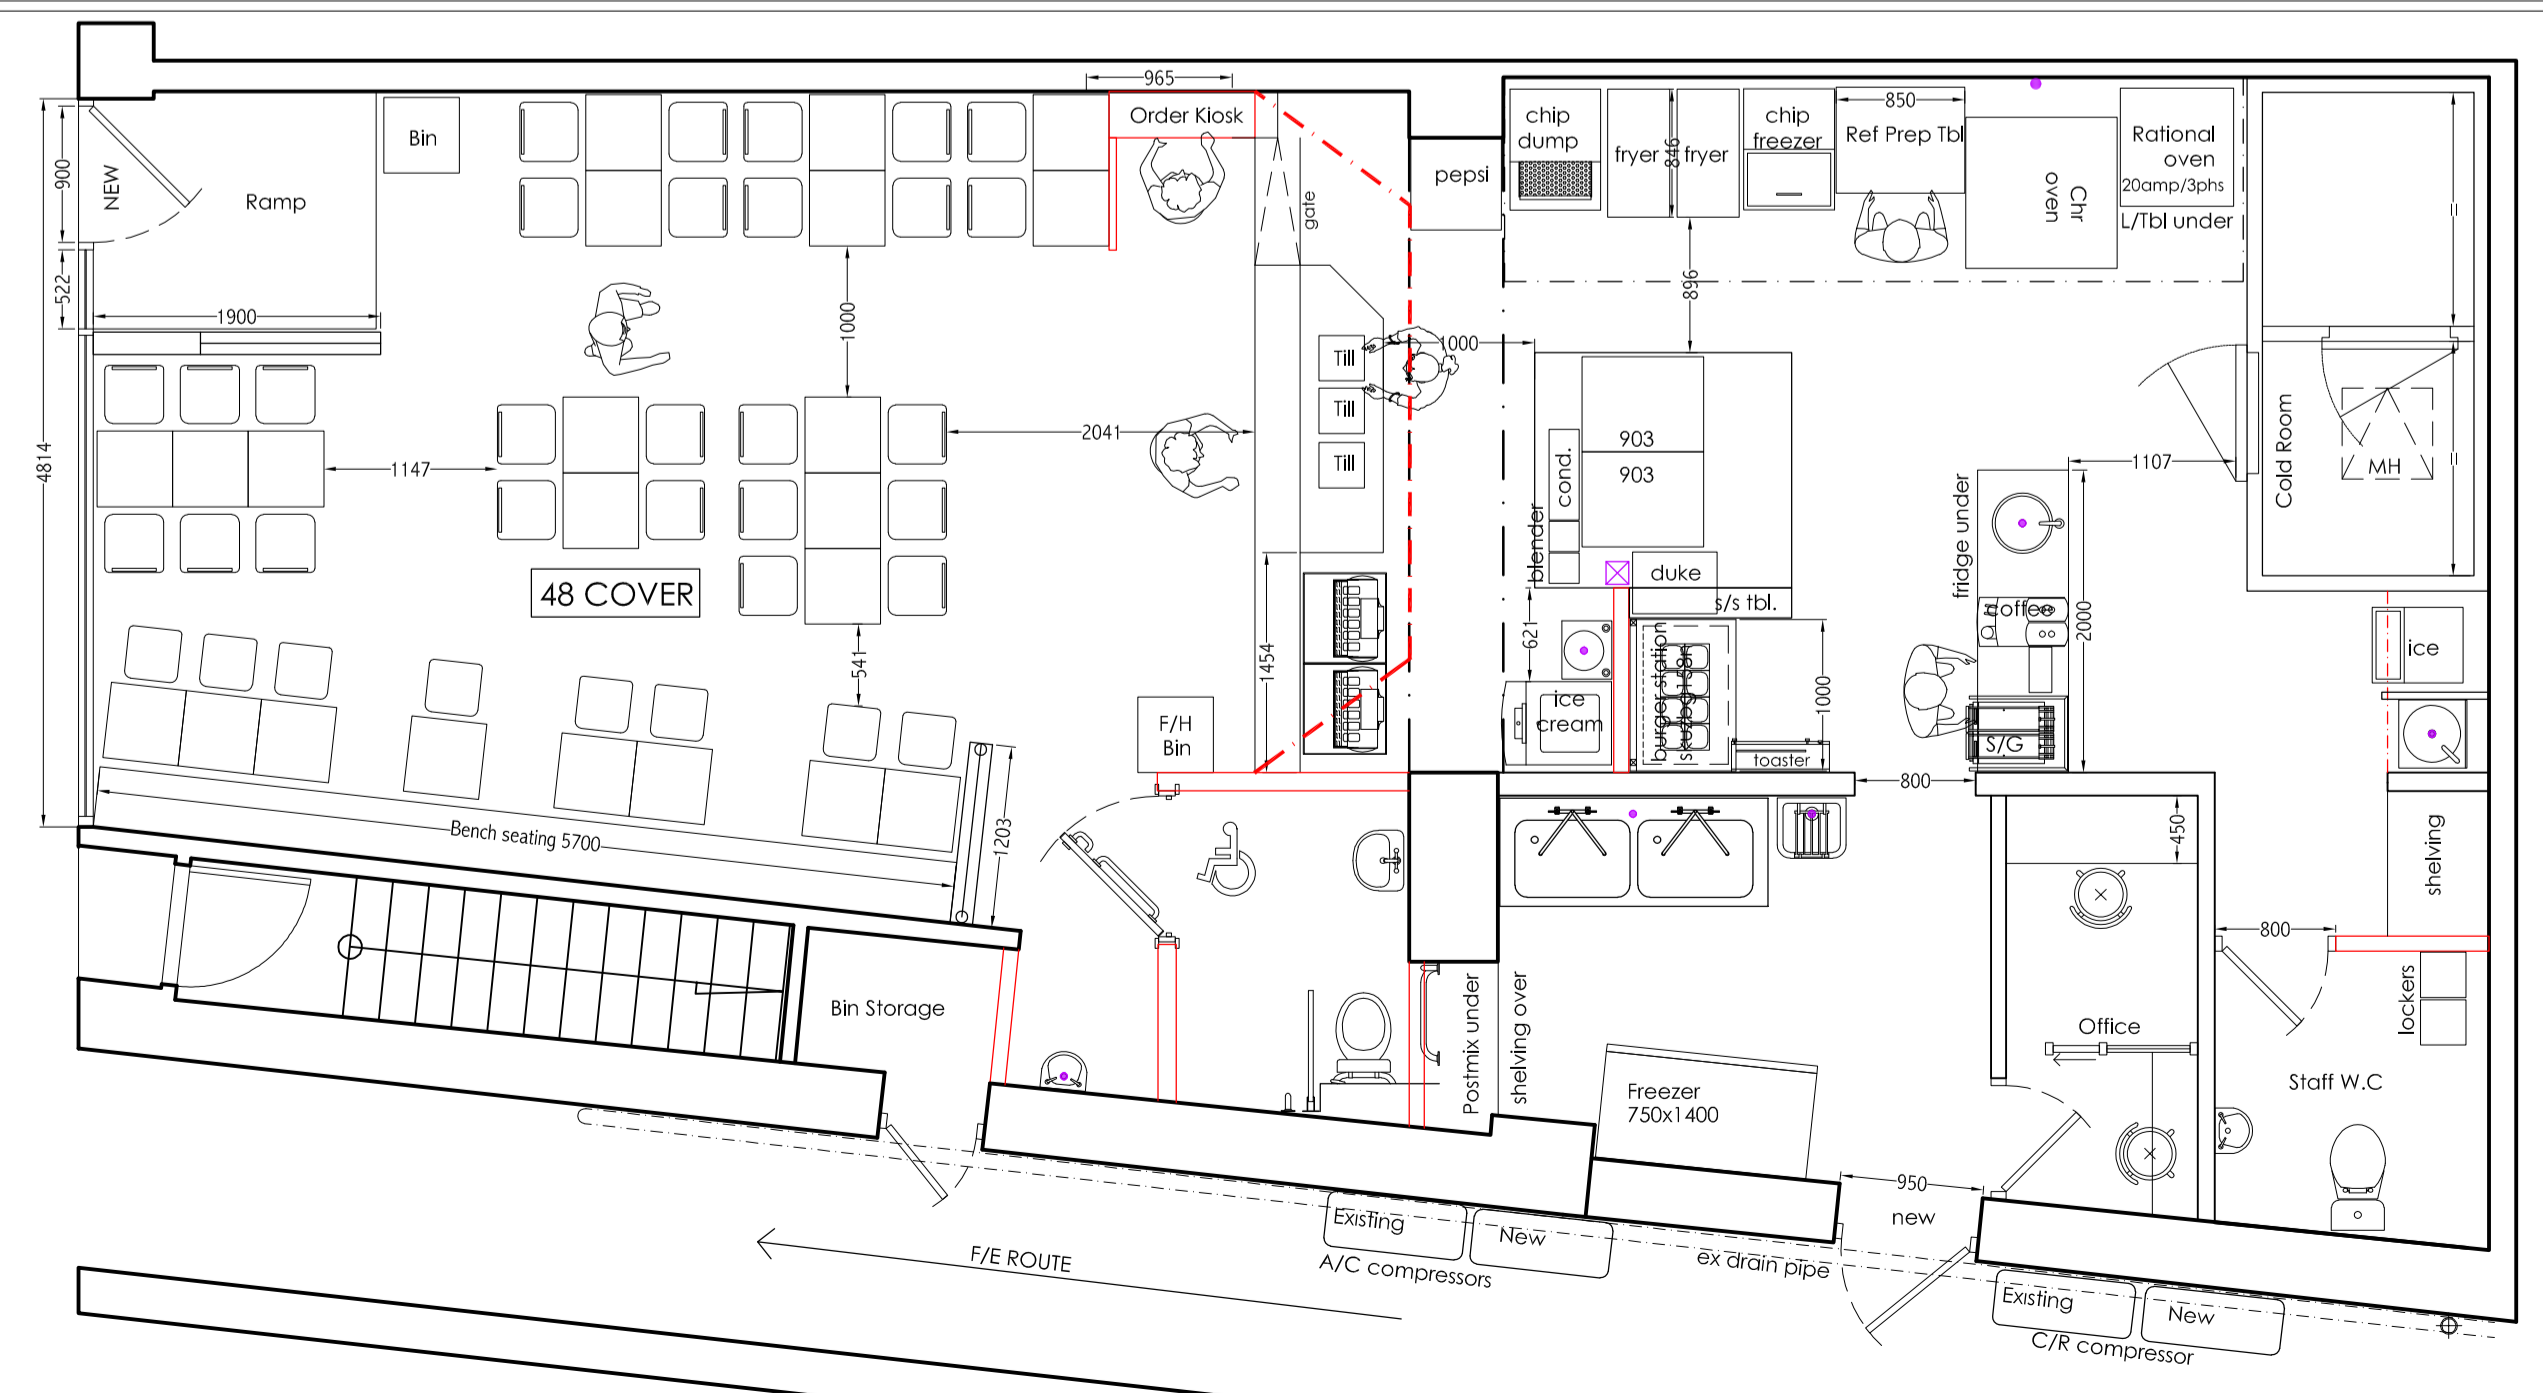

Elevation-A

new 150mm s/s skirting
individually cut logo by signage contractor
s/s effect brushed silver by multipanel UK

Elevation-B

new 150mm tile skirting matching floor tiles
Green Yellow Metro brick effect tiles. www.filesporcelain.co.uk
new 150mm tile skirting matching floor tiles
s/s wall cladding

Elevation-C

altro cladding
new 150mm tile skirting matching floor tiles
New counter by shopfitter
Green Yellow Metro brick effect tiles. www.filesporcelain.co.uk
new 150mm tile skirting matching floor tiles
New bench seating by shopfitter. see section details
new 150mm s/s skirting

Bench Seating Section 1:10

GA Layout 1:50

Elevation Key

SANLI DESIGN LIMITED
28 Cobham Close, Wallington/Surrey
Tel:02086698573 • 07761280919 E-mail: vell@sanlibey.com

LOCATION	178 Kilburn High Rd London NW6 4JD		
TITLE	Proposed Layout and Elevations		
CLIENT	TexAnn		
Drawn by	Date	Scale	Sheet Size
Velli	July 2018	1:50	A1
Project No:	SD/2018/TexAnn-K1	REVISIONS	C