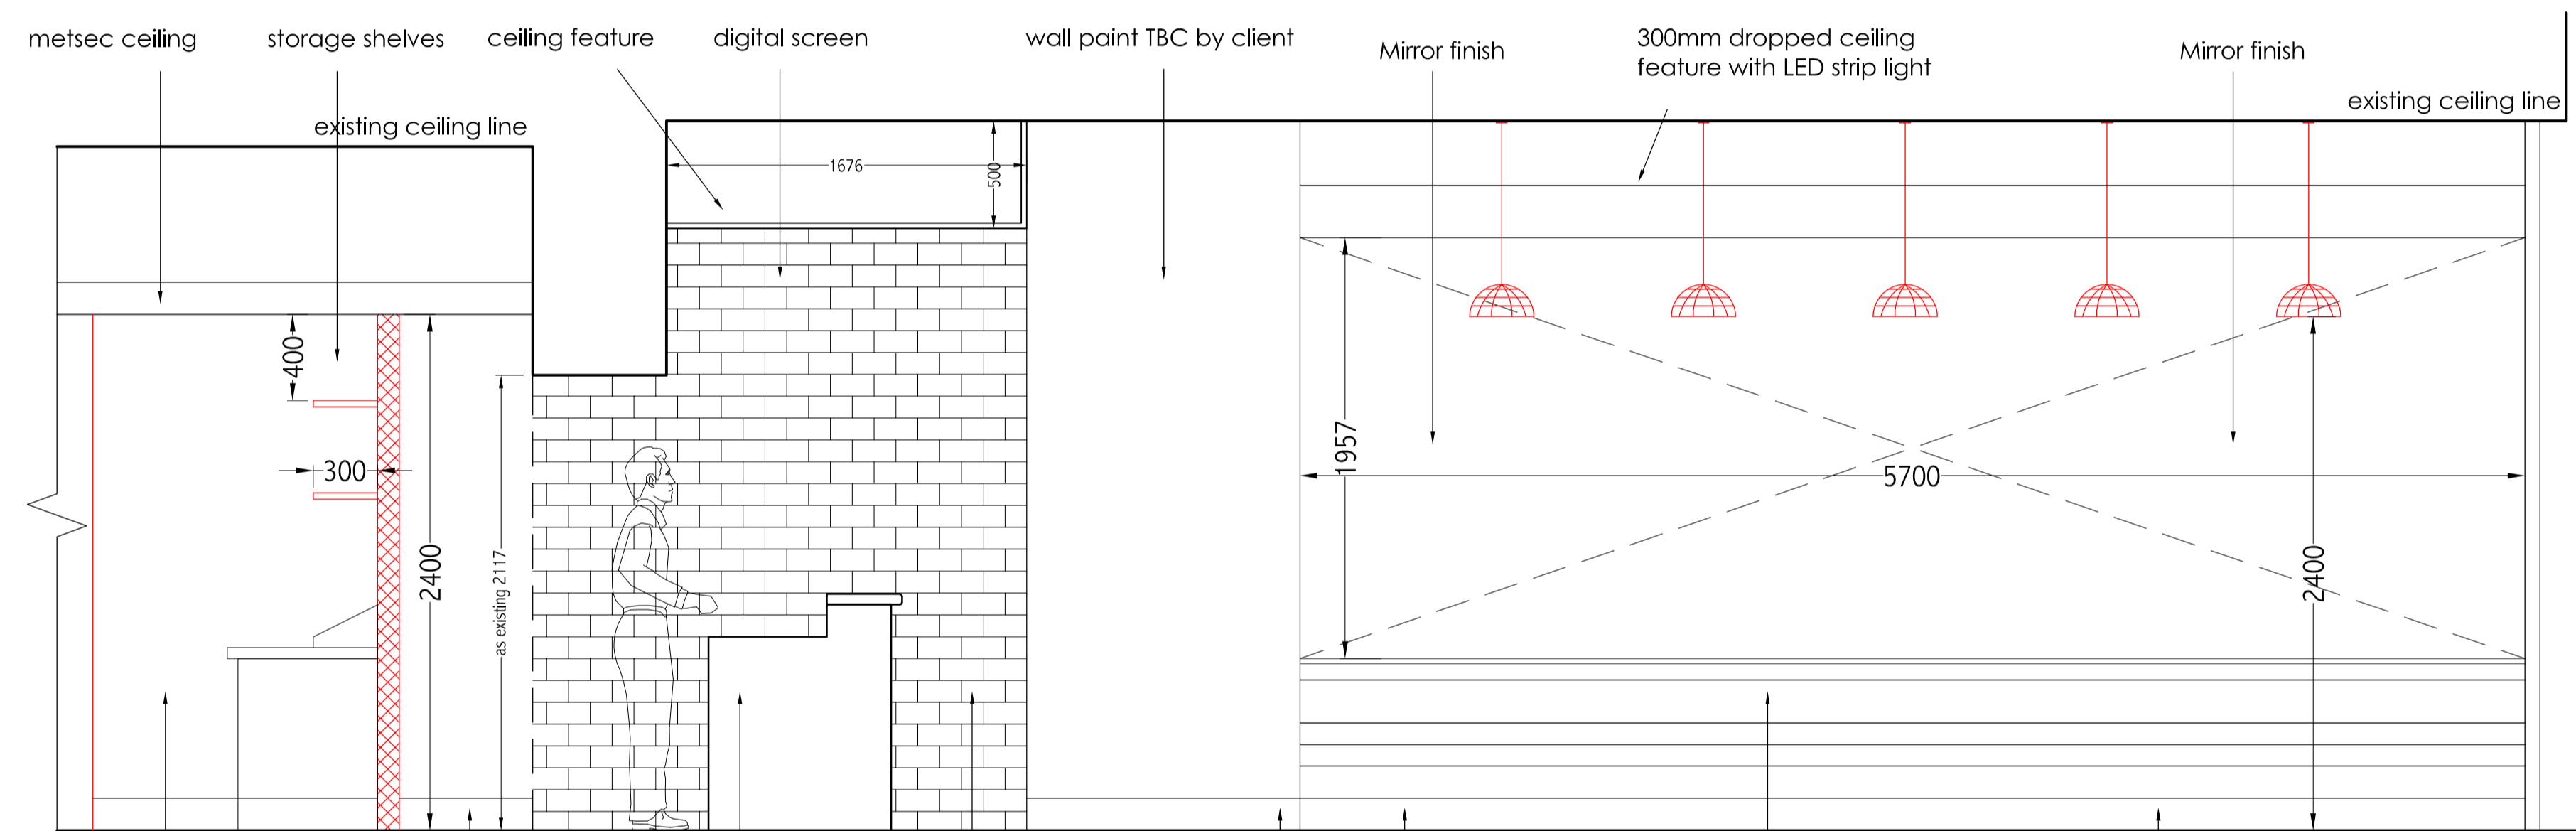

Elevation-A

new 150mm s/s skirting
individually cut logo by signage contractor
s/s effect brushed silver by multipanel UK

Elevation-B

new 150mm tile skirting matching floor tiles
Green Yellow Metro brick effect tiles. www.filesporcelain.co.uk
new 150mm tile skirting matching floor tiles
s/s wall cladding

Elevation-C

altro cladding
new 150mm tile skirting matching floor tiles
New counter by shopfitter
Green Yellow Metro brick effect tiles. www.filesporcelain.co.uk
new 150mm tile skirting matching floor tiles
New bench seating by shopfitter. see section details
new 150mm s/s skirting

Bench Seating Section 1:10

GA Layout 1:50

Elevation Key

SANLI DESIGN LIMITED
28 Cobham Close, Wallington/Surrey
Tel:02086698573 • 07761280919 E-mail: vell@sanlibey.com

LOCATION	178 Kilburn High Rd London NW6 4JD		
TITLE	Proposed Layout and Elevations		
CLIENT	TexAnn		
Drawn by	Date	Scale	Sheet Size
Velli	July 2018	1:50	A1
Project No:	SD/2018/TexAnn-K1	REVISIONS	C