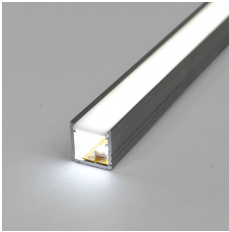

Lighting options for Canopy, Birkbeck College

Surface mounted LED strip with diffuser by Marcléd or similar

Supplier: MARCLÉD

Link: (<https://www.marcléd.com/>)

The profile provides a finished look and protection for the LED. Opal cover may be used.

LED: 120 lumens with opal cover.

Max. width of LED strips: 10mm

Length: 2000mm (available in 1000 mm)

Application: screwed into canopy frame.