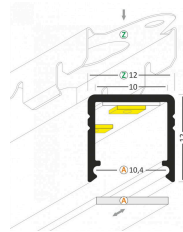

Lighting options for Canopy, Birkbeck College

Surface mounted LED strip with diffuser by Marcléd or similar

Supplier: MARCLÉD

Link: (<https://www.marcléd.com/>)

The profile provides a finished look and protection for the LED. Opal cover may be used.

LED: 120 lumens with opal cover.

Max. width of LED strips: 10mm

Length: 2000mm (available in 1000 mm)

Application: screwed into canopy frame.