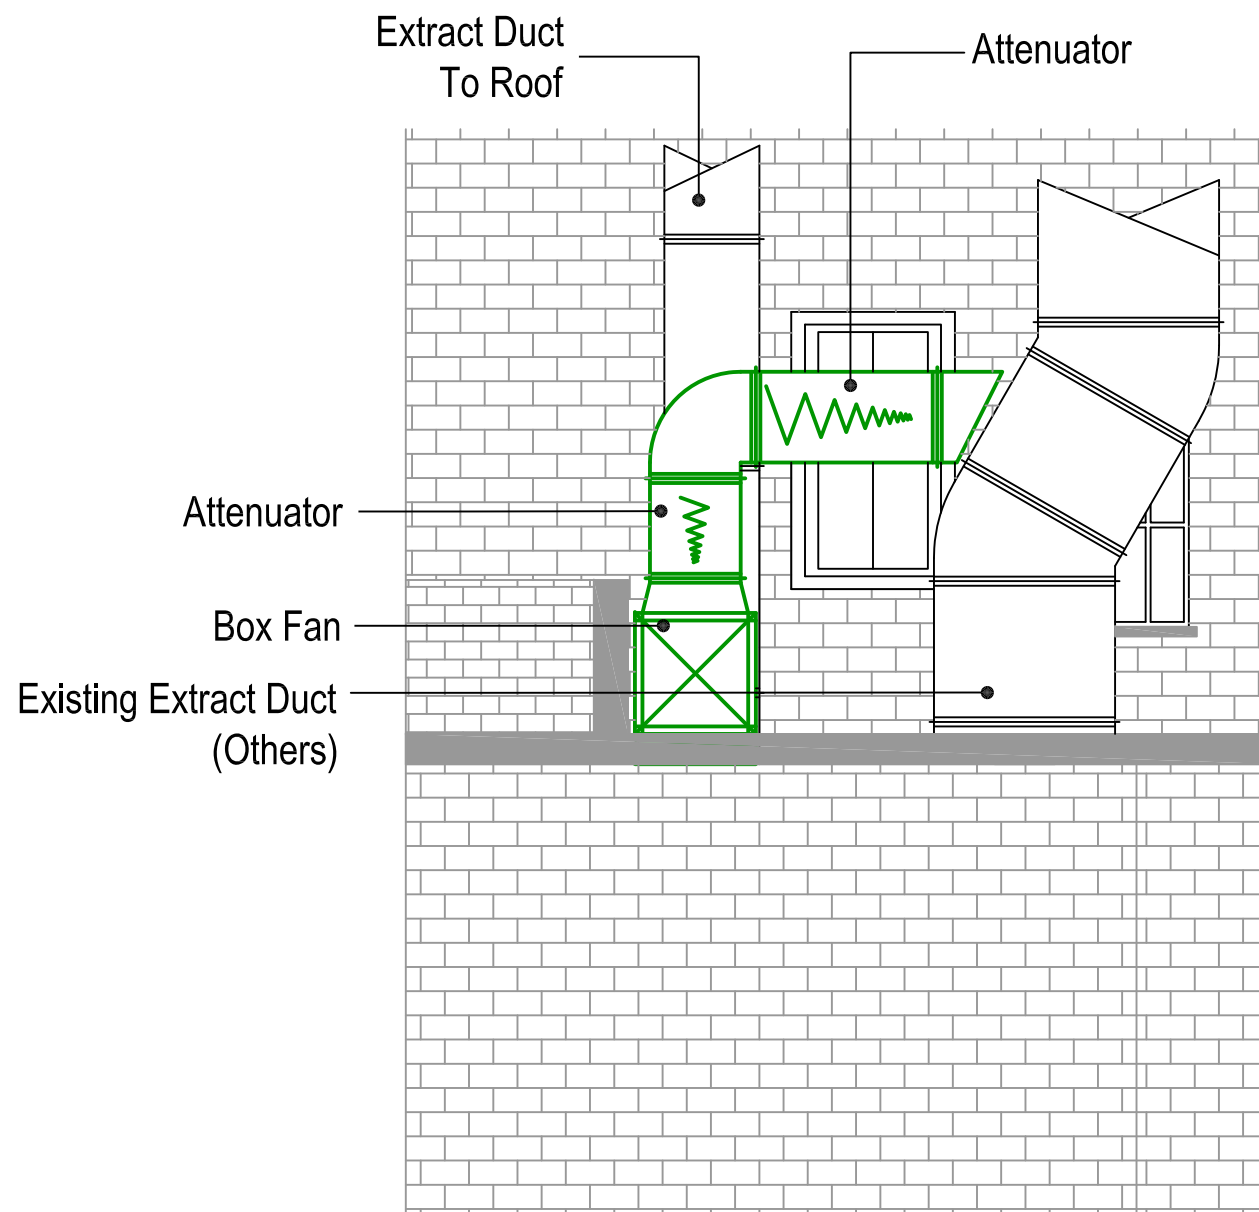

# PLANT AREA

# REAR ELEVATION

No.	Date	Rev. By	Revision Description
A	27/02/19	JJ	Extract duct repositioned

Client:

**ROSA'S  
THAI CAFE**

Project :

Rosa's Thai Cafe  
Earlham Street  
London

Drawing Title :

Ventilation Layout  
Plant Deck & Elevation