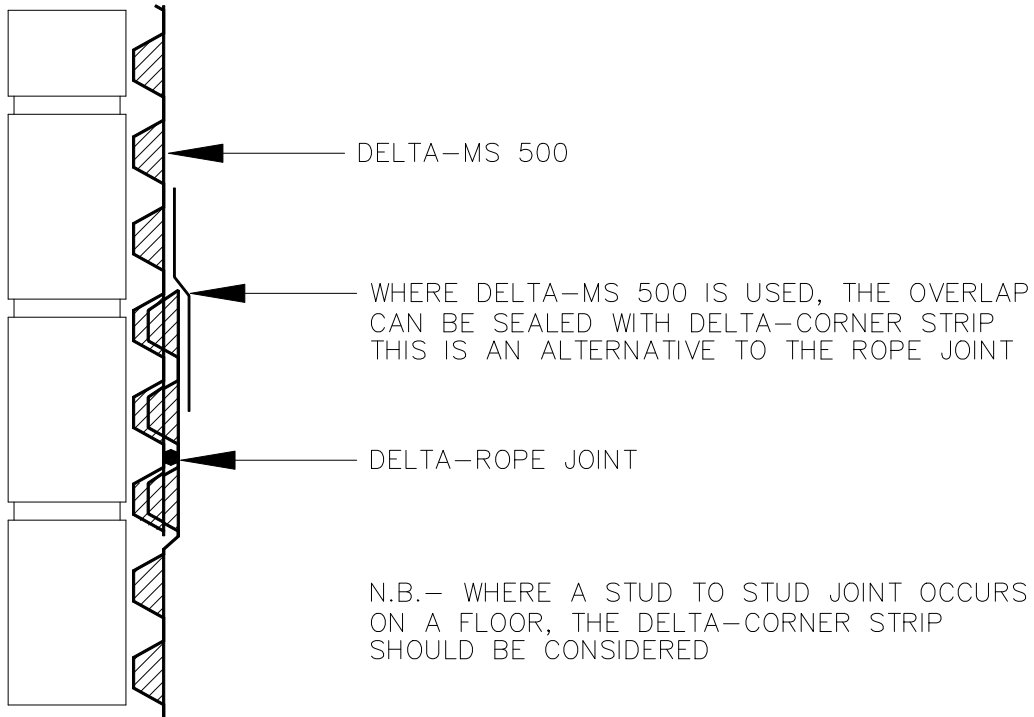

DELTA SYSTEM 500 JOINT DETAILS

SEALING STUD TO STUD

SEALING FLANGE TO STUD

103

DELTA MEMBRANE SYSTEMS LTD

DELTA House
Merlin Way
North Weald
Epping
Essex CM16 6HR
Tel: 01992 523523 Fax: 01992 523250

Title
JOINT DETAILS – MS 500

Drawing No. 103

Rev

Drawn