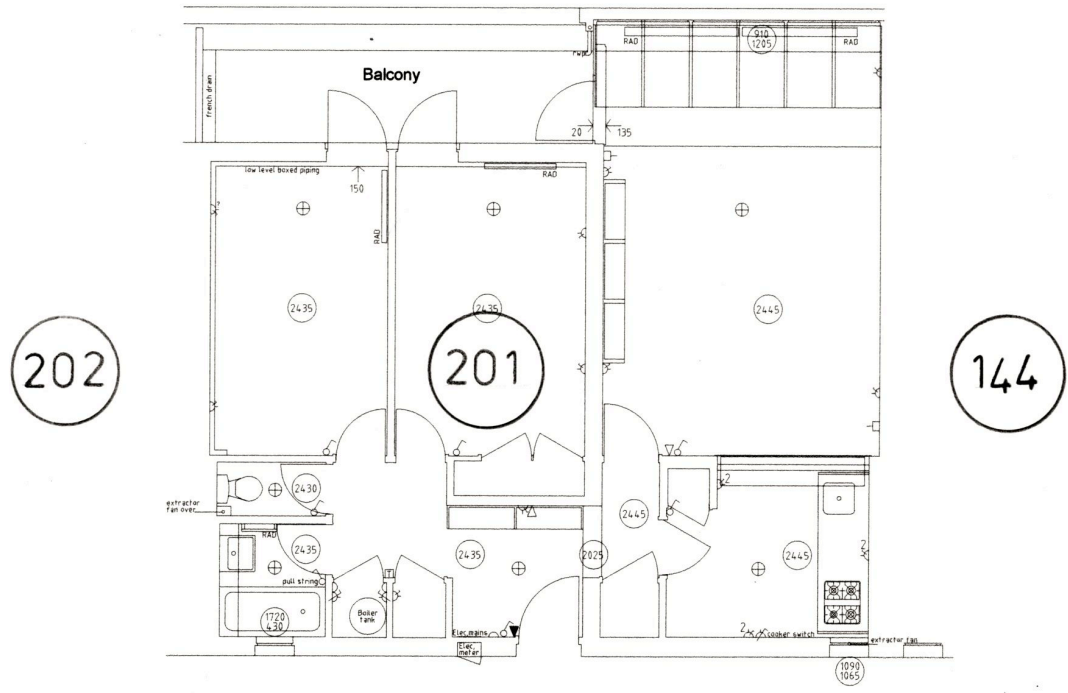

- KEY:
- ⌚ telecommunications socket outlet
  - blank socket
  - ⌚ socket outlet (switched)
  - ⌚ double socket outlet
  - ⌚ double socket outlet (switched)
  - ⌚ dimmer switch (multiple)
  - ⌚ single pole one way switch
  - ⌚ double lighting switch
  - ⌚ fused switch
  - ⊕ lighting points
  - ☎ telephone socket
  - ◀ front door intercom
  - ⊞ thermostat
  - ⊞ Floor to cill, cill to head window height
  - ⊞ Floor to ceiling height

	CAD Surveys Ltd Suite 2 KPC Hot Canterbury Rd Willersborough Ashff TN24 0J www.cadsurveys.co.uk		01233 6350
	Project: 201 FOUNDLING COU LOND WC1N 1		
Drawing title:			FLAT PLAN
Scale: 1:100 @ A4	Date: 11/02/2019	Drawn by:	