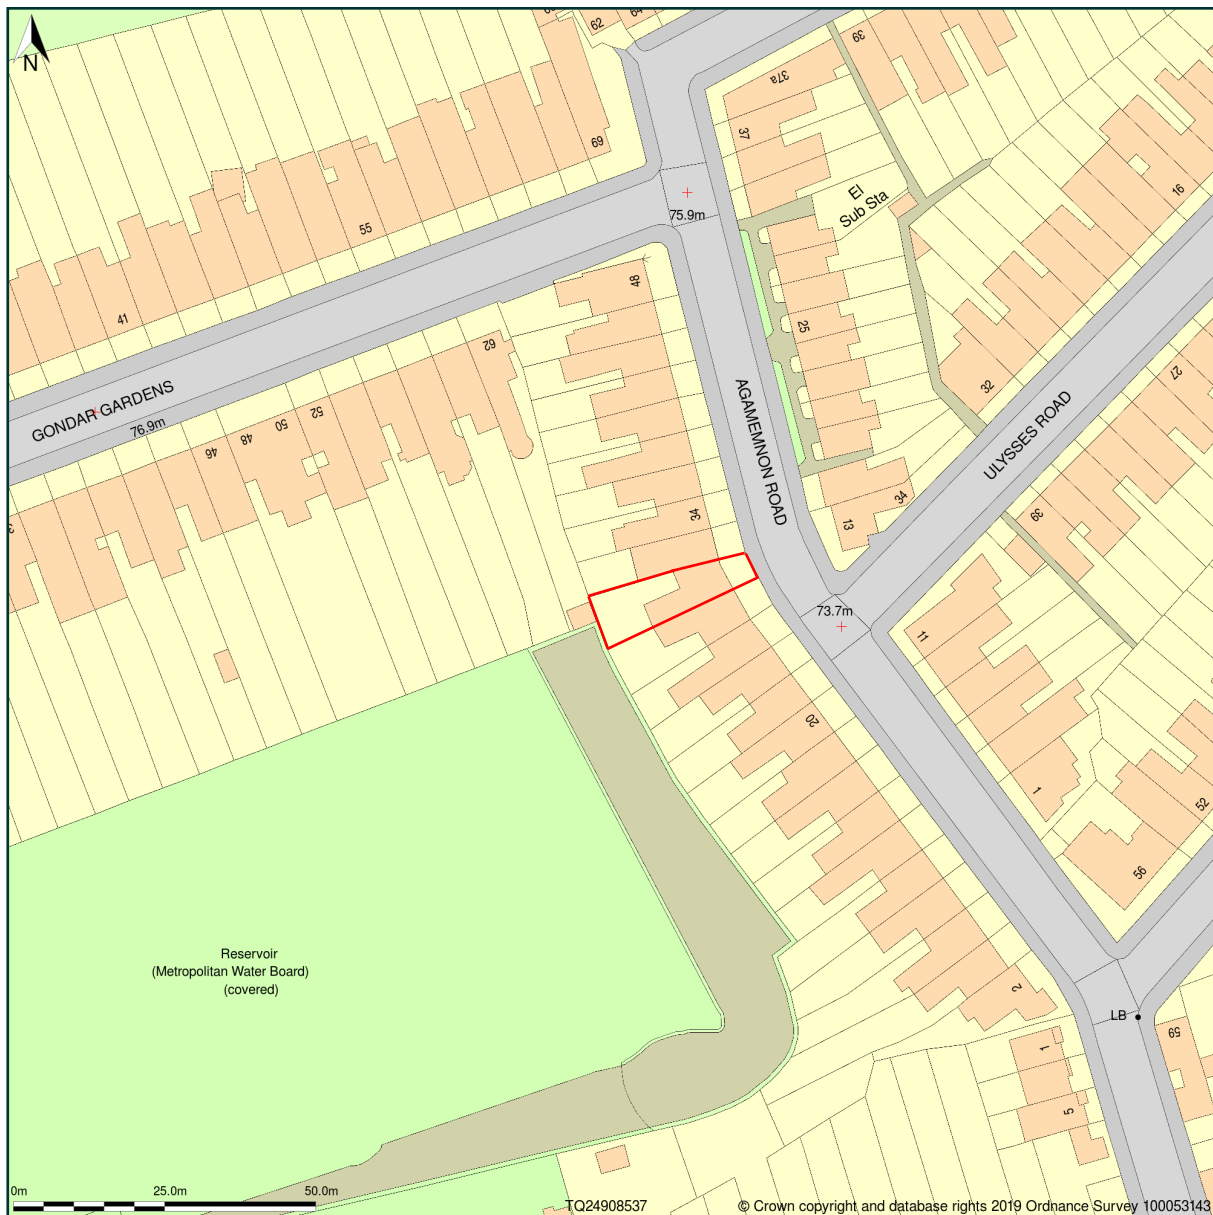

30, Agamemnon Road, London, Camden, NW6 1EN

Site Plan shows area bounded by: 524800.78, 185271.09 525000.78, 185471.09 (at a scale of 1:1250), OSGridRef: TQ24908537. The representation of a road, track or path is no evidence of a right of way. The representation of features as lines is no evidence of a property boundary.

Produced on 5th Mar 2019 from the Ordnance Survey National Geographic Database and incorporating surveyed revision available at this date. Reproduction in whole or part is prohibited without the prior permission of Ordnance Survey. © Crown copyright 2019. Supplied by www.buyaplan.co.uk a licensed Ordnance Survey partner (100053143). Unique plan reference: #00399531-1318C4