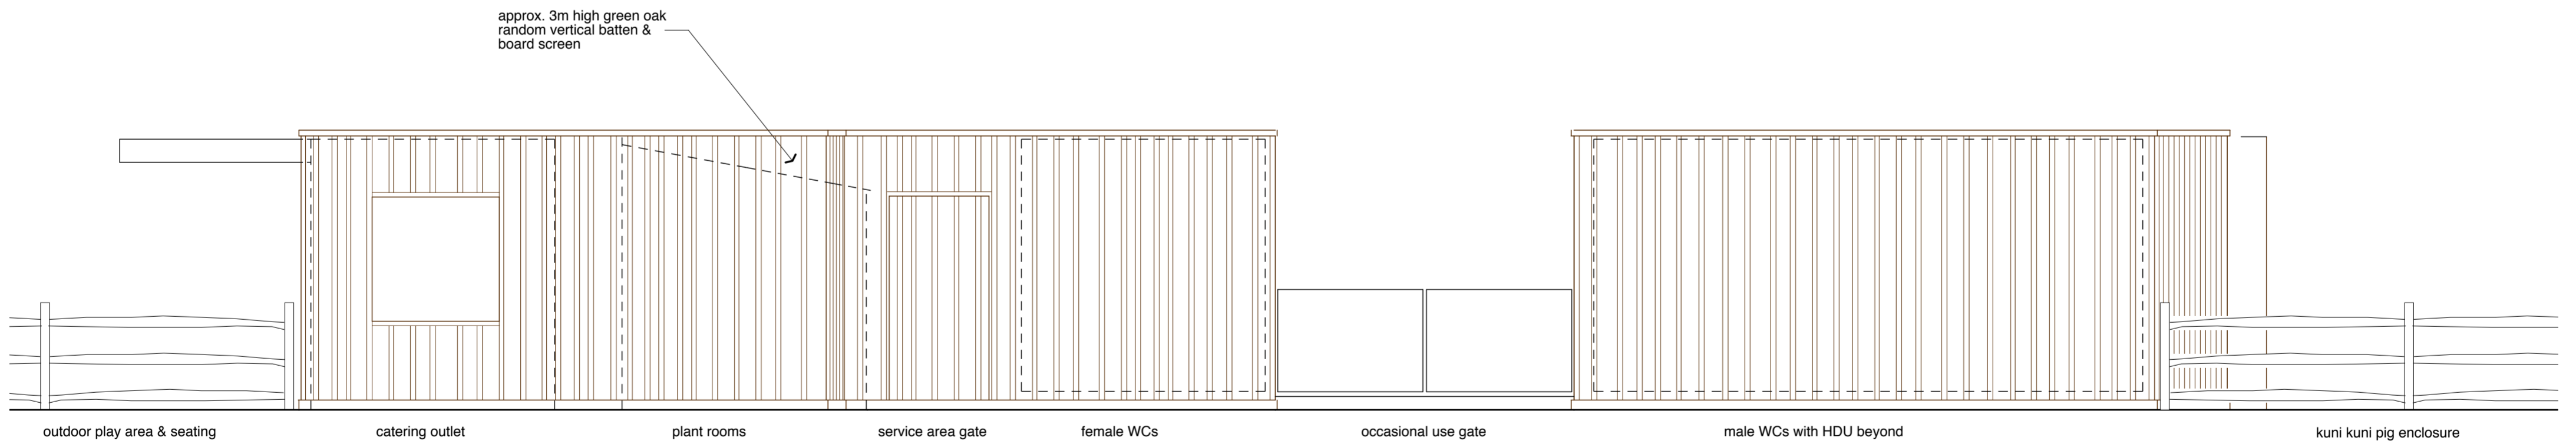

EXISTING NORTH ELEVATION

PROPOSED NORTH ELEVATION

PROJECT BLOSSOM
PROPOSED TOILETS AND
CHANGING ROOMS ELEVATIONS

Drawing No. PB17.19 WD205A

1:50 @ A2 paper size - Jan 2019

Wharmby Kozdon Architects

Rev A - amended - Feb 2019
 Revisions