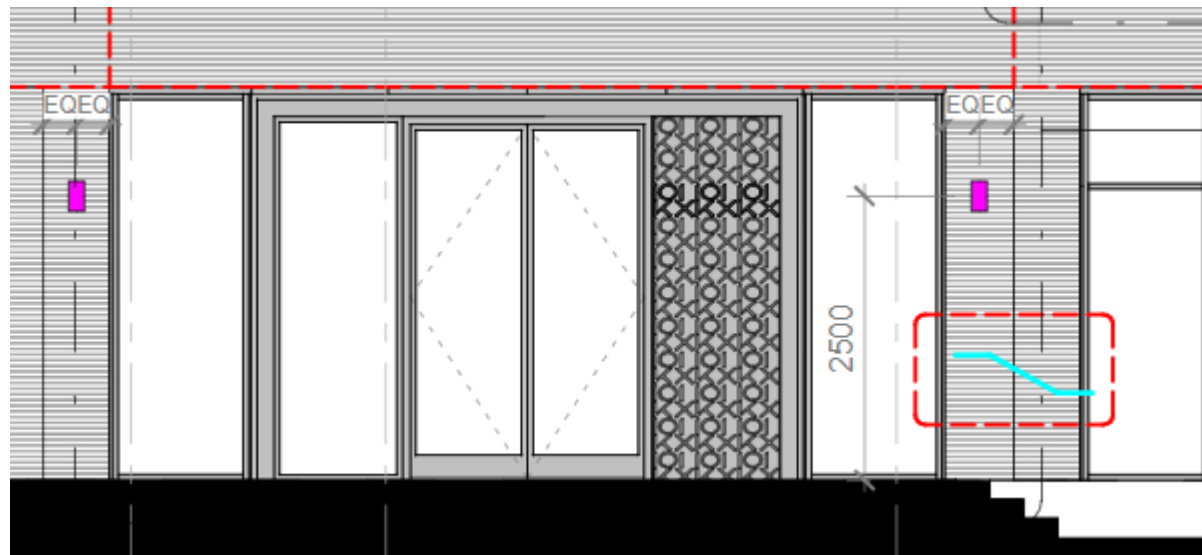

Lighting on Entrance areas

Wall Mounted Lamp 733LM - Road Asymmetric - H265 mm Diameter 140 mm

Concord

Scope Wall
SCOPE/WALL2 733LM ROAD ASYMMETRIC LED 4K AL
4069764

(Full marked up drawing & data sheets with keys attached)