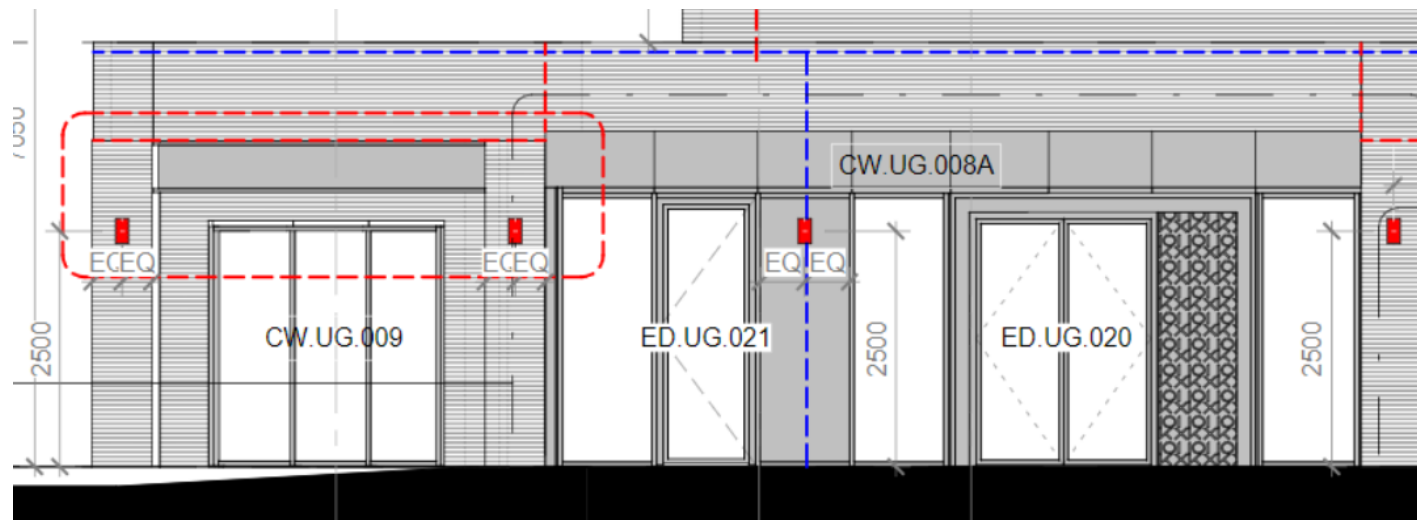

Lighting on Entrance areas

Wall Mounted Lamp 1869LM H265 mm Diameter 140 mm

Concord

Scope Wall
SCOPE/WALL 1 256LM DECORATIVE DE LED 3K AL
4069751

(Full marked up drawing & data sheets with keys attached)