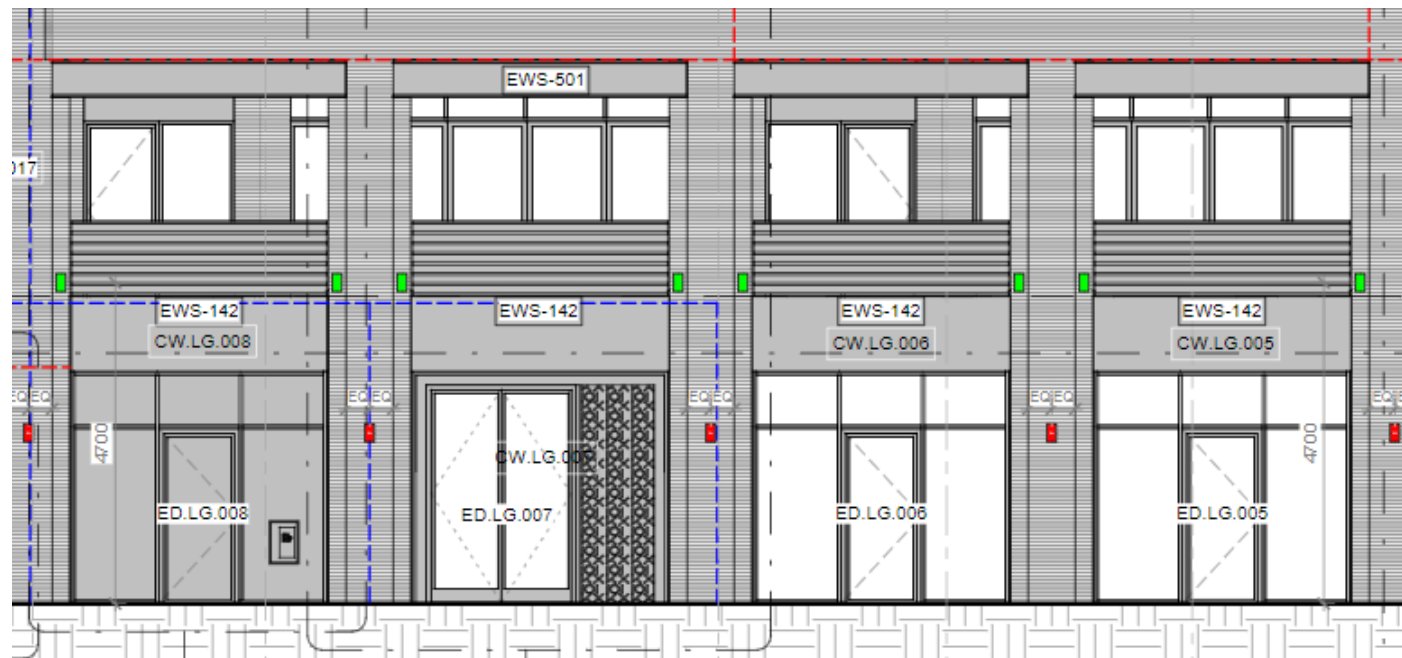

Lighting on Entrance areas

Wall Mounted Lamp 1869LM H265 mm Diameter 140 mm

Concord

Scope Wall
SCOPE/WALL 1 256LM DECORATIVE DE LED 3K AL
4069751

Wall Mounted Lamp 133LM H170 mm Diameter 70 mm

Concord

Scope Wall
SCOPE/WALL 1 133LM NARROW LED 4KAL
4069741

(Full marked up drawing & data sheets with keys attached)