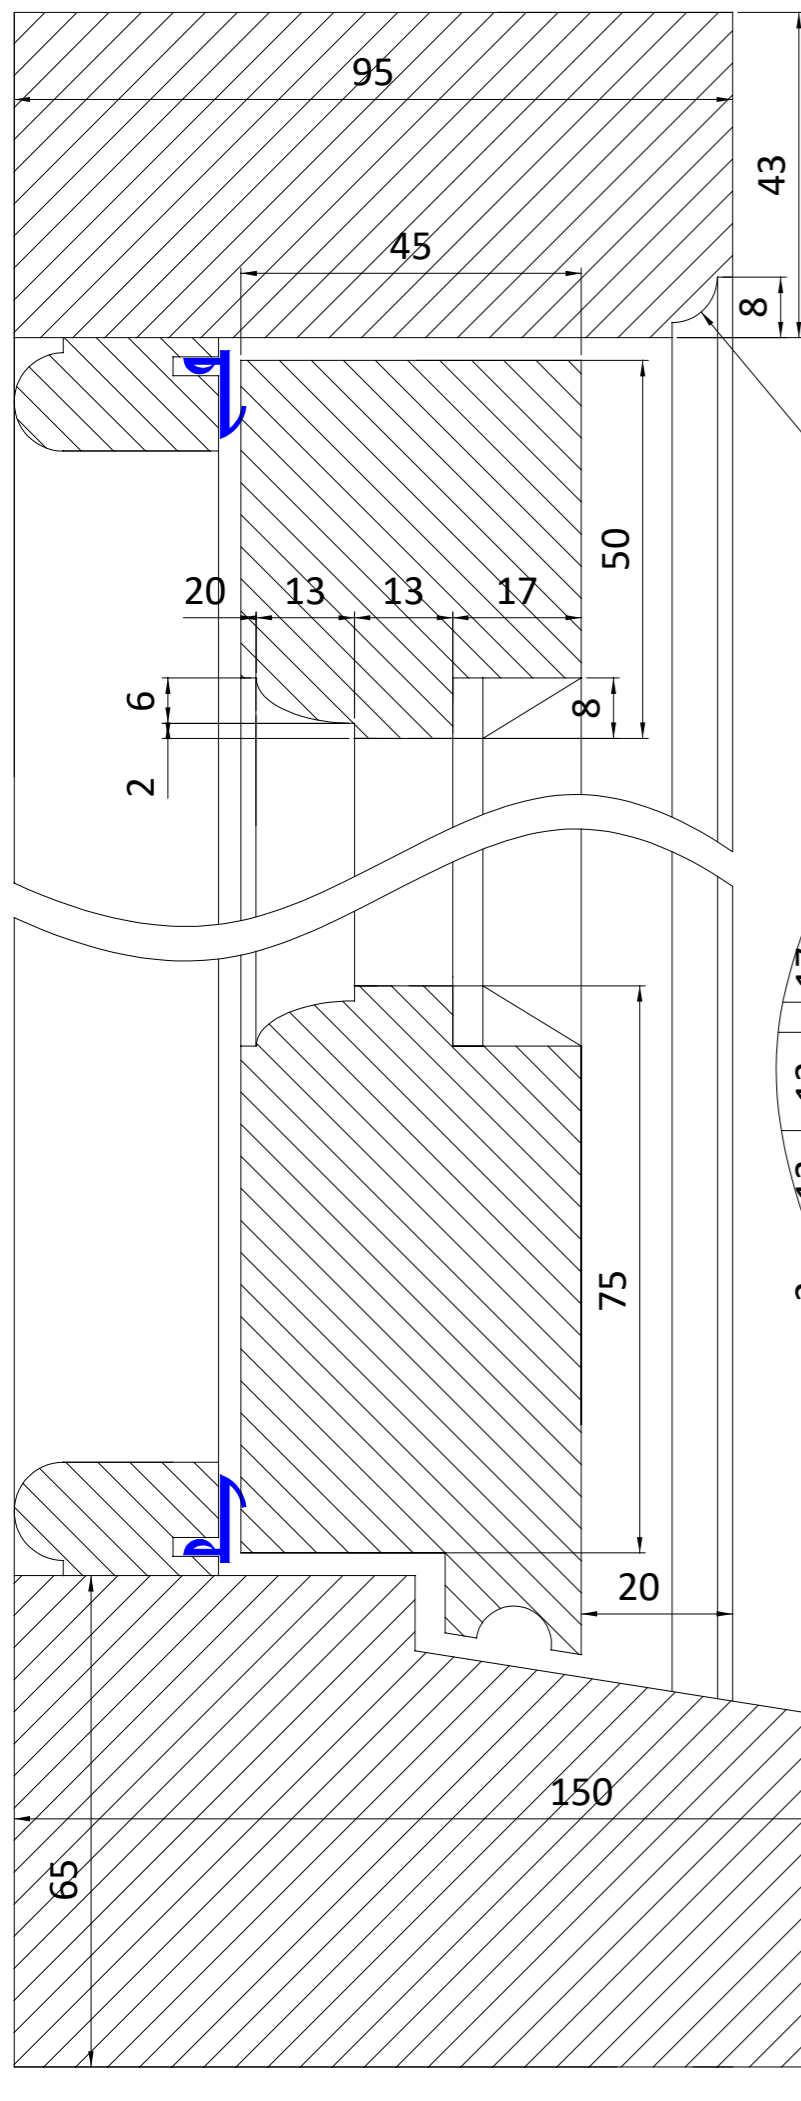

Drawn by: C JEWISS  
scale: 1:1 at A3  
Issue No: 01  
Date: JANUARY 2019

SECTION THROUGH MULLION  
SCALE 1:1

SECTION THROUGH FRAME  
STILE - SCALE 1:1

LARGE 27mm STAFF BEAD

SECTION THROUGH CILL  
SCALE 1:1