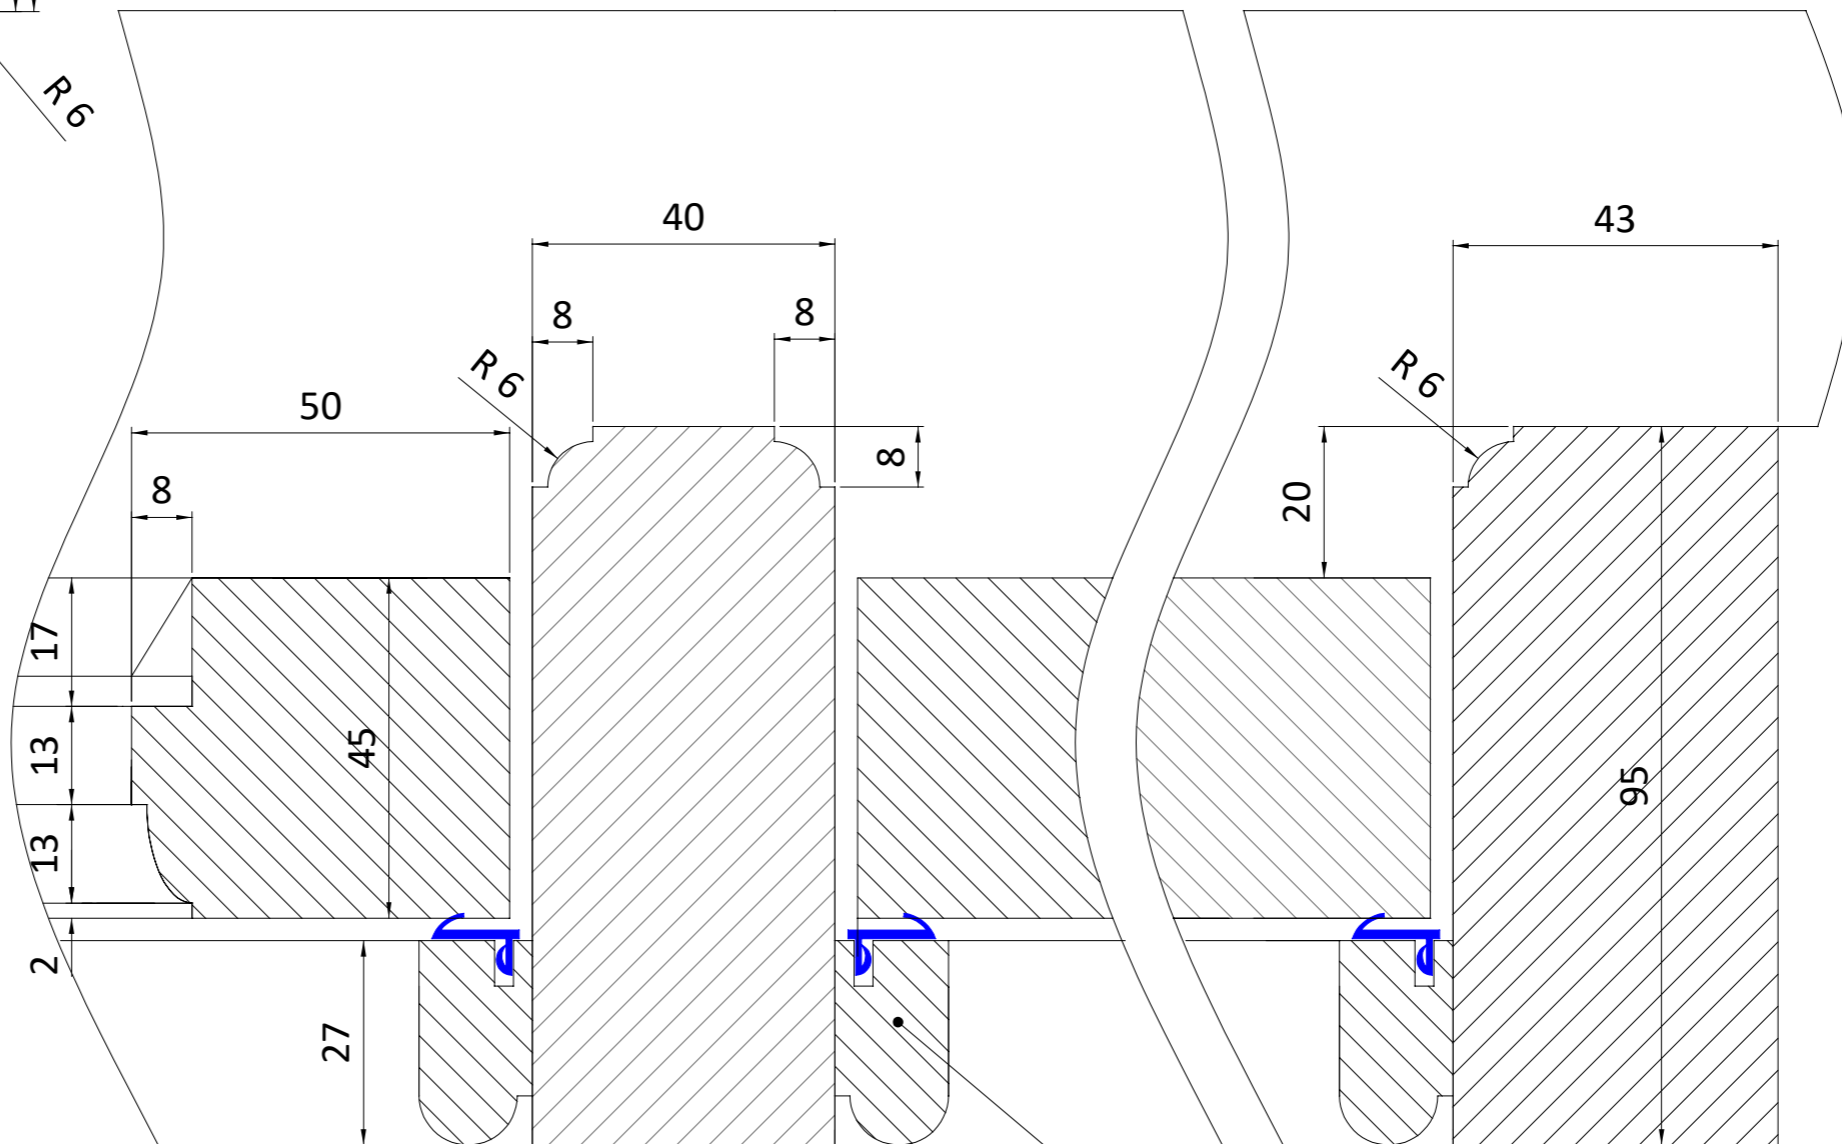

Drawn by: C JEWISS  
scale: 1:1 at A3  
Issue No: 01  
Date: JANUARY 2019

SECTION THROUGH MULLION  
SCALE 1:1

SECTION THROUGH FRAME  
STILE - SCALE 1:1

LARGE 27mm STAFF BEAD

SECTION THROUGH CILL  
SCALE 1:1