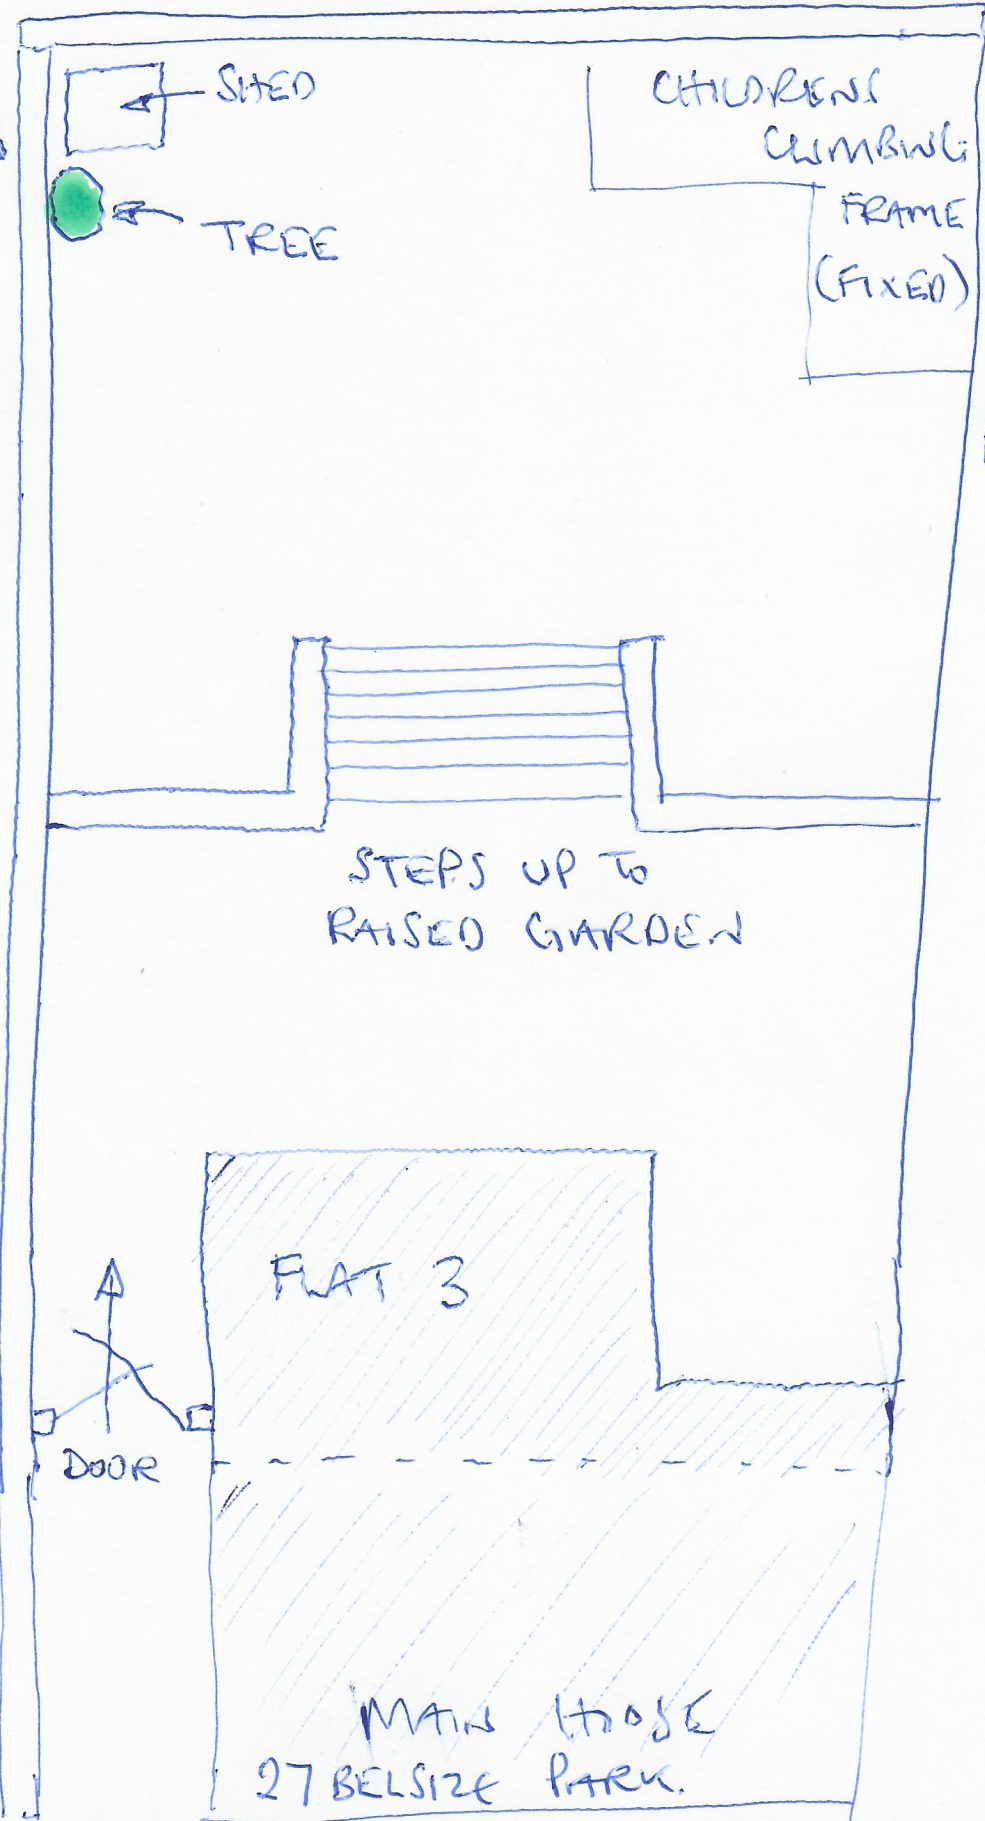

BOUNDARY WALL

PLANNING  
PORTAL  
REF

PP-07665179

BELSIZE PARK NW3