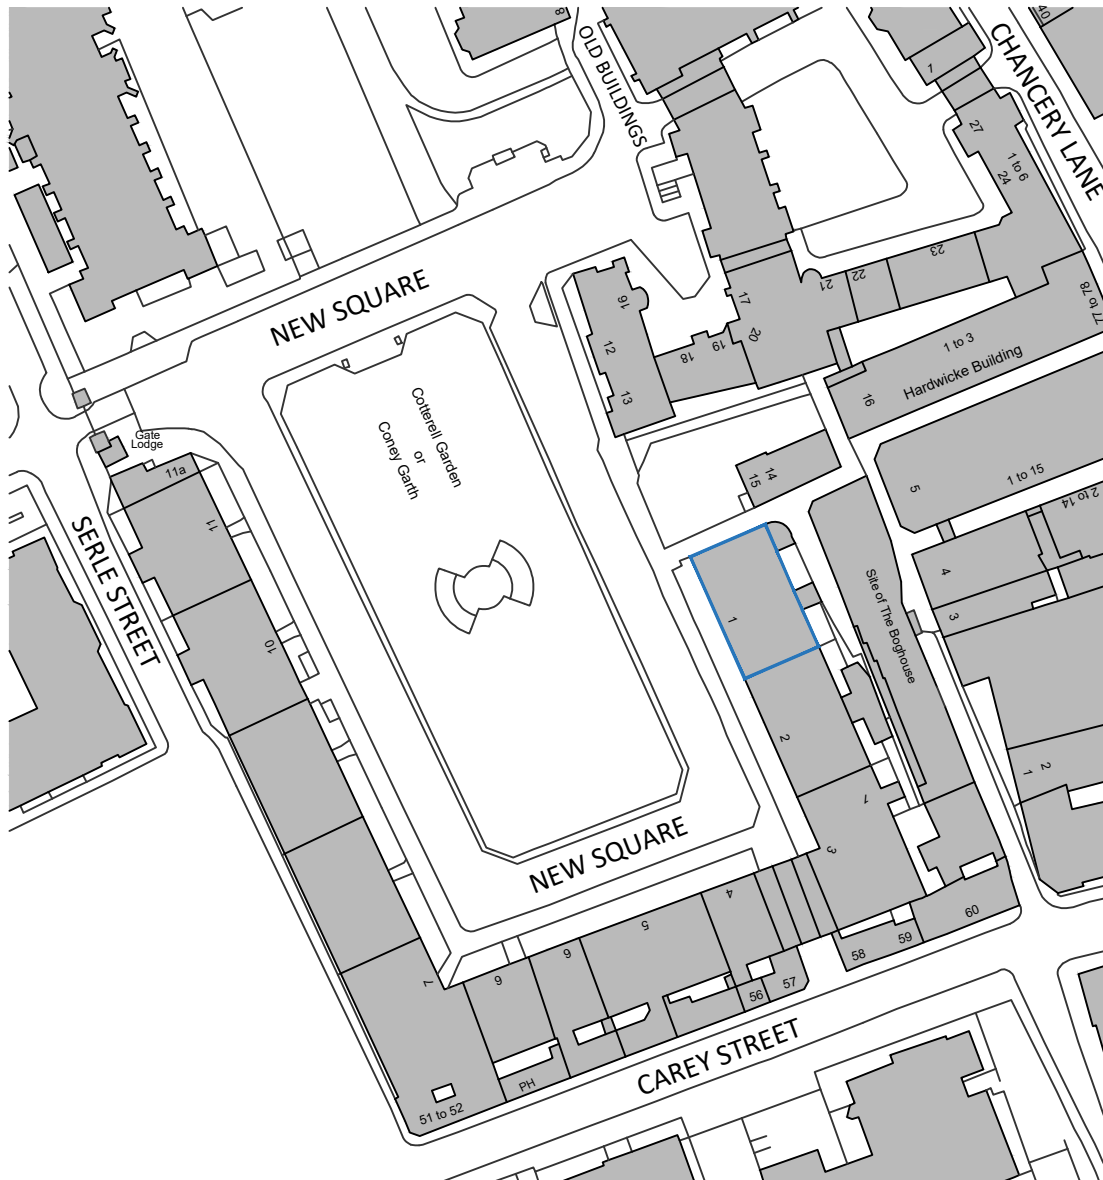

APARTMENT LOCATION PLAN
SCALE 1:500

BUILDING LOCATION PLAN
SCALE 1:1250

P1 Planning Submission

01.05.2018

SITE: **1 New Square, WC2A 3SA**

PROJECT.	Refurbishment		
COUNCIL.	London Borough of Camden		
INTERIM.	Location Plans		
SCALE	1:1250@A4	STATUS:	PLANNING
DRAWN BY:	H	DRAWING DATE:	MAY 18