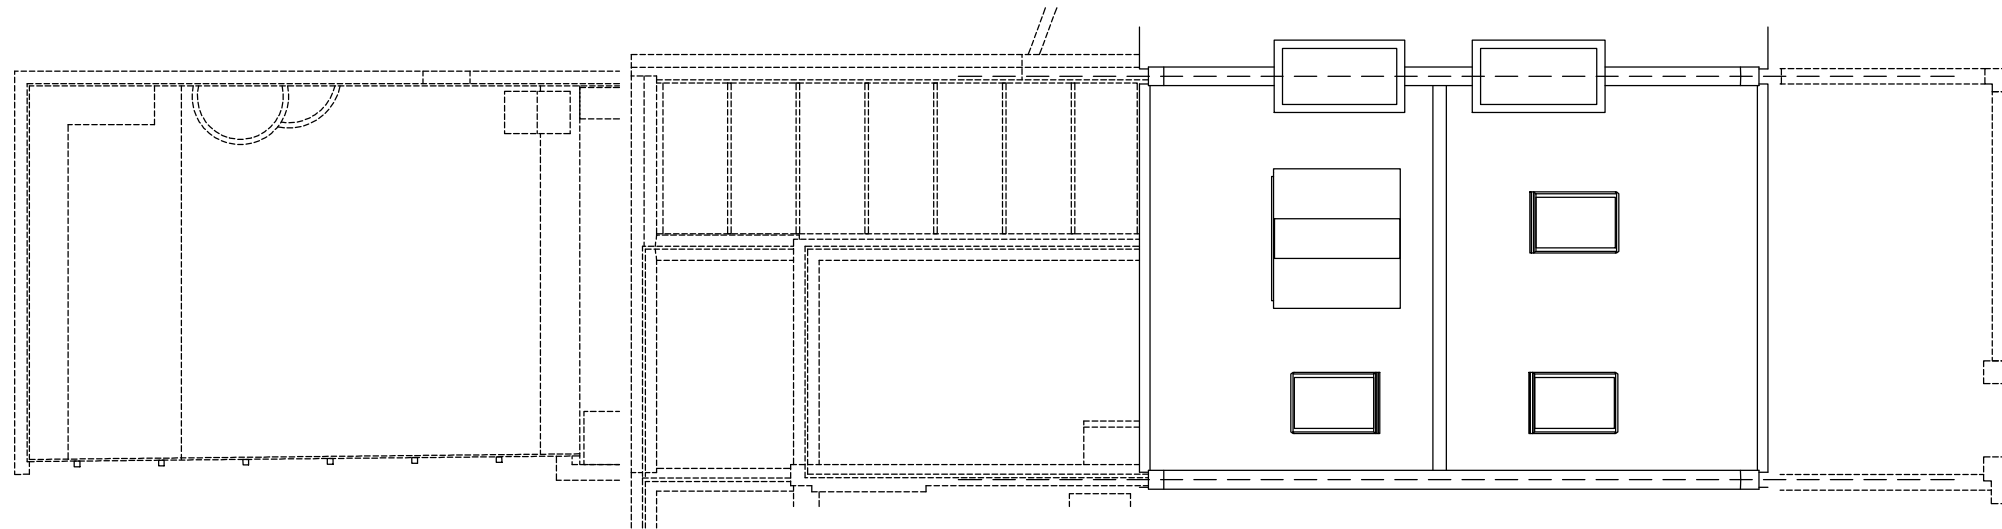

03 - Second Floor

04 - Attic Floor

05 - Roof Plan

Do not scale off drawing

Drawing Number: .AMVP(04)011		Designate Design Ltd Ivan McFie T: 07916 124 910 ivanmcfie@hotmail.com
Drawing Date: .2018.11.30	Drawn: .	
Revision: .00	Title: .18 Roderick Road Second & Attic floors , Roof Plan - Existing	
Drawn By: .A-M & V Porcelluzzi	Project: .Planning	Scale: .1/100