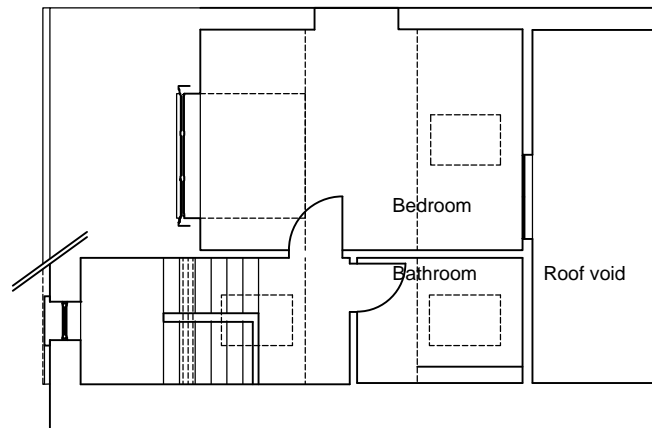

03 - Second Floor

04 - Attic Floor

05 - Roof Plan

Do not scale off drawing

Drawing Number: .AMVP(04)011		Designate Design Ltd Ivan McFie T: 07916 124 910 ivanmcfie@hotmail.com
Drawing Date: .2018.11.30	Drawn: .	
Revision: .00	Title: .18 Roderick Road Second & Attic floors , Roof Plan - Existing	
Drawn By: .A-M & V Porcelluzzi	Project: .Planning	Scale: .1/100