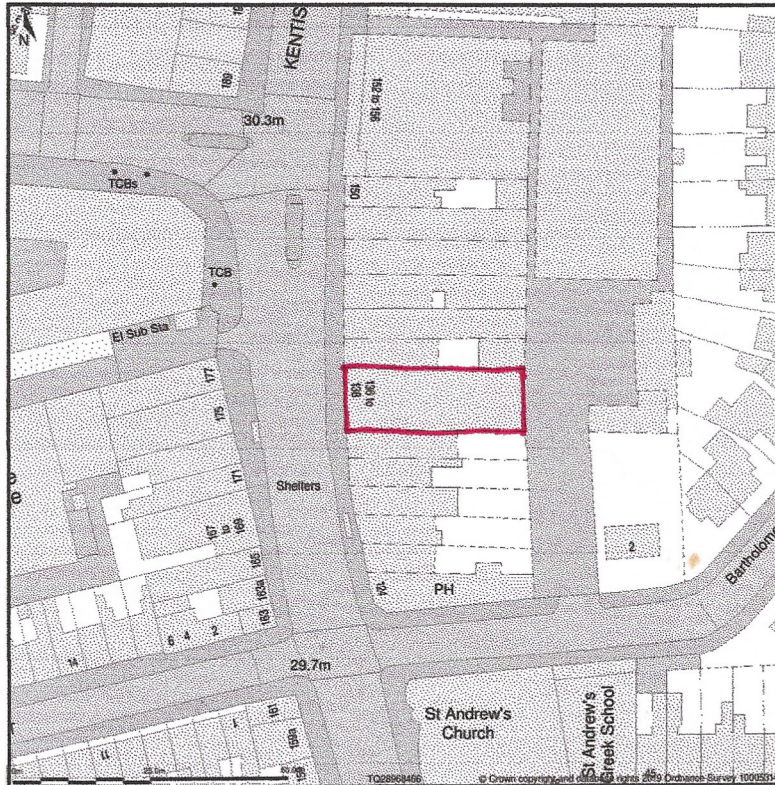

136-138, Kentish Town Road, London, Camden, NW1 9QB

Site Plan shows area bounded by: 528895.36, 184589.41 529036.78, 184730.83 (at a scale of 1:1250), OSGridRef: TQ28968466. The representation of a road, track or path is no evidence of a right of way. The representation of features as lines is no evidence of a property boundary.

Produced on 27th Feb 2019 from the Ordnance Survey National Geographic Database and incorporating surveyed revision available at this date. Reproduction in whole or part is prohibited without the prior permission of Ordnance Survey. © Crown copyright 2019. Supplied by [www.buyaplan.co.uk](http://www.buyaplan.co.uk) a licensed Ordnance Survey partner (100053143). Unique plan reference: #00397805-6D4EFB