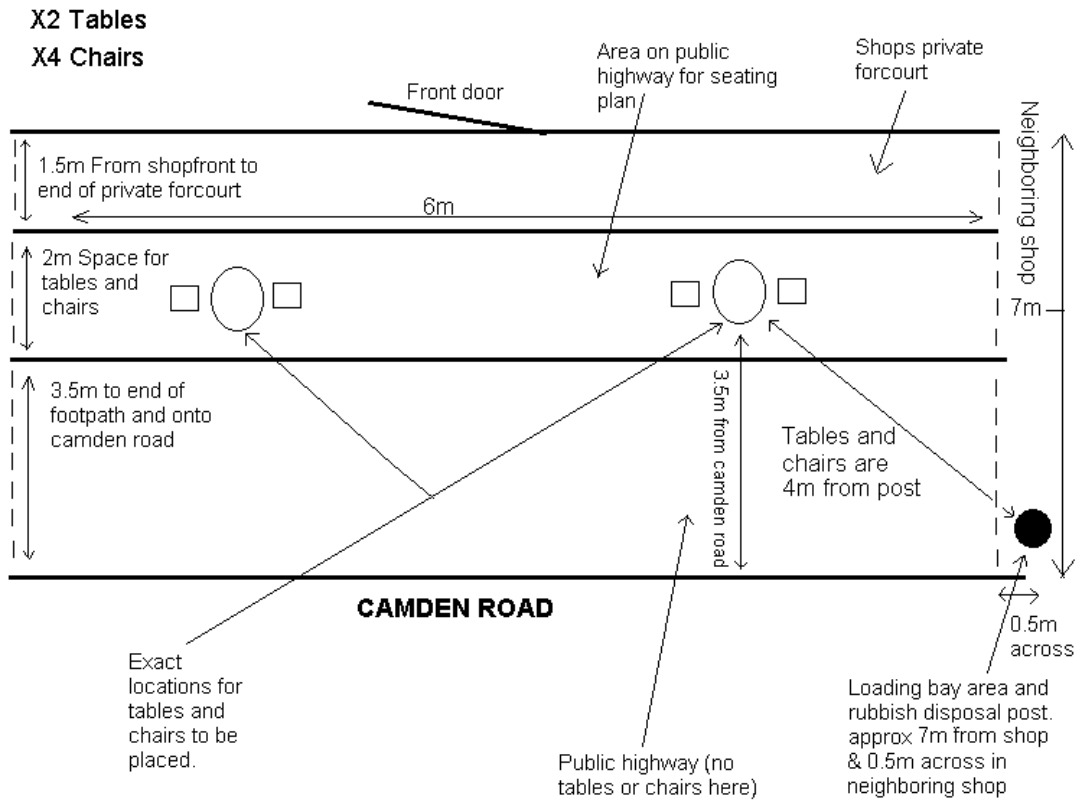

L'Amentine
6 Camden road NW1 9DL
Tables and chairs seating plan 2016

Key symbols:

- = Chair
- = Table
- = Lampost

Sign:

Name:

Soleman Althamanda

Date:

6.3.16