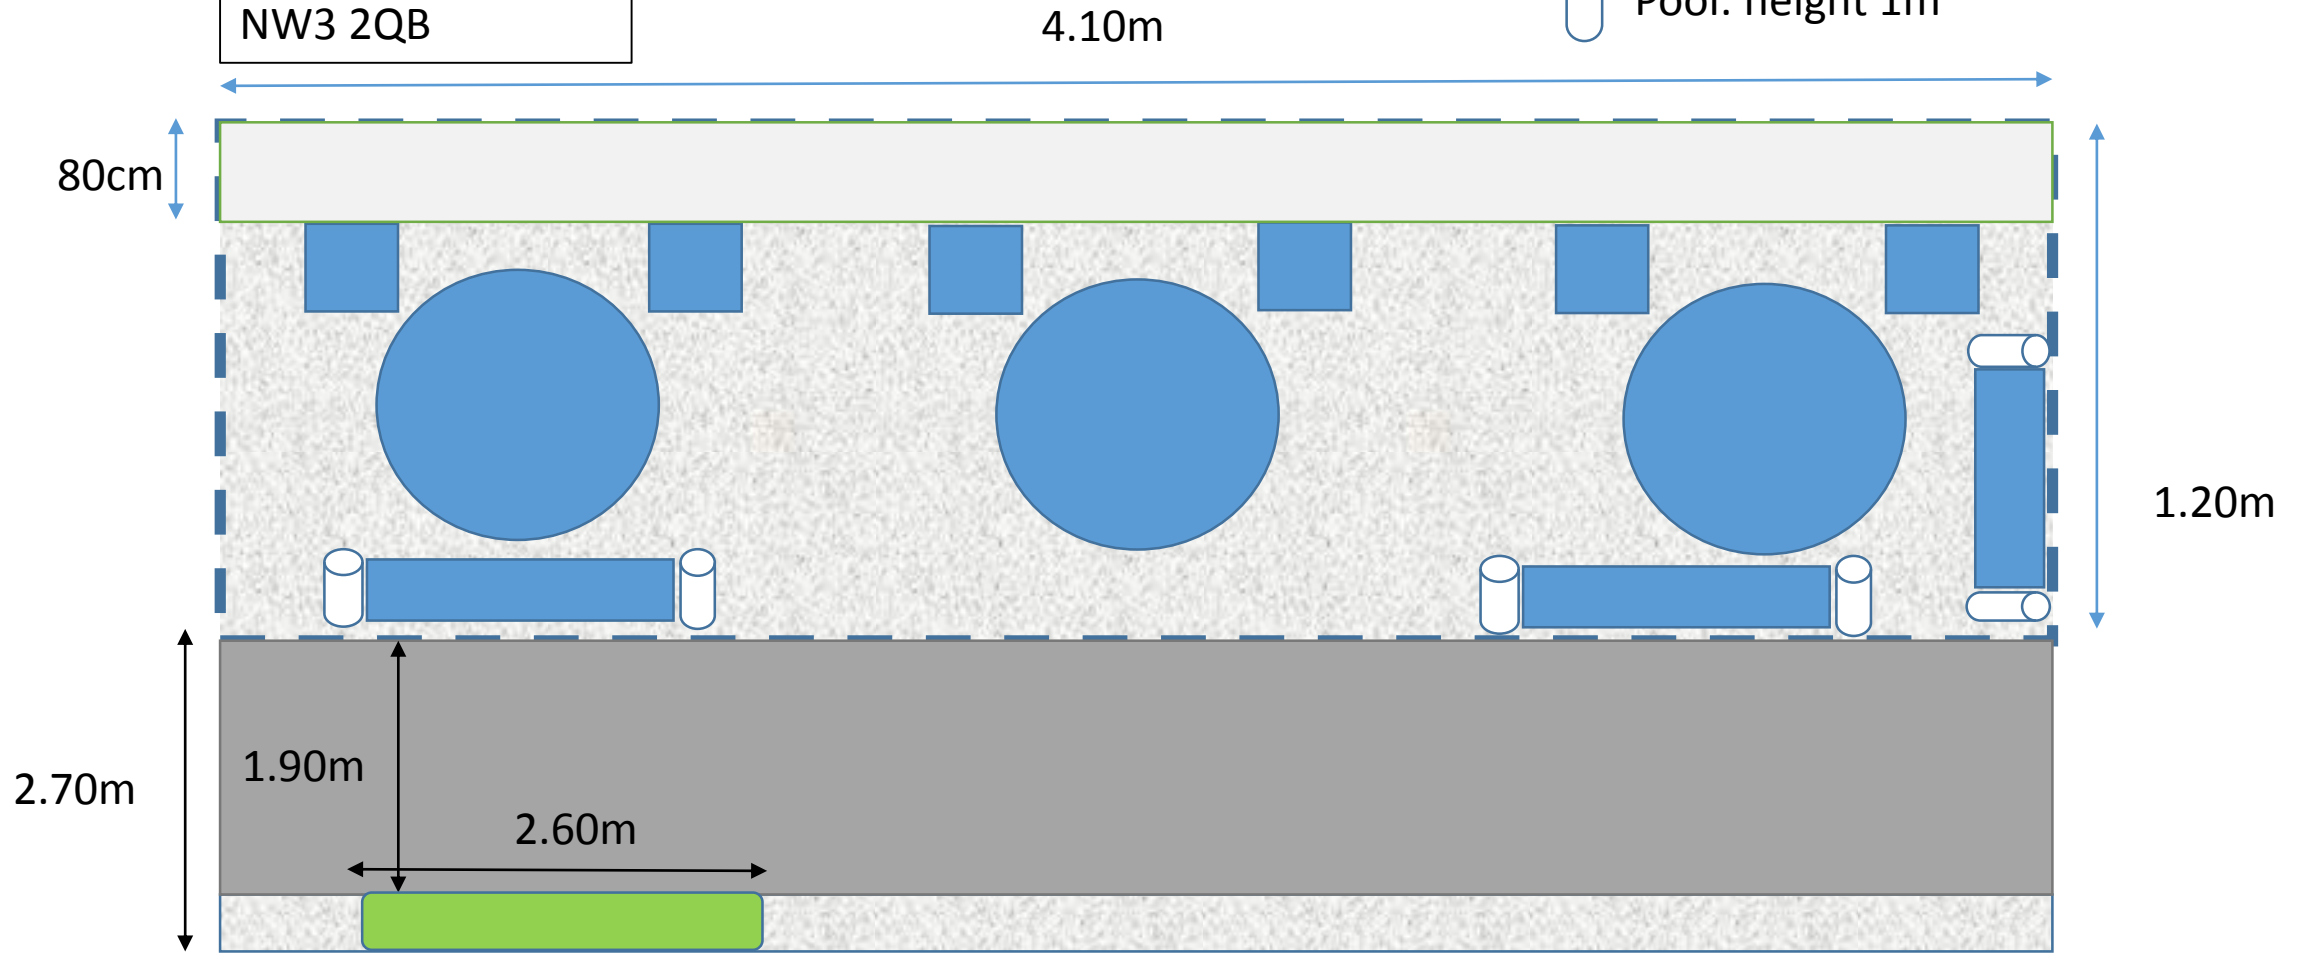

Euphorium Bakery  
45 Southend Road  
NW3 2QB

 Bike Rack: width 2.60m  
 Pool: height 1m

-  Table: 60cm
-  Chairs: 50cm x 50cm
-  Barriers: width 1.30m
-  Area of Pavement
-  Area of Private Forecourt
-  Area to be occupied by amenities
-  Area for Pedestrian Access