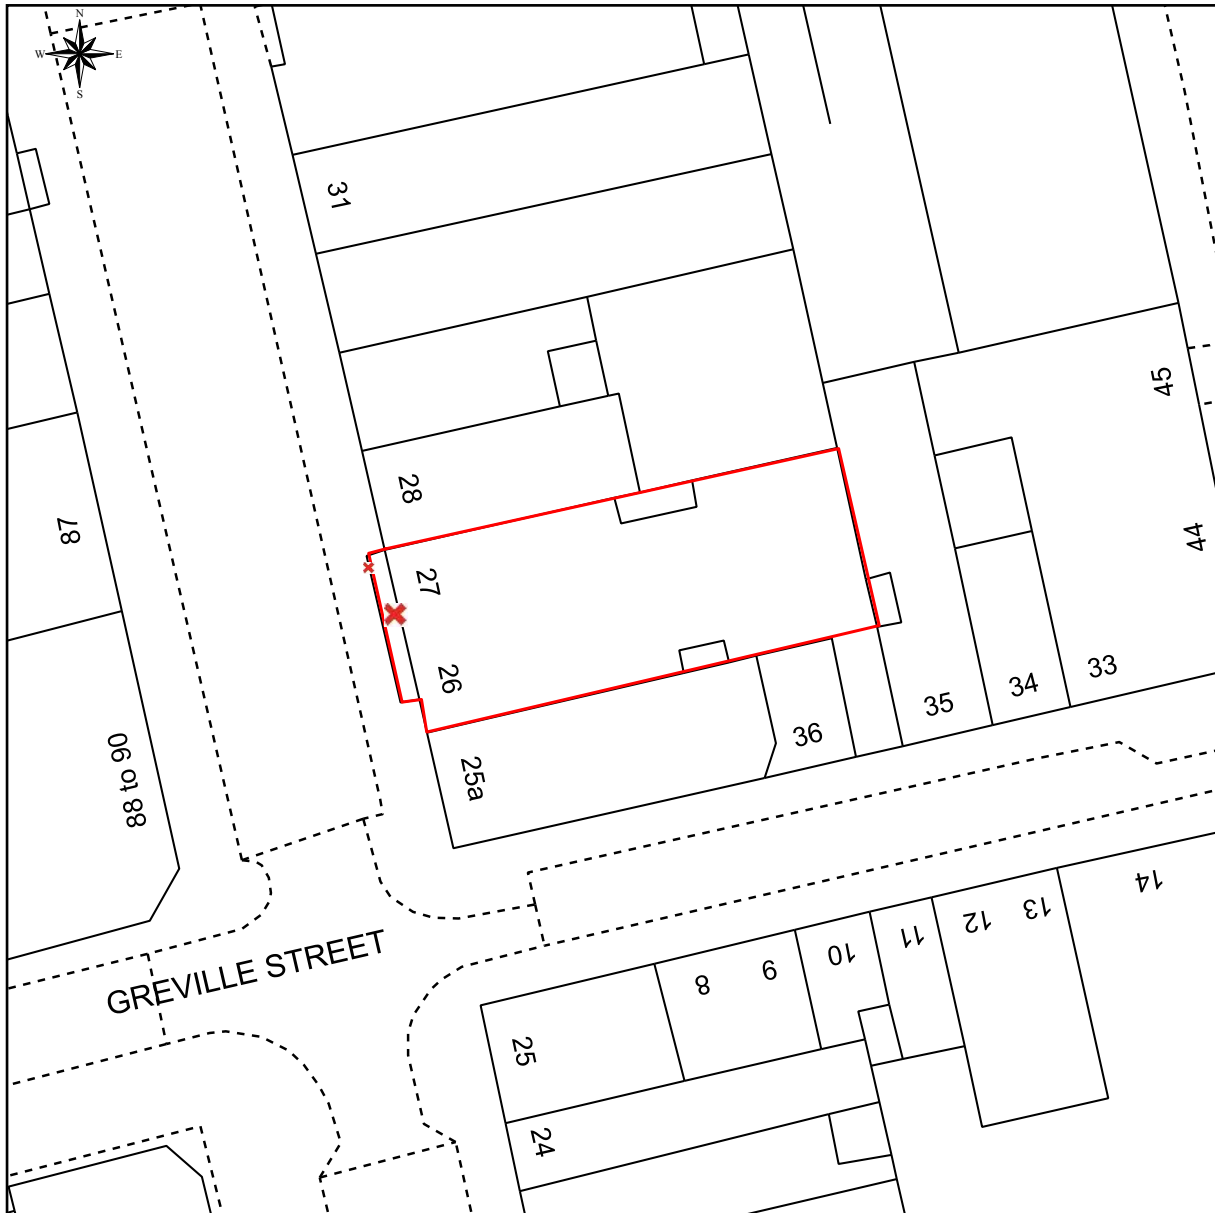

Location Plan near ec1n 8br

This Plan includes the following Licensed Data: OS MasterMap Black and White PDF Location Plan by the Ordnance Survey National Geographic Database and incorporating surveyed revision available at the date of production. Reproduction in whole or in part is prohibited without the prior permission of Ordnance Survey. The representation of a road, track or path is no evidence of a right of way. The representation of features, as lines is no evidence of a property boundary. © Crown copyright and database rights, 2018. Ordnance Survey 0100031673

Scale: 1:500, paper size: A4

Wework Hatton Gardens
26 Hatton Gardens, London EC1N 8BR

plans ahead by emapsite™