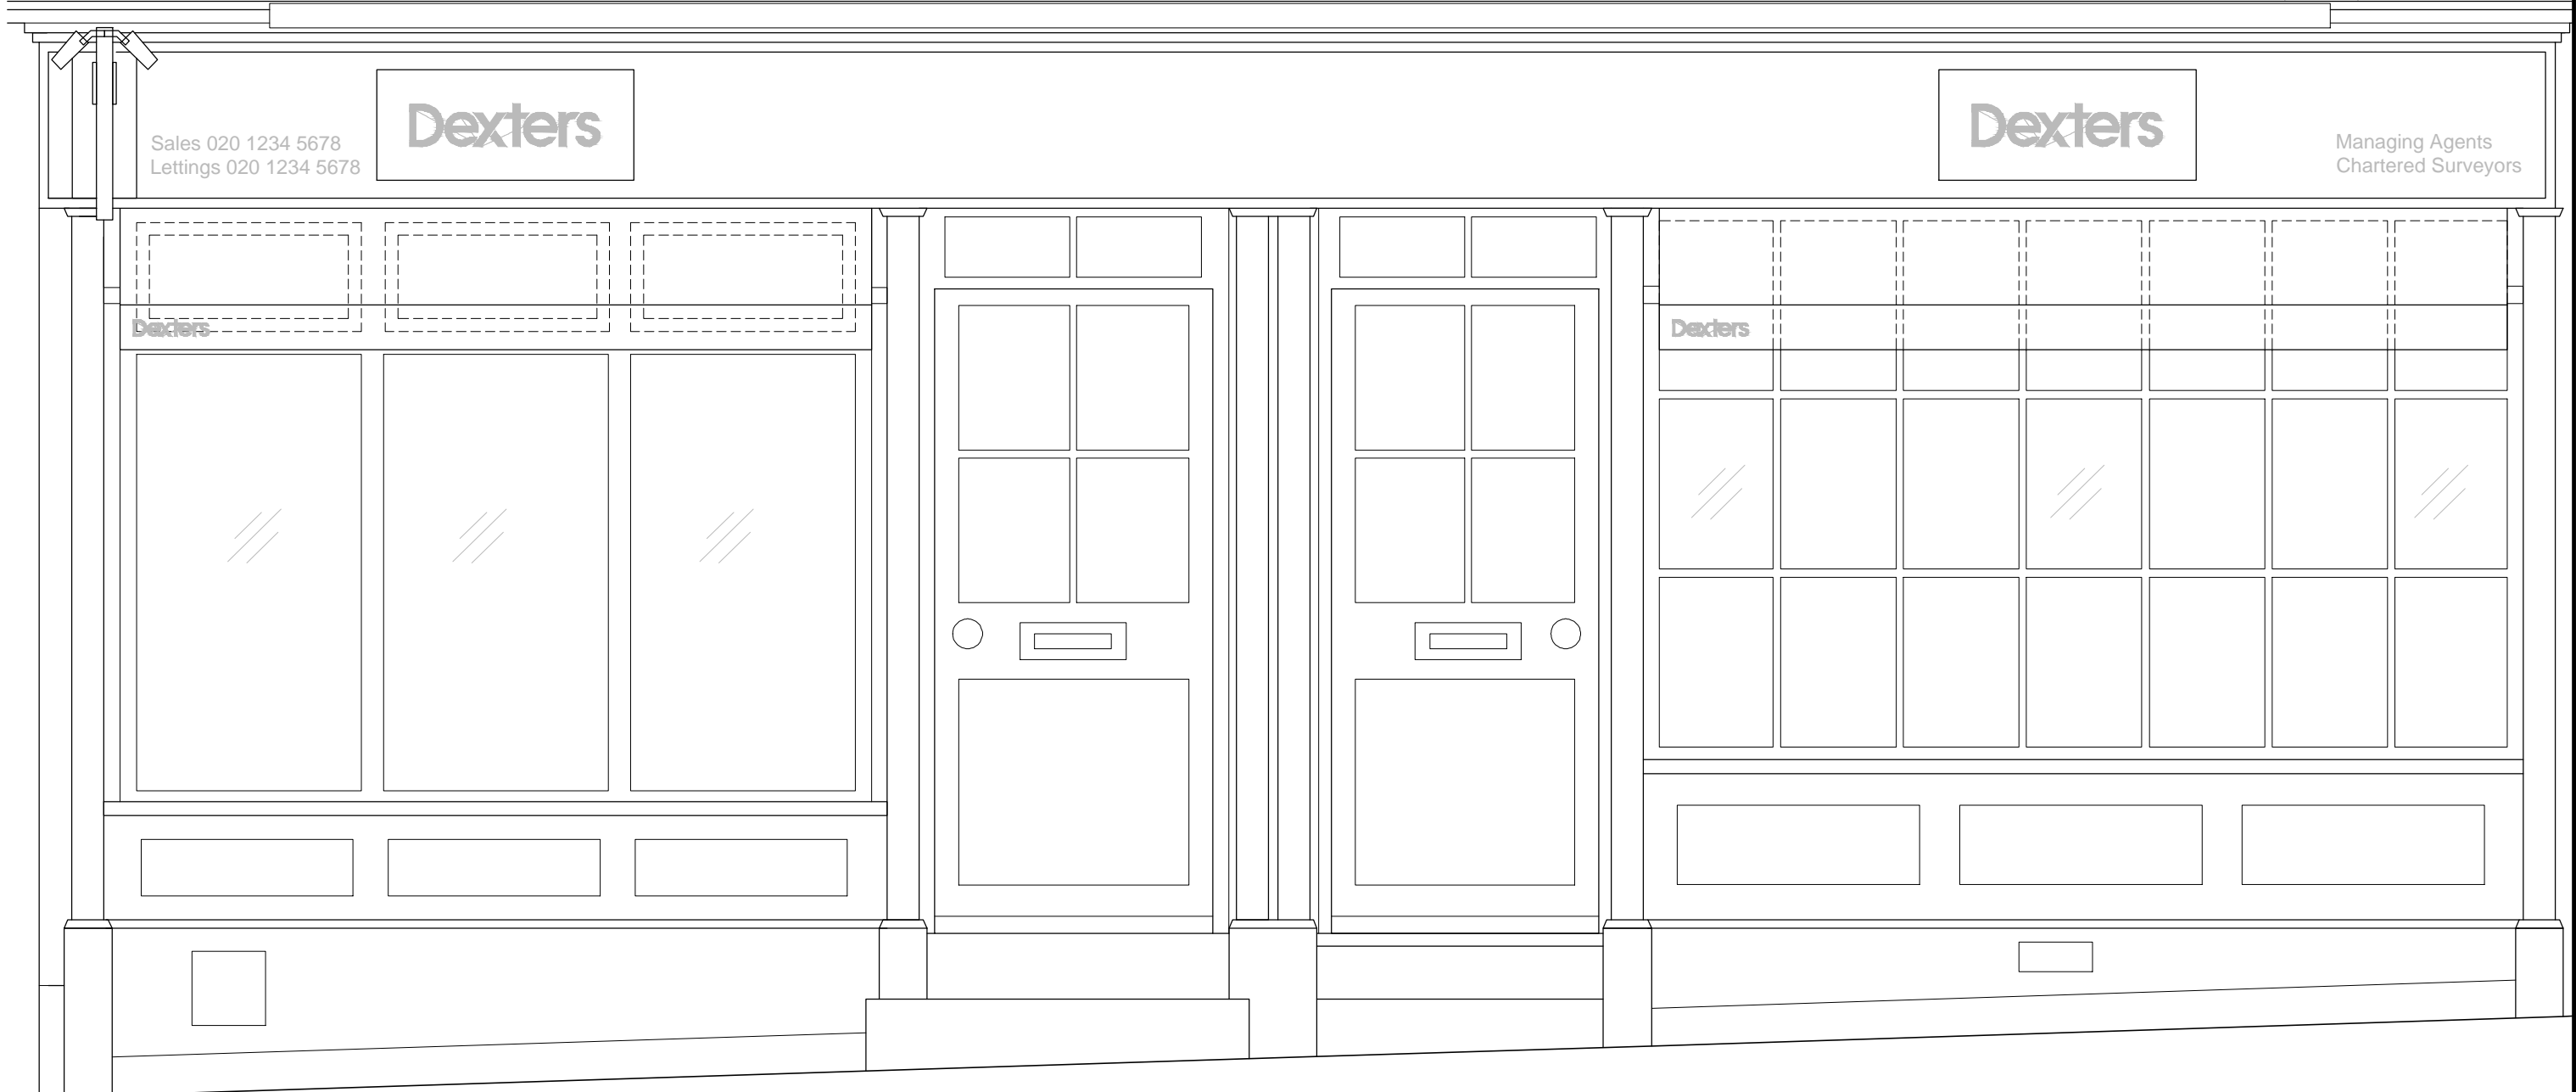

0m 0.5m 1m 1.5m 2m

Scale 1:20

1 / Front Elevation

Job Title:

New Shopfront

Drawing Title:

As Built Elevation

Revision Notes:

-

CLIENT : Dexters LTD

SITE: 35 Highgate High Street, London, N6 5JT

-

-

Ideal Planning and Design Ltd.
Hyde Park House
5 Manfred Road,
London, SW15 2RS
Tel: 0208 8230750
Web: www.idealplanningdesign.co.uk
Email: info@idealpd.co.uk

Scale: 1:20 @ A3

Date: 25/02/2019

Drawn By: AB

Checked By: CG

PROJECT
1422

Drawing No
10

Rev