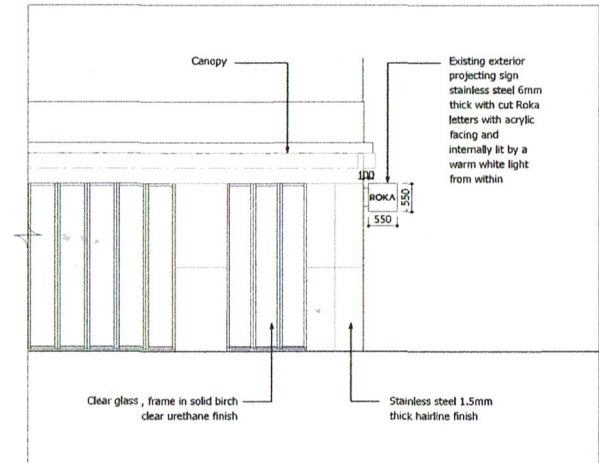

02 ROKA Charlotte Street- Existing Elevation AA
SCALE 1:50 @ A1

03 ROKA Charlotte Street- Existing Elevation BB
SCALE 1:50 @ A1

01 ROKA Charlotte Street- Existing plan
SCALE 1:50 @ A1

PROJECT - TITLE
ROKA
37 CHARLOTTE STREET FITZROVIA LONDON W1T 1RR
DRAWING TITLE
EXISTING PLAN & ELEVATION
PL - 001
SCALE 1:50 @ A1 DRAWN BY SR
DATE 20/11/2018