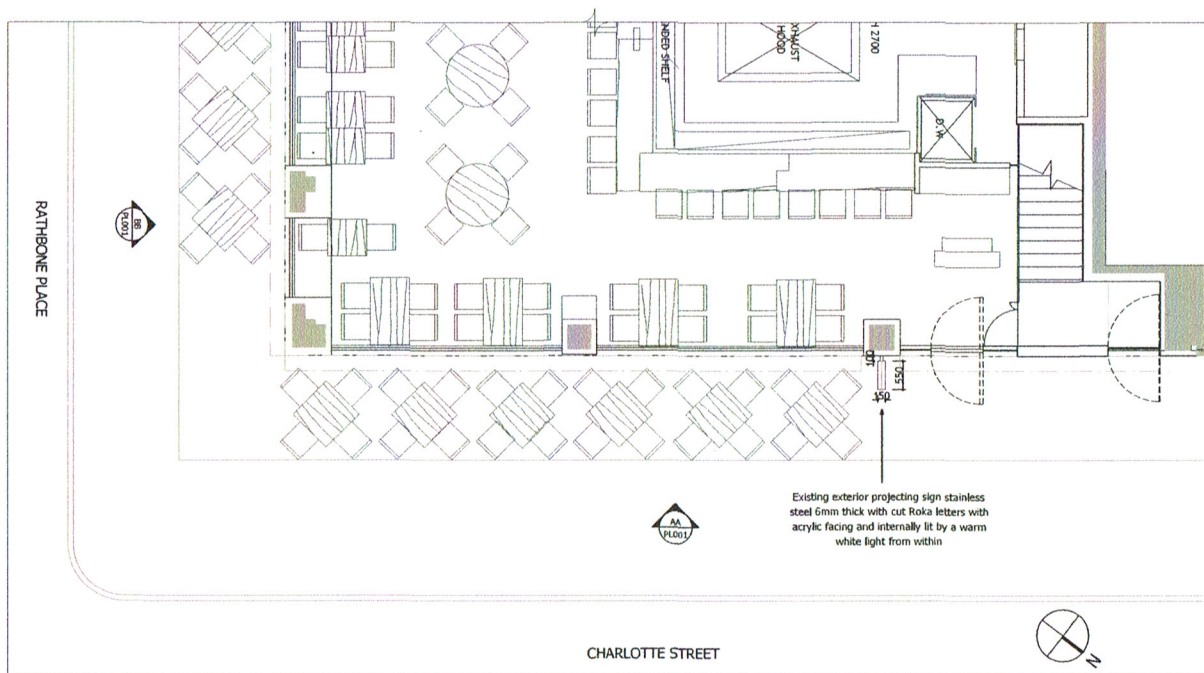

02 ROKA Charlotte Street- Existing Elevation AA
SCALE 1:50 @ A1

03 ROKA Charlotte Street- Existing Elevation BB
SCALE 1:50 @ A1

01 ROKA Charlotte Street- Existing plan
SCALE 1:50 @ A1

PROJECT - TITLE
ROKA
37 CHARLOTTE STREET FITZROVIA LONDON W1T 1RR
DRAWING TITLE
EXISTING PLAN & ELEVATION
PL - 001
SCALE 1:50 @ A1 DRAWN BY SR
DATE 20/11/2018