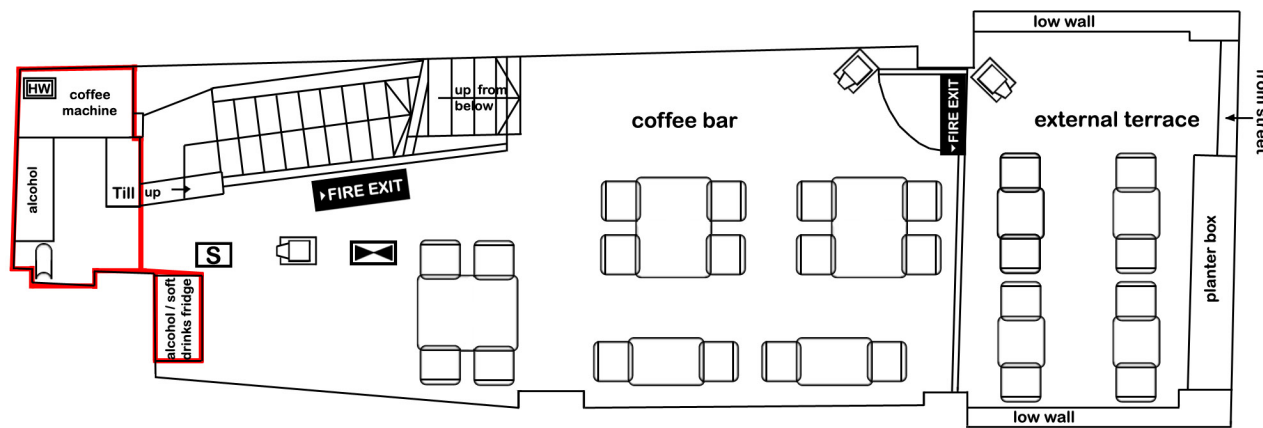

Basement plan

- Fire extinguisher
- Fire blanket
- Heat detector
- Combined smoke detector/sounder
- Emergency light
- Illuminated fire exit sign
- Hand dryer
- Ventilation
- CCTV camera
- Hand wash
- Alcohol service and storage areas

SCALE - 1:100

Ground floor plan

First floor plan

115 Finchley Road, London NW3 6HY