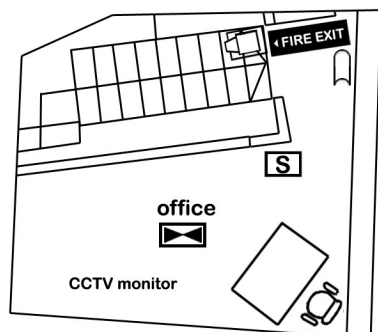

Basement plan

- Fire extinguisher
- Fire blanket
- Heat detector
- Combined smoke detector/sounder
- Emergency light
- Illuminated fire exit sign
- Hand dryer
- Ventilation
- CCTV camera
- Hand wash
- Alcohol service and storage areas

SCALE - 1:100

Ground floor plan

First floor plan

115 Finchley Road, London NW3 6HY