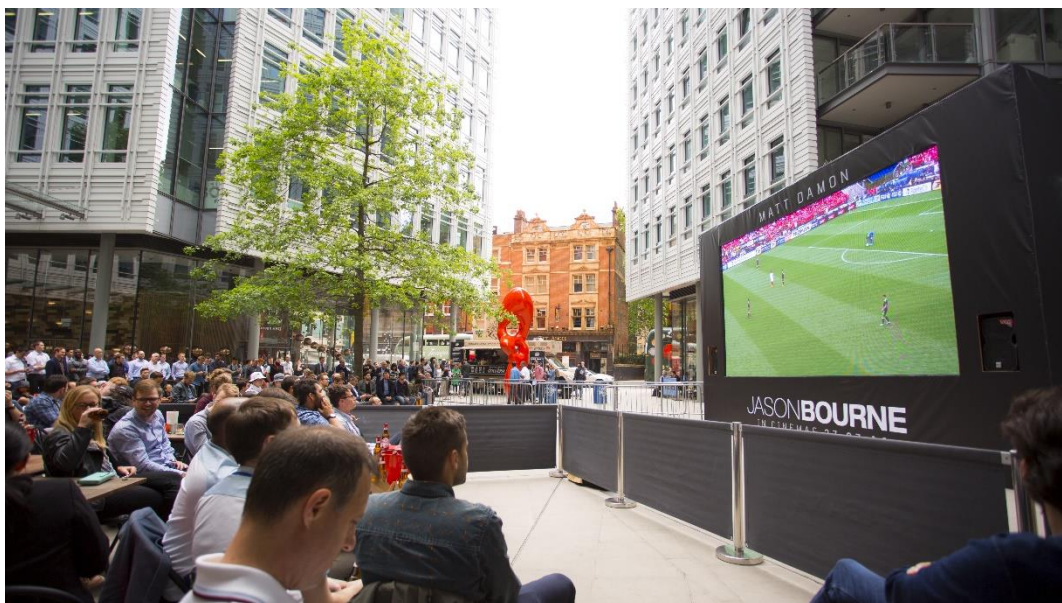

PHOTO SHEET – CENTRAL SAINT GILES PIAZZA

View of screen, facing South towards St Giles High Street

View of screen, facing North towards Bucknall Street (Summer 2016)

Views of screen, facing West towards Matilda Apartments and Earnshaw Street (Summer 2018)