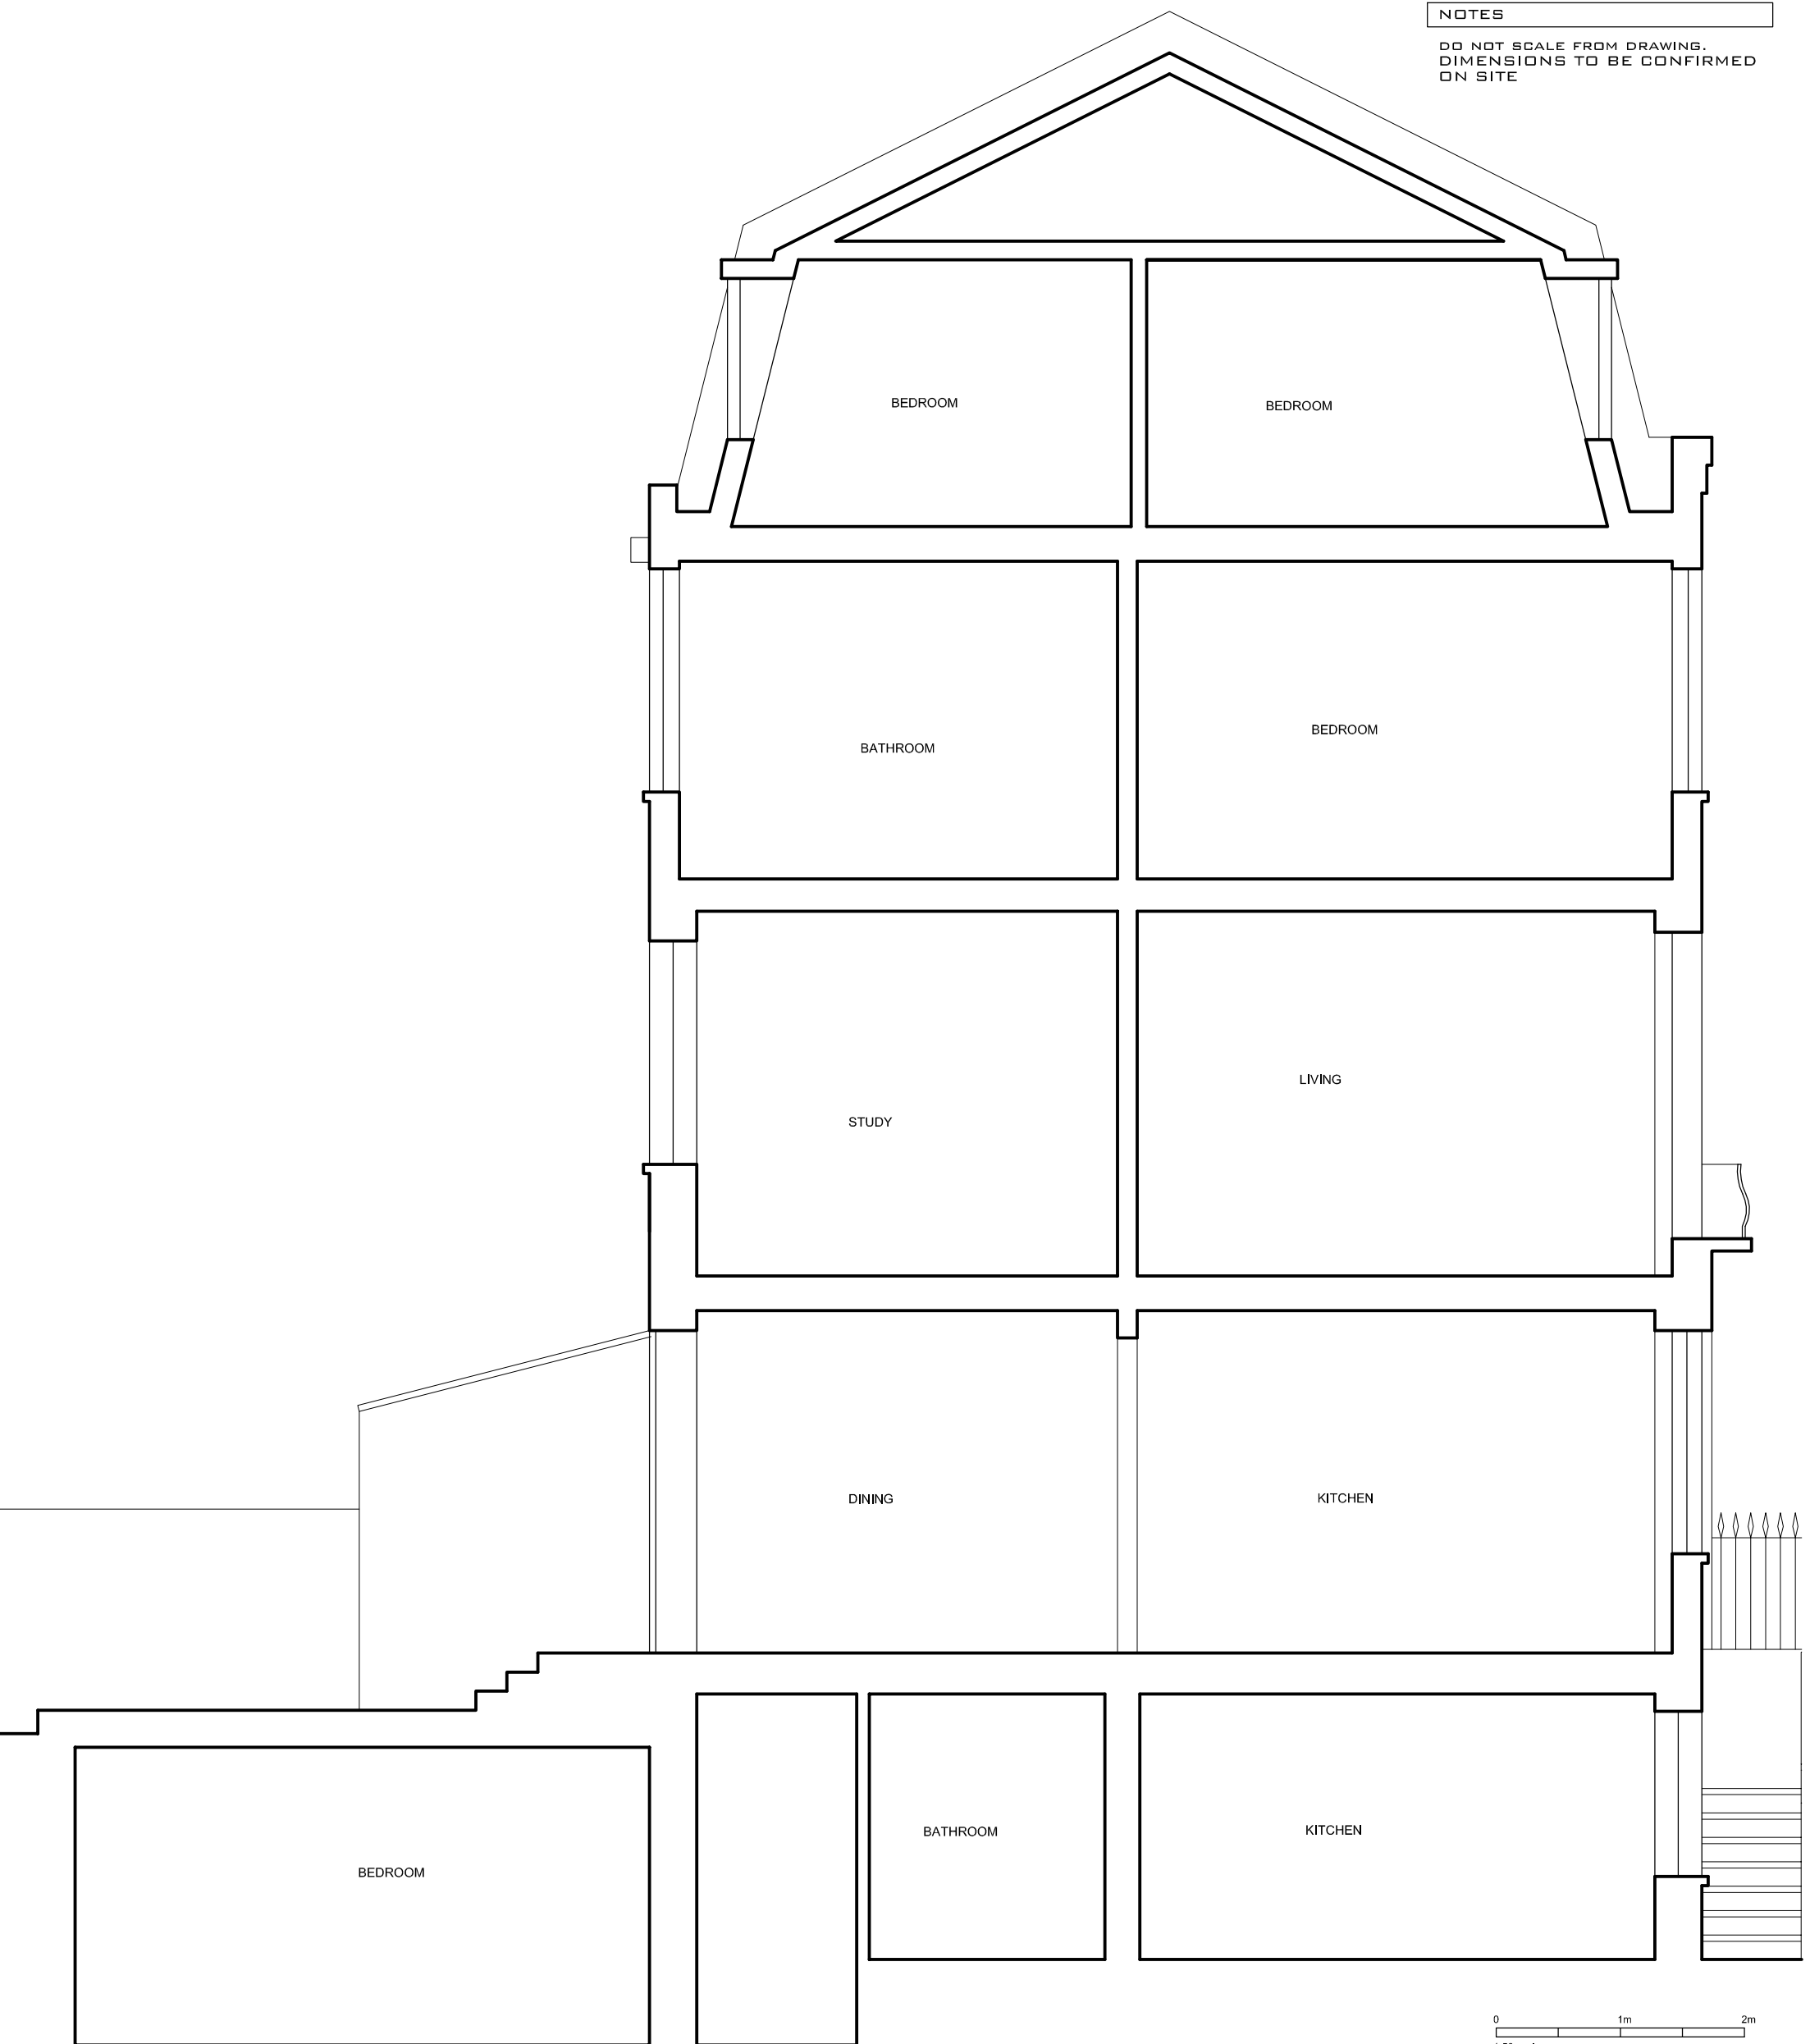

NOTES

DO NOT SCALE FROM DRAWING.
DIMENSIONS TO BE CONFIRMED
ON SITE

DAVIES ARCHITECTURE LTD [©]	
28 ELLIOTT SQ LONDON NW3 3SU TEL 020 7483 0669	
JOB POOJA SHAH 64 DELANCEY ST LONDON NW1 7RY	
TITLE PROPOSALS SECTION D	
DATE	11.2.19
SCALE	1:50 @A3
DRAWING NO	DEL64-PL2-GA-09