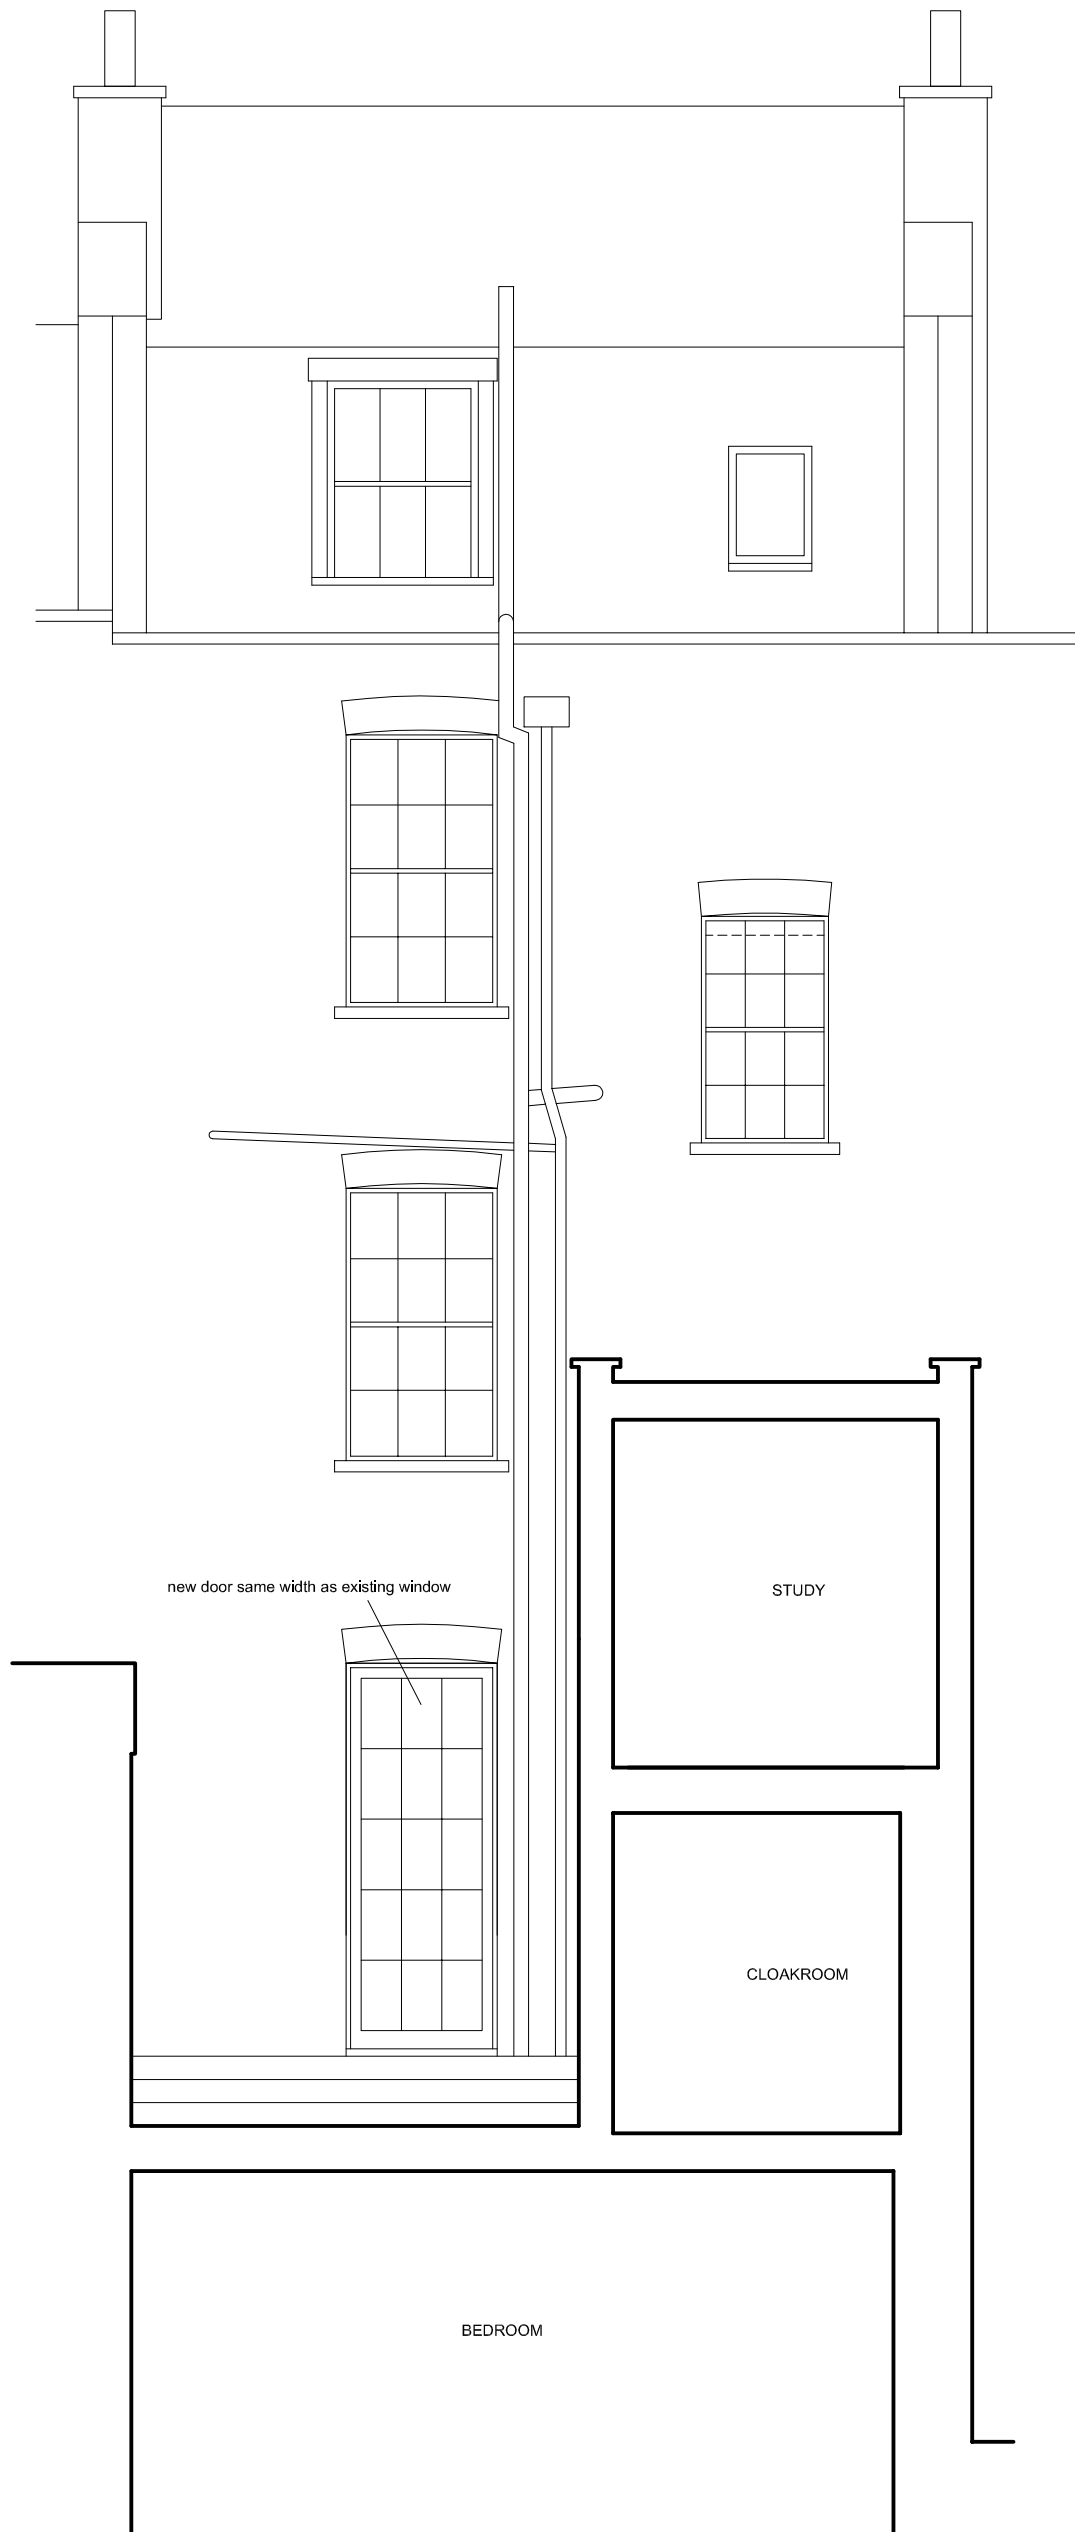

NOTES

DO NOT SCALE FROM DRAWING.
DIMENSIONS TO BE CONFIRMED
ON SITE

DAVIES ARCHITECTURE LTD	
28 ELLIOTT SQ LONDON NW3 3SU TEL 020 7483 0669	
JOB POOJA SHAH 64 DELANCEY ST LONDON NW1 7RY	
TITLE PROPOSALS SECTION C	
DATE	11.2.19
SCALE	1:50 @A3
DRAWING NO	DEL64-PL2-GA-08