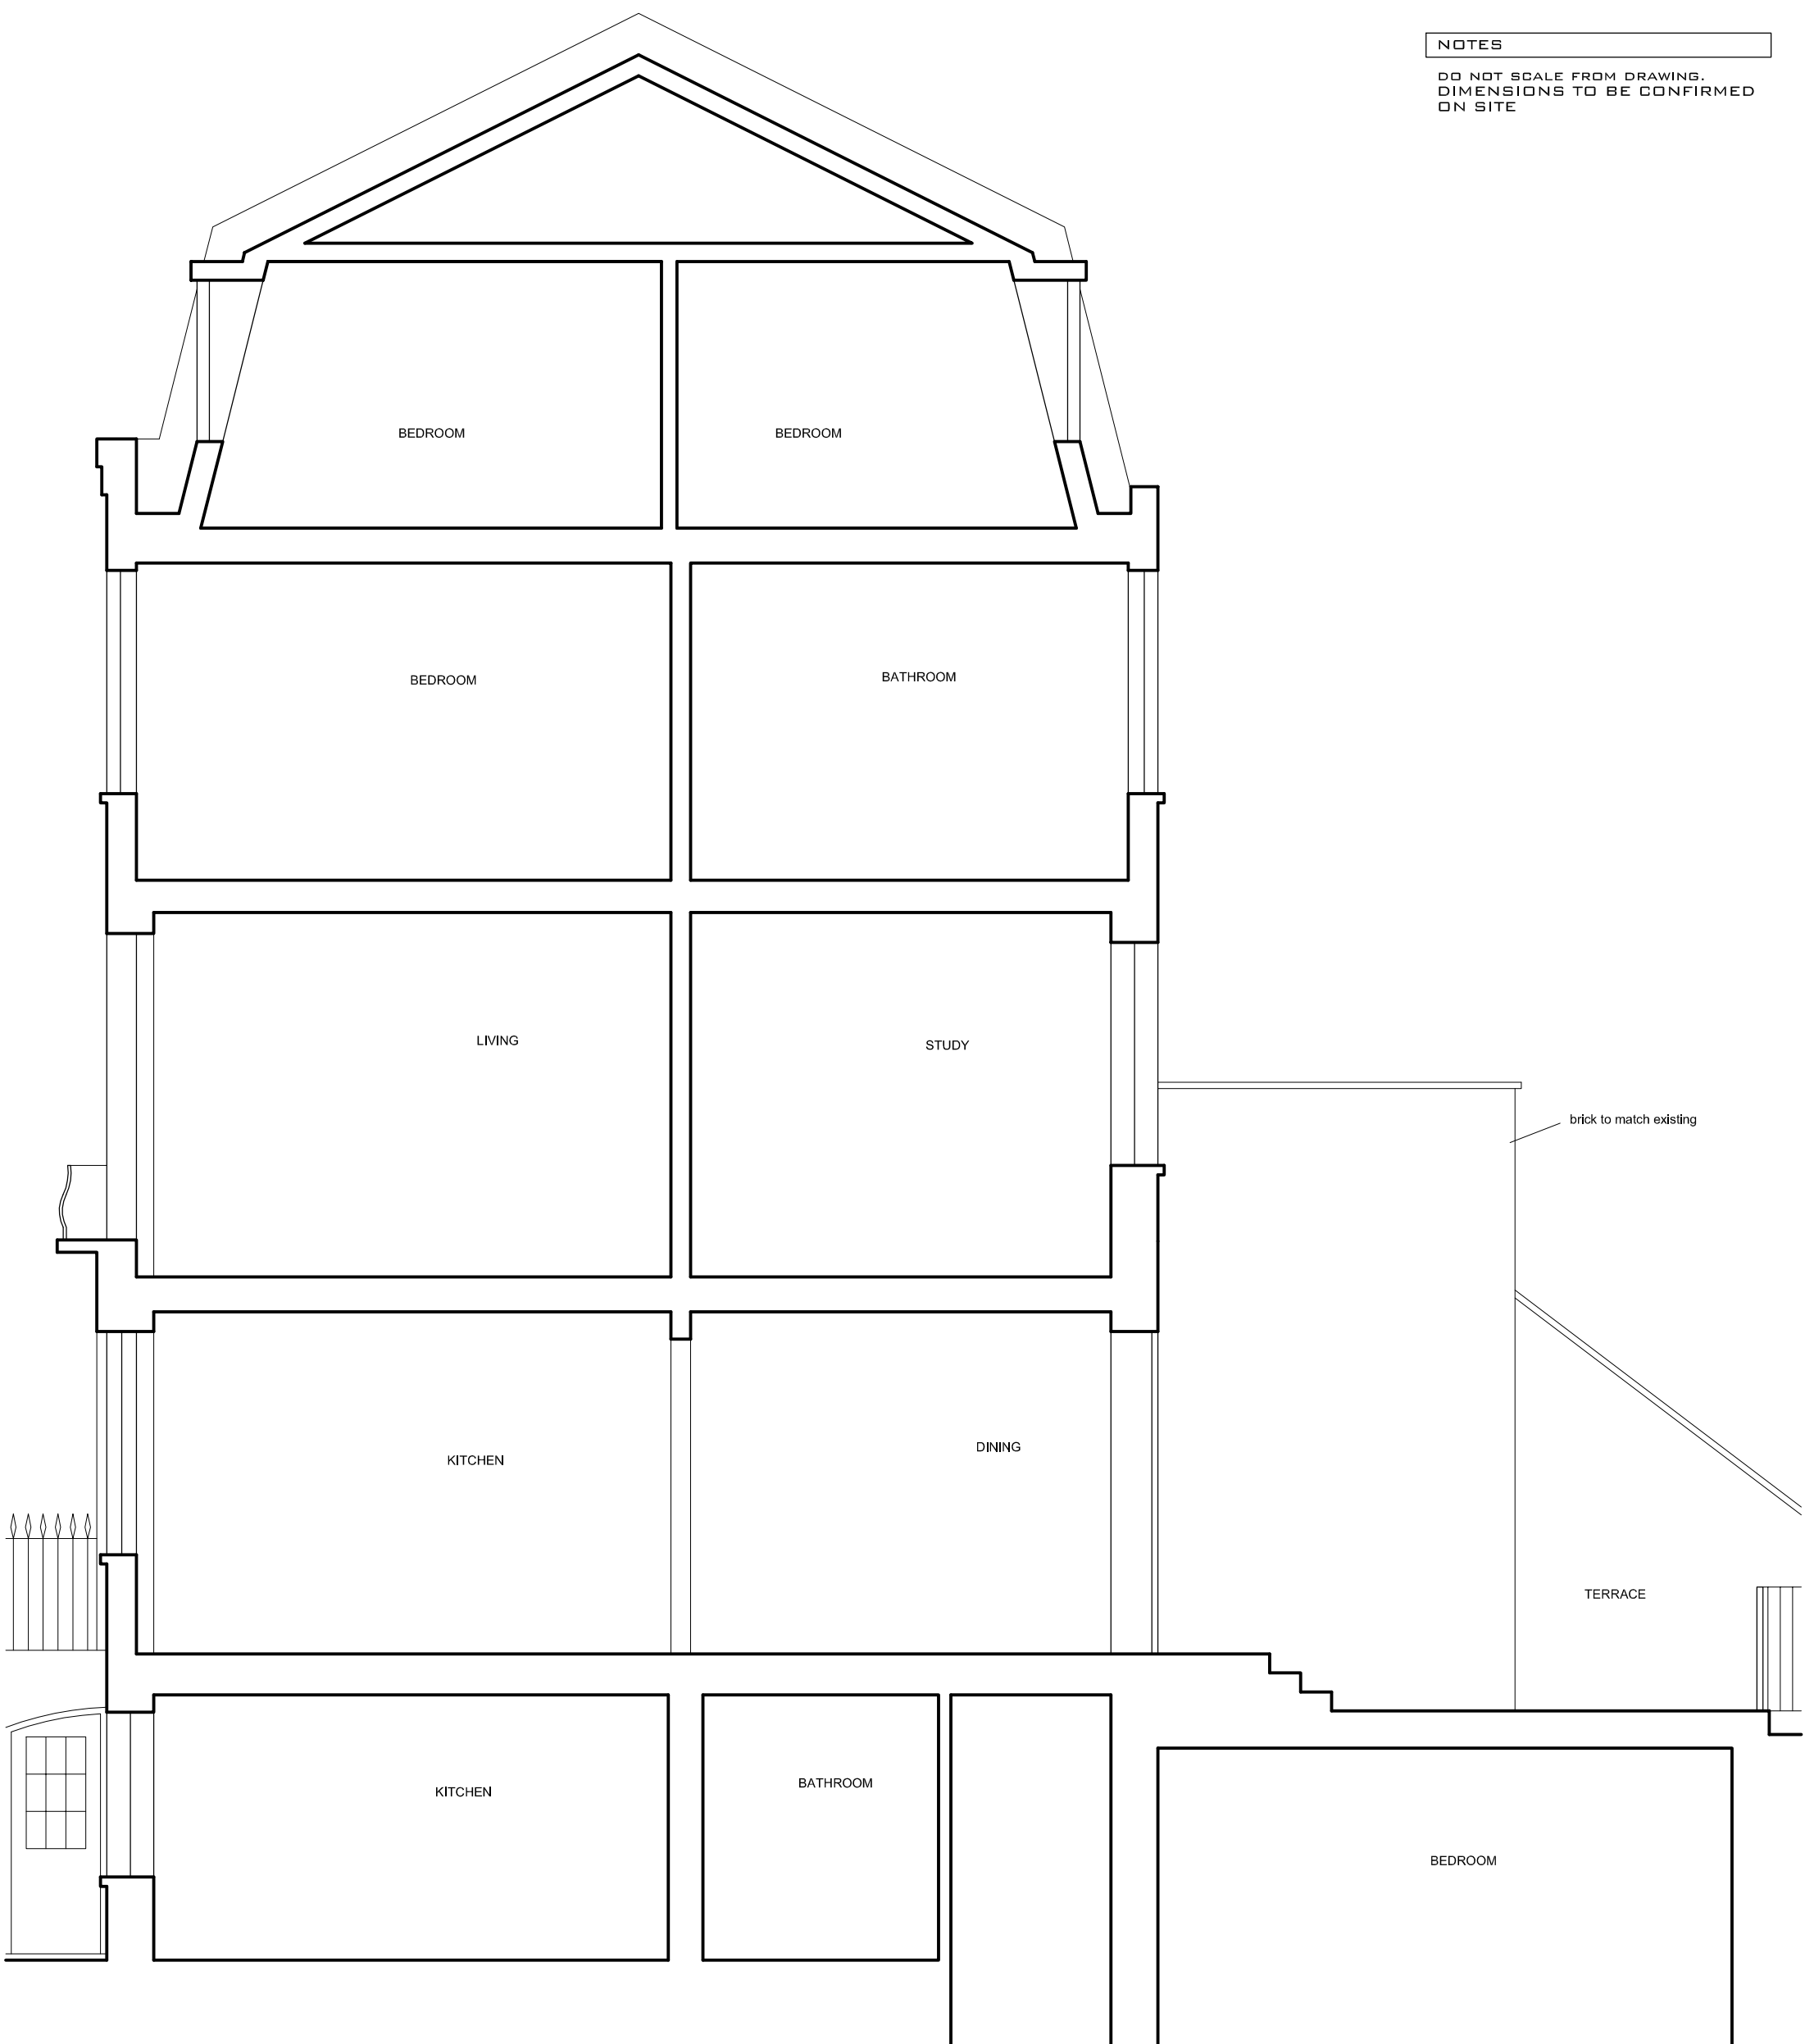

NOTES

DO NOT SCALE FROM DRAWING.
DIMENSIONS TO BE CONFIRMED
ON SITE

DAVIES ARCHITECTURE LTD [©]	
28 ELLIOTT SQ LONDON NW3 3SU TEL 020 7483 0669	
JOB POOJA SHAH 64 DELANCEY ST LONDON NW1 7RY	
TITLE PROPOSALS SECTION A	
DATE	11.2.19
SCALE	1:50 @A3
DRAWING NO	DEL64-PL2-GA-06