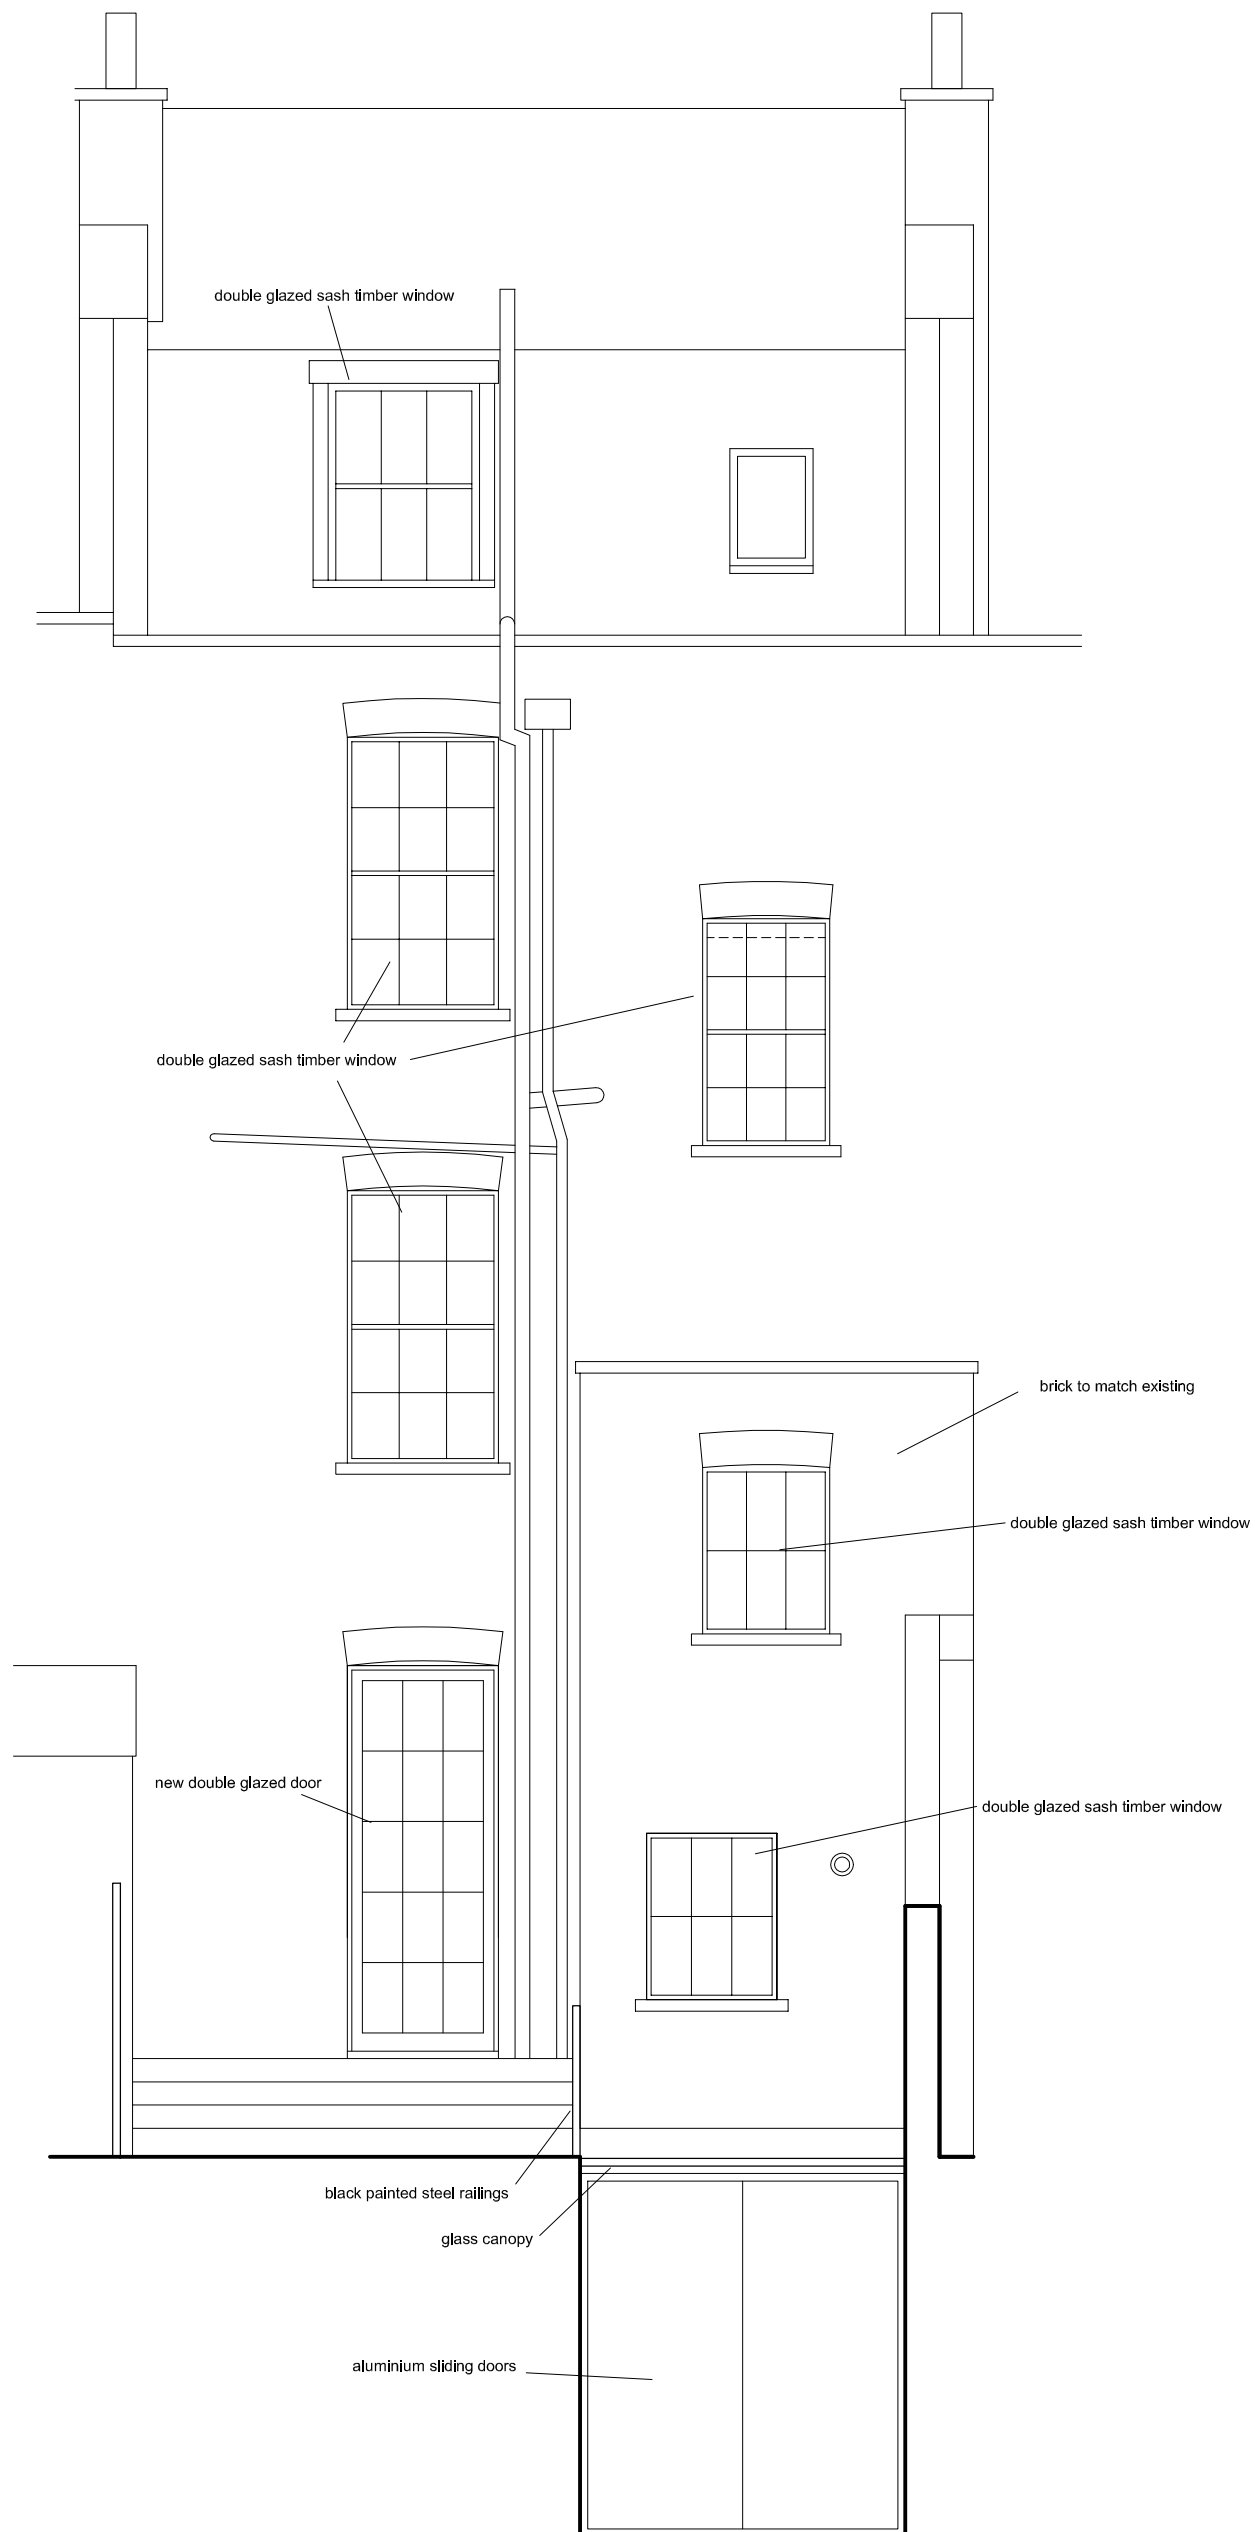

NOTES

DO NOT SCALE FROM DRAWING.  
DIMENSIONS TO BE CONFIRMED  
ON SITE

<b>DAVIES ARCHITECTURE LTD</b> 28 ELLIOTT SQ LONDON NW3 3SU TEL 020 7483 0669
<b>JOB</b> POOJA SHAH 64 DELANCEY ST LONDON NW1 7RY
<b>TITLE</b> PROPOSALS REAR ELEVATION
<b>DATE</b> 11.2.19 <b>SCALE</b> 1:50 @A3
<b>DRAWING NO</b> DEL64-PL2-GA-05