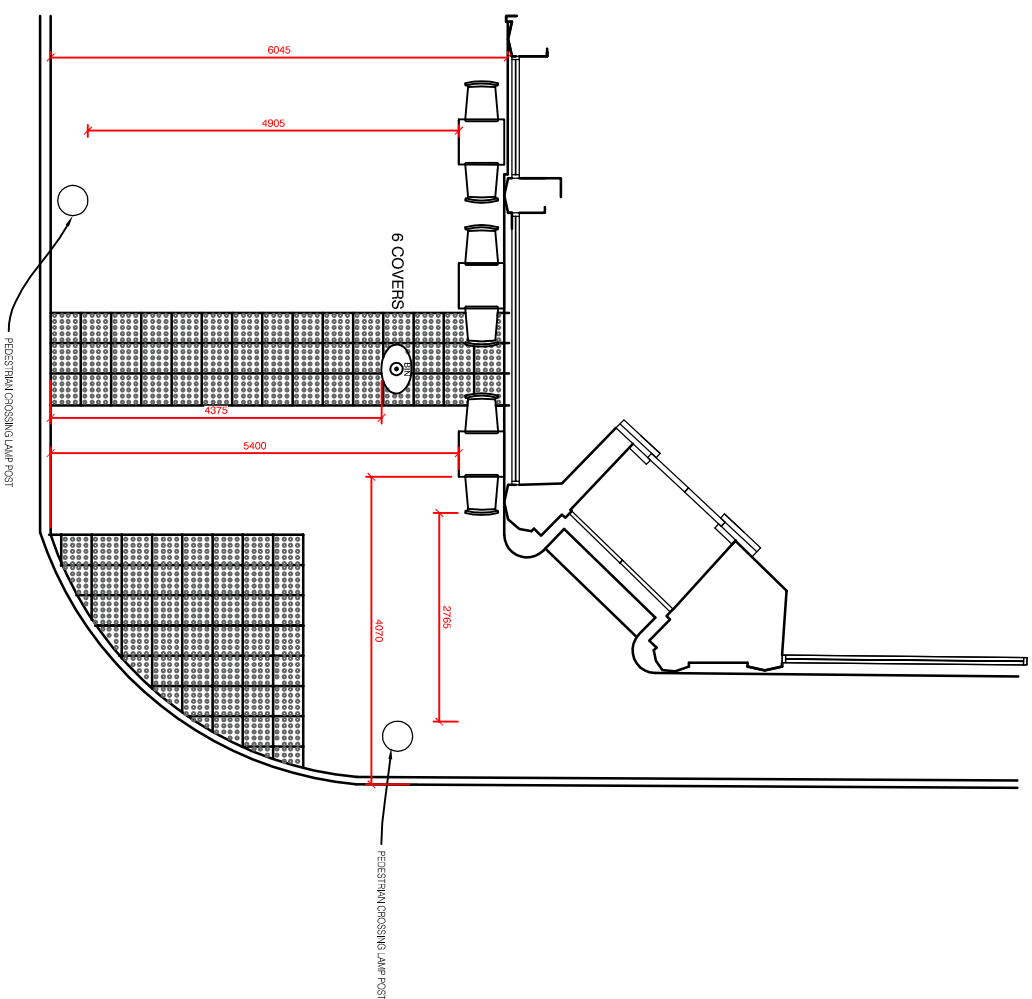

EXISTING SHOPFRONT AREAS

PROPOSED EXTERNAL SEATING AREA

PROPOSED EXTERNAL SEATING AT 60 KINGSWAY LONDON, WC2B 6DS  
SCALE 1:100 @ A3