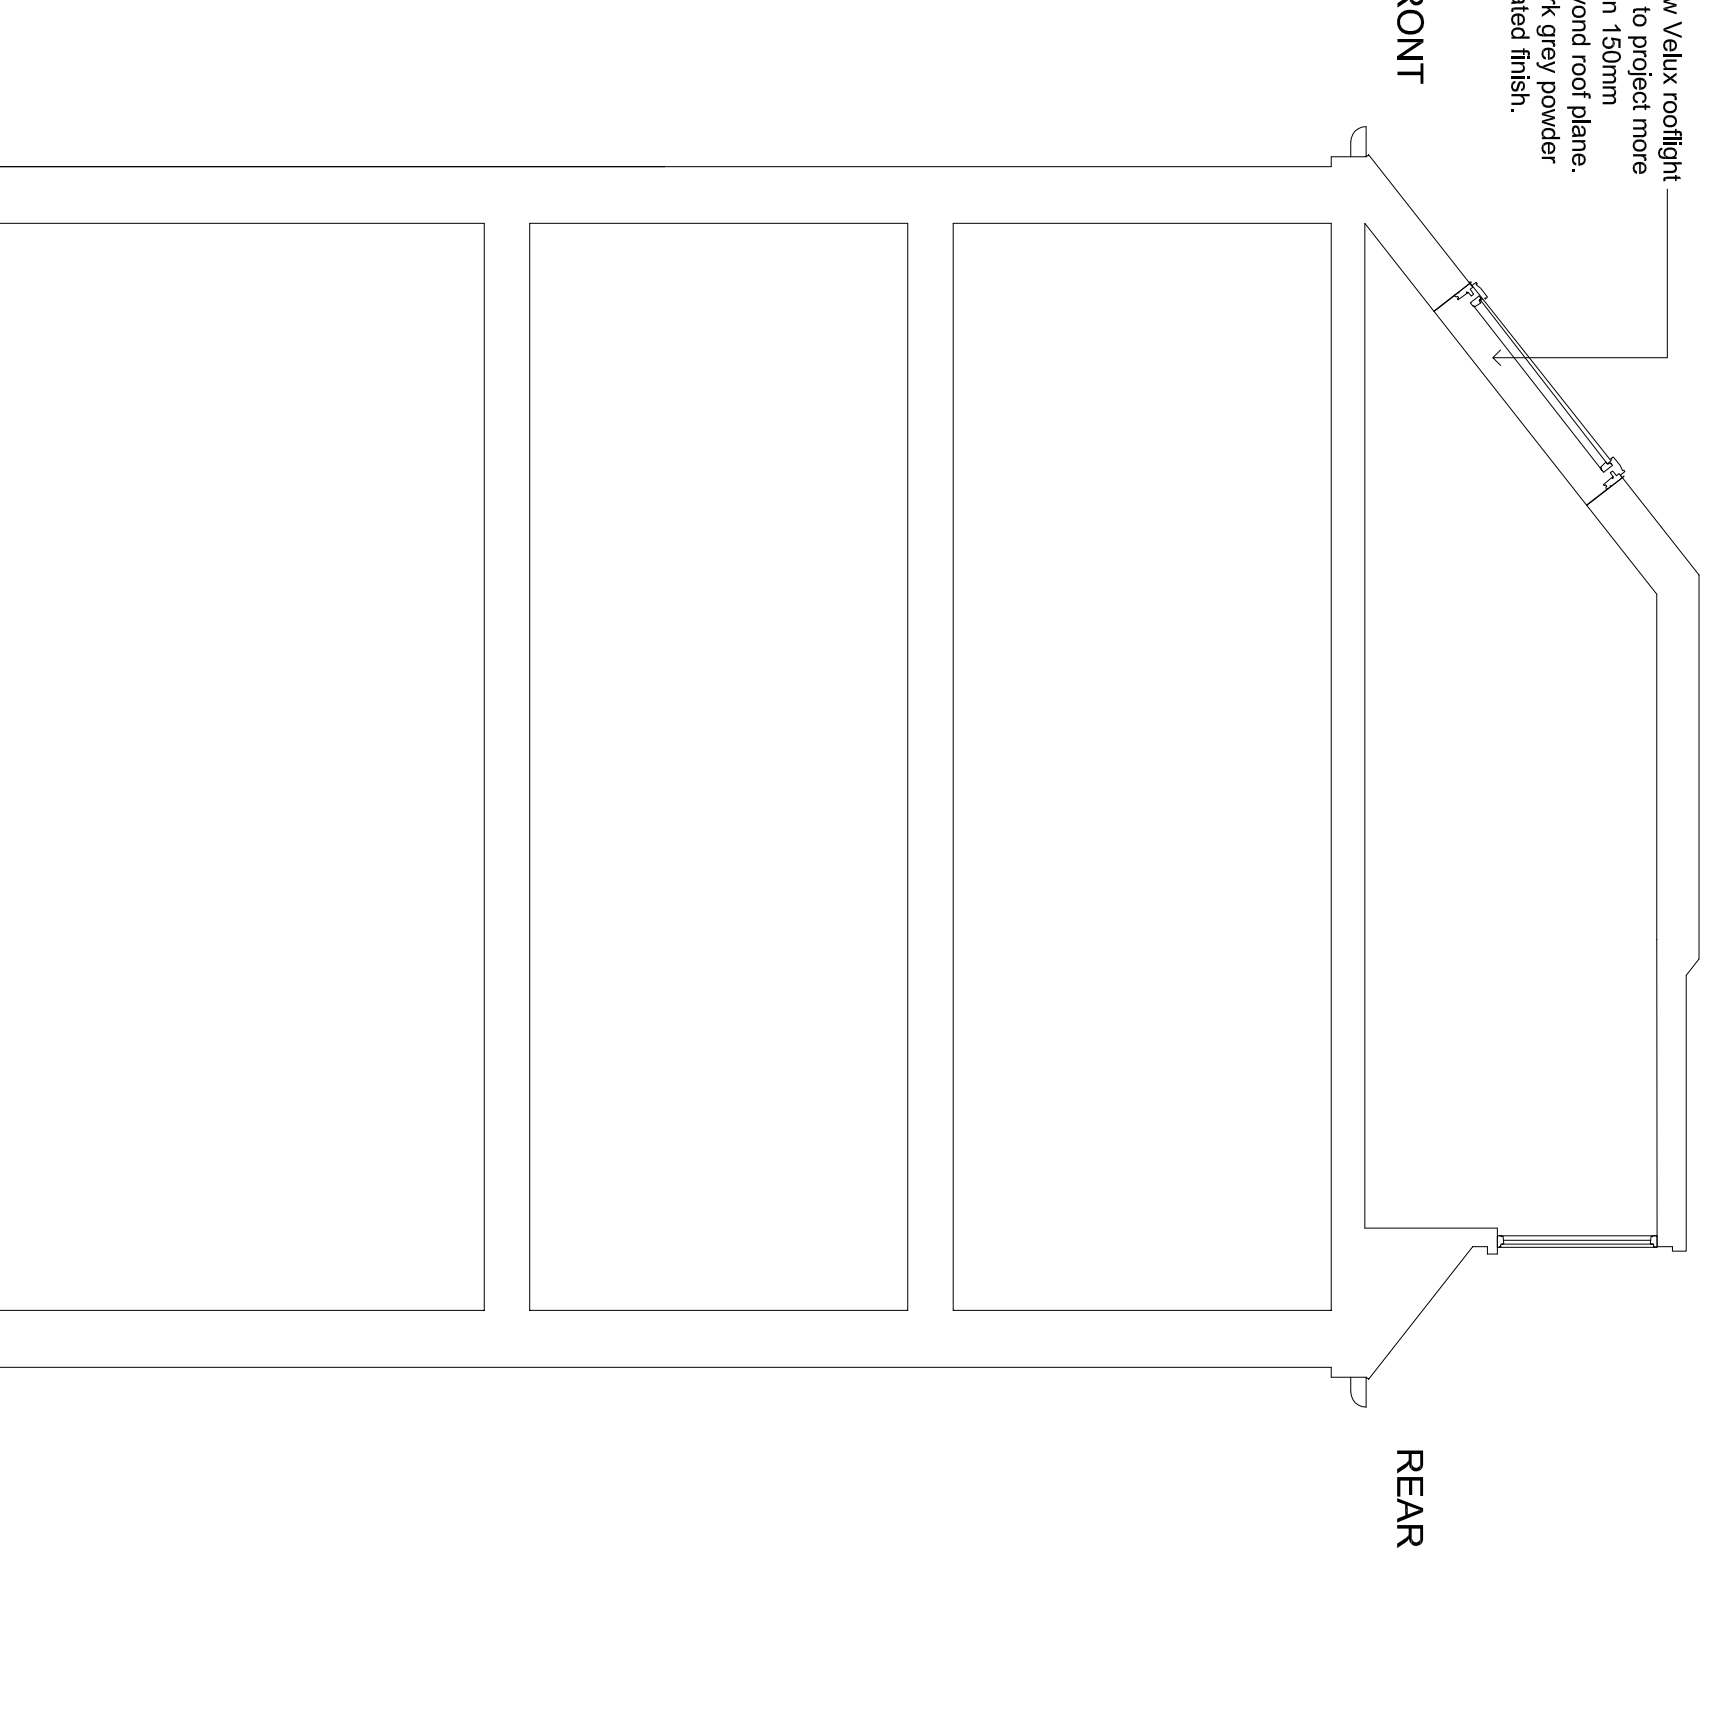

New Velux rooflight
not to project more
than 150mm
beyond roof plane.
Dark grey powder
coated finish.

FRONT

REAR

Proposed Section

scale 1:50 @ A3

MIRILAN DESIGN LTD
Unit 3, London Business Park, London, NW2 7AH
Tel: 0208 452 8400 Email: info@mirilan.com

Project
70 PATSHULL ROAD

Drawing Title
PROPOSED SECTION

Scale	Drawn	Checked	Authorised	Rev
1:50 @ A3	-	-	-	-
13 February 2018				
Drawing Number				
SK_70 PATSHULL_08				