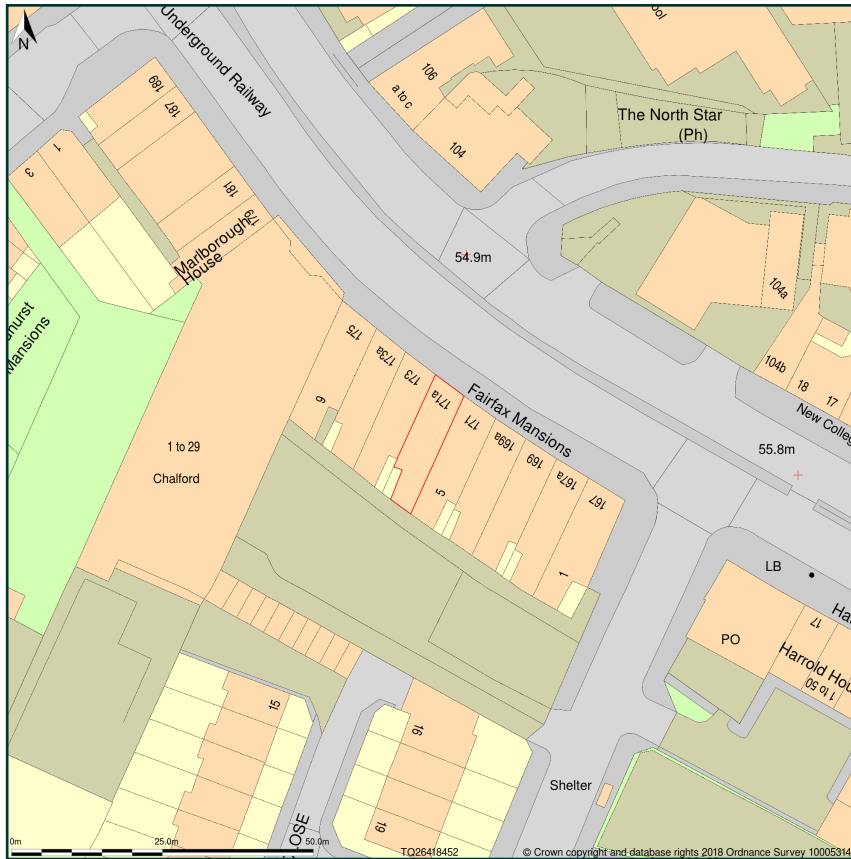

171a, Finchley Road, London, Camden, NW3 6LB

Site Plan shows area bounded by: 526343.41, 184455.17, 526484.83, 184596.59 (at a scale of 1:1250), OSGridRef: TQ26418452. The representation of a road, track or path is no evidence of a right of way. The representation of features as lines is no evidence of a property boundary.

Produced on 16th Nov 2018 from the Ordnance Survey National Geographic Database and incorporating surveyed revision available at this date. Reproduction in whole or part is prohibited without the prior permission of Ordnance Survey. © Crown copyright 2018. Supplied by www.buyaplan.co.uk a licensed Ordnance Survey partner (100053143). Unique plan reference: #00370867-43BD70