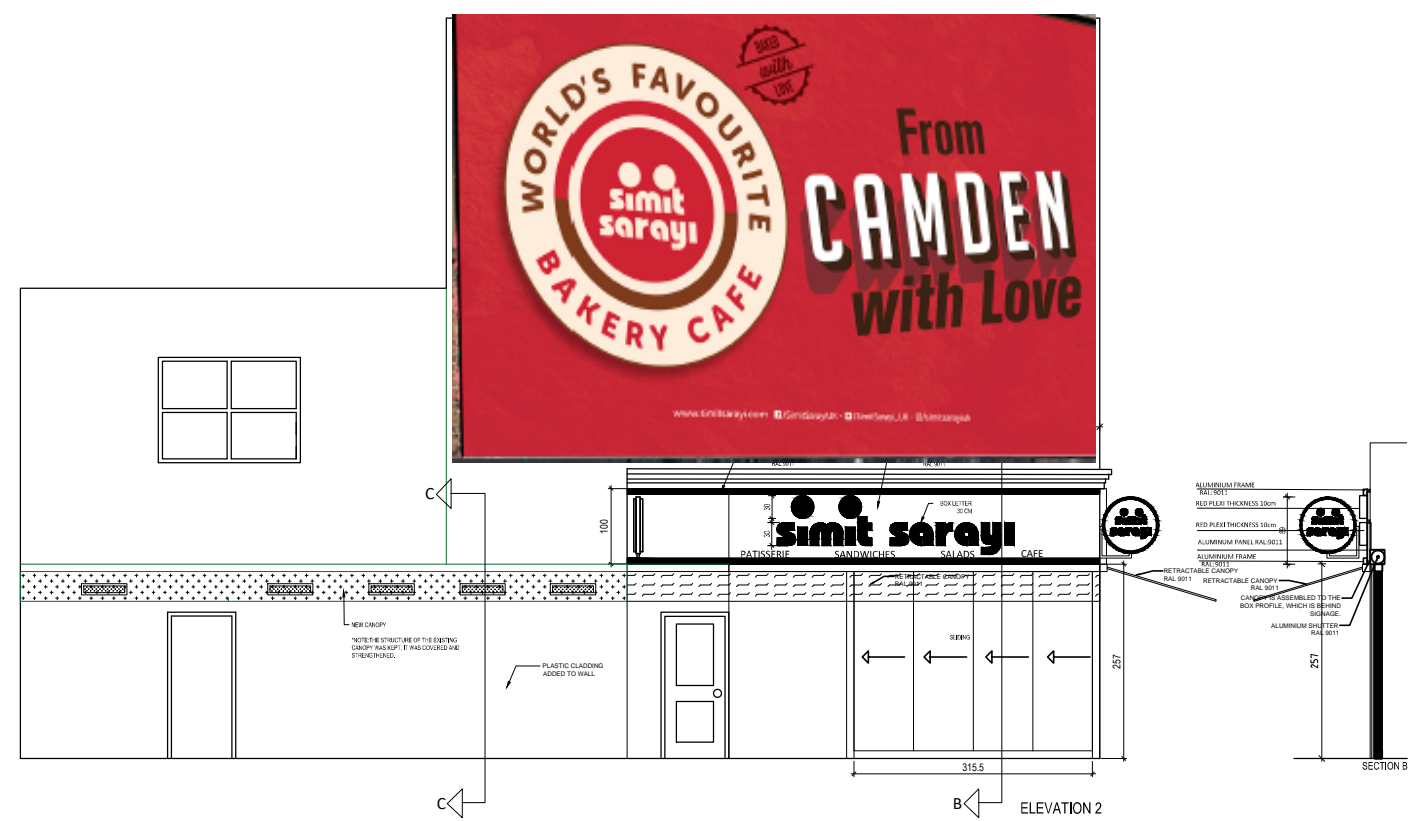

68 Oxford Street, London W1D 1BN
Phone : +44 207 636 4636

DATE: 15.10.2018

SİMİT SARAYI
267 CAMDEN HIGH STREET

Interior area : 46,00 m²
Number of people : 14 SEATS
Exterior area : 11 m²
Number of people : 12 SEATS

PAFTA ADI/ SHEET TITLE
PROPOSED SHOPFRONTS
PAFTA NO/ SHEET NO
03

A.101.03C

Drawn
Architect
Orhun Çakır

Architectural Confirm
Sultan Doğanlımaz

Operational Confirm
Patrick Graham

Manager Confirm

Final Approve
Gino Salak

SCALE BAR 1:100
All dimensions in cm
A3: 1/100