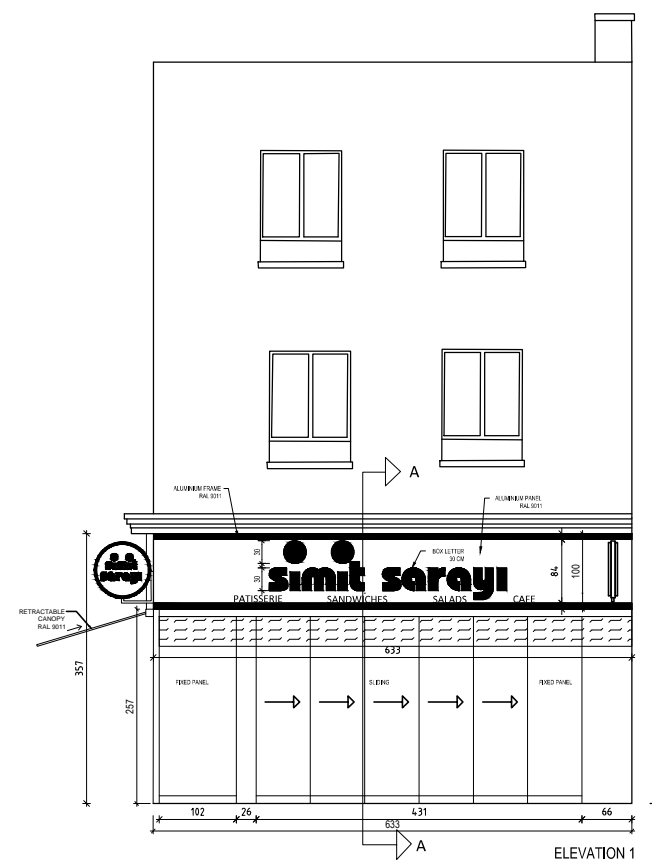

68 Oxford Street, London W1D 1BN
Phone : +44 207 636 4636

DATE: 15.10.2018

SİMİT SARAYI
267 CAMDEN HIGH STREET

Interior area : 46,00 m²
Number of people : 14 SEATS
Exterior area : 11 m²
Number of people : 12 SEATS

PAFTA ADI/ SHEET TITLE
PROPOSED SHOPFRONTS
PAFTA NO/ SHEET NO
03

A.101.03C

Drawn
Architect
Orhun Çakır

Architectural Confirm
Sultan Doğanlımaz

Operational Confirm
Patrick Graham

Manager Confirm

Final Approve
Gino Salak

SCALE BAR 1:100
All dimensions in cm
A3: 1/100