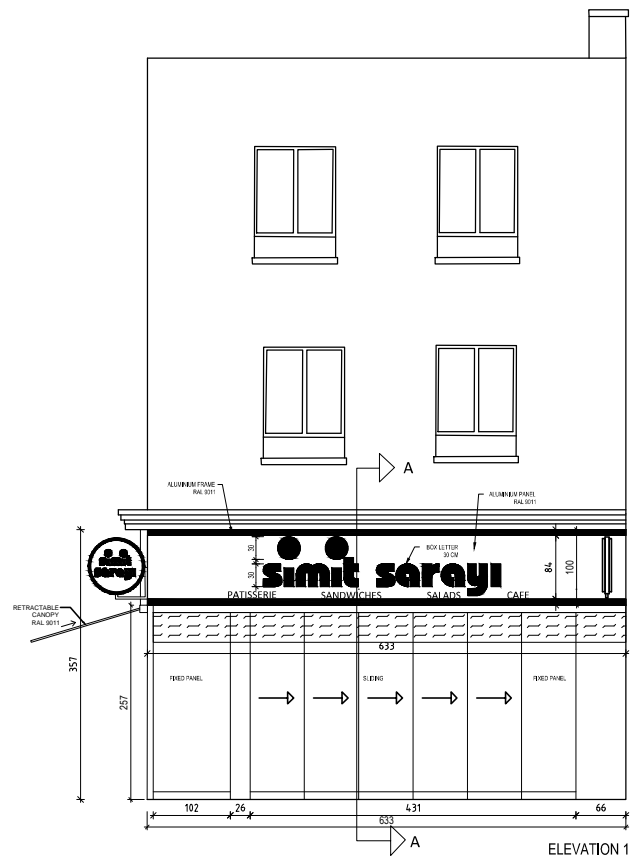

68 Oxford Street, London W1D 1BN
Phone : +44 207 636 4636

DATE: 15.10.2018

SİMİT SARAYI
267 CAMDEN HIGH STREET

Interior area : 46,00 m²
Number of people : 14 SEATS
Exterior area : 11 m²
Number of people : 12 SEATS

PAFTA ADI/ SHEET TITLE
PROPOSED SHOPFRONTS
PAFTA NO/ SHEET NO
03

A.101.03B

Drawn
Architect
Orhun Çakır

Architectural Confirm
Sultan Doğanılmaz

Operational Confirm
Patrick Graham

Manager Confirm

Final Approve
Gino Salak

All dimensions in cm
A3: 1/100