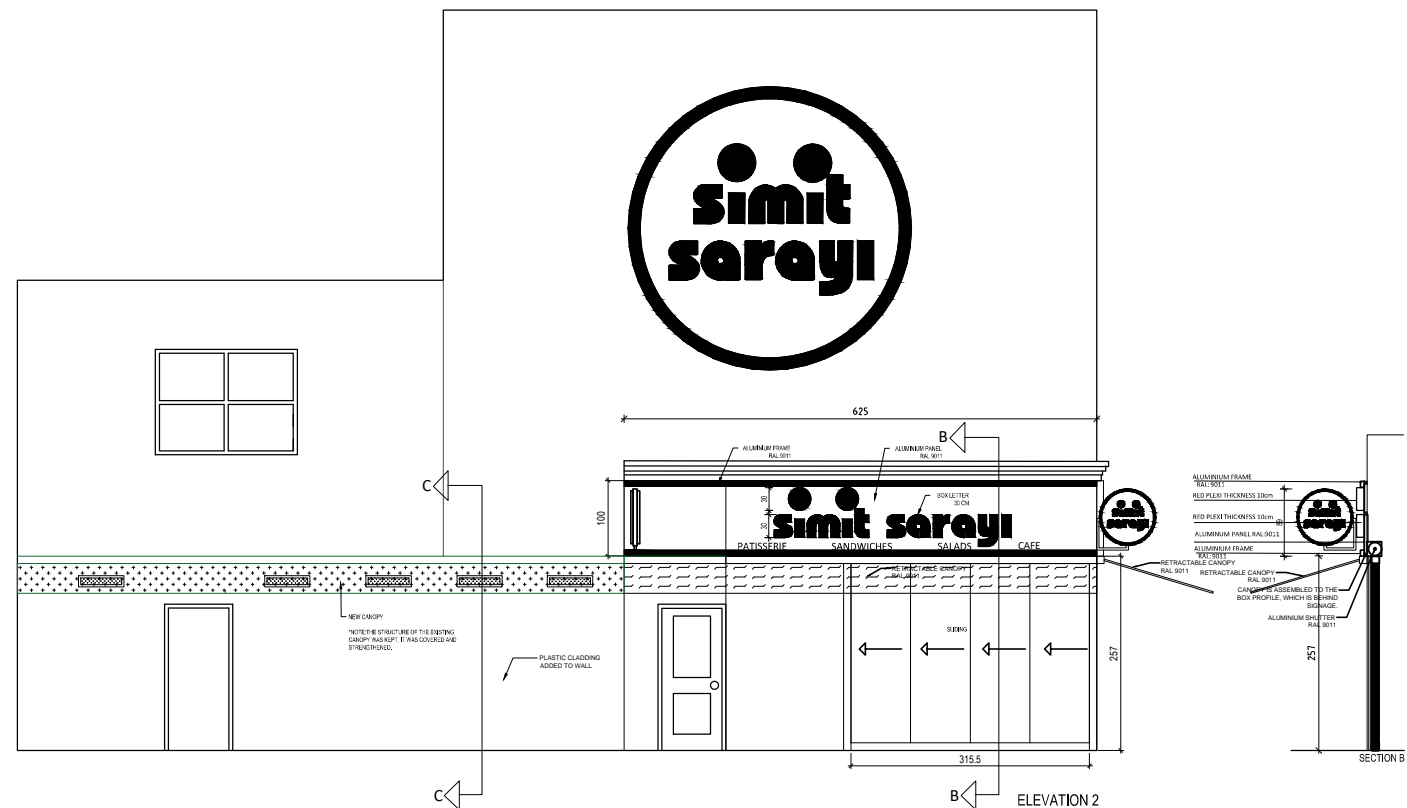

68 Oxford Street, London W1D 1BN
Phone : +44 207 636 4636

DATE: 15.10.2018

SİMİT SARAYI
267 CAMDEN HIGH STREET

Interior area : 46,00 m²
Number of people : 14 SEATS
Exterior area : 11 m²
Number of people : 12 SEATS

PAFTA ADI/ SHEET TITLE
PROPOSED SHOPFRONTS
PAFTA NO/ SHEET NO
03

A.101.03B

Drawn
Architect
Orhun Çakır

Architectural Confirm
Sultan Doğanılmaz

Operational Confirm
Patrick Graham

Manager Confirm

Final Approve
Gino Salak

All dimensions in cm
A3: 1/100