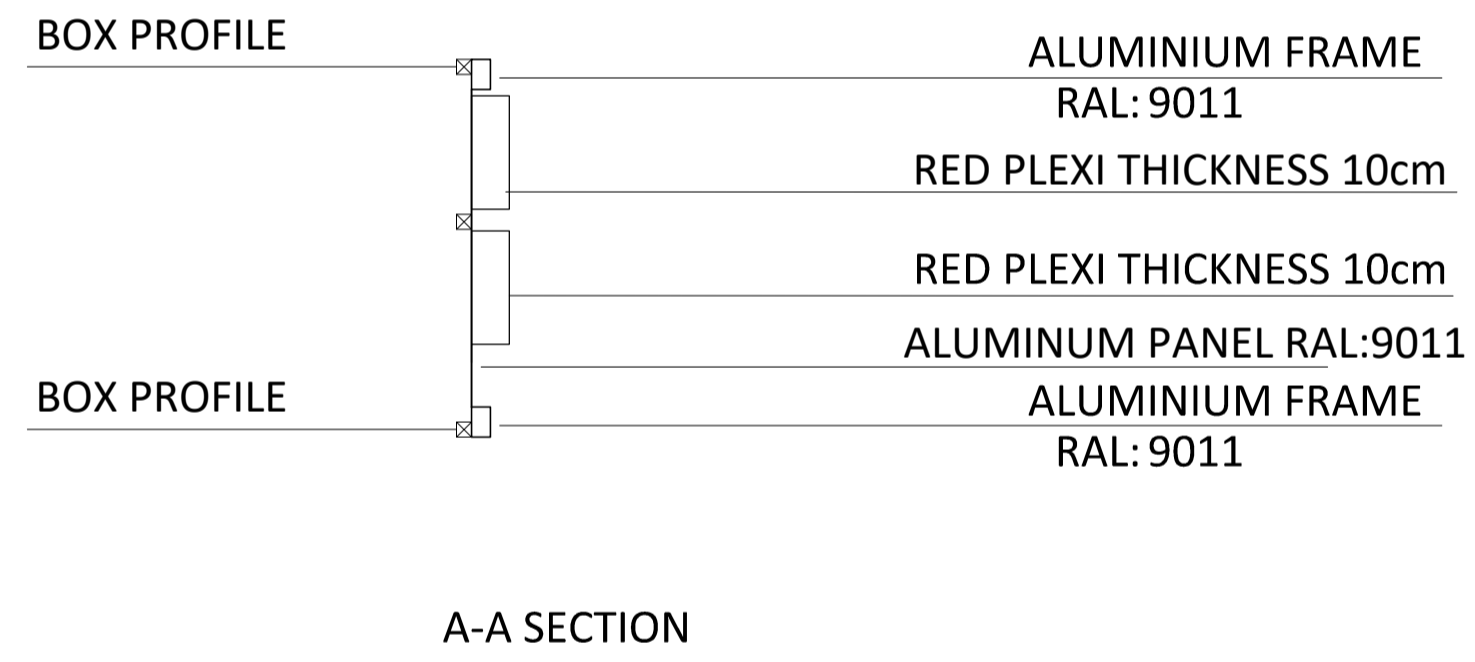

ELEVATION 1 FRONT FACADE SIGNAGE

All dimensions in cm
A1: 1/20

DATE: 15.10.2018

PAFTA ADI SHEET TITLE
PROPOSED SIGNAGE DETAILS
PAFTA NO/ SHEET NO
04

A.100.04A

Drawn
Architect
Orhun Çakır

Architectural Confirm
Sultan Doğanılmaz

Operational Confirm
Patrick Graham

Manager Confirm

Final Approve
Gino Salak

NOTLAR:
1. Alınacak olan rölave sonrası proje üzerinde revizeler meydana gelebilir.
2. Uygulama projesi değildir imalat amaçlı kullanılmaz.
3. İmalat için yerinde ölçü alınmalıdır.

NOTES
1. The dimensions will be check out on the site, so changes may occur on the drawings.
2. This is not a "Construction Drawing". Cannot be used for application and manufacturing.
3. For final manufactures, dimensions must be checked out on the site.