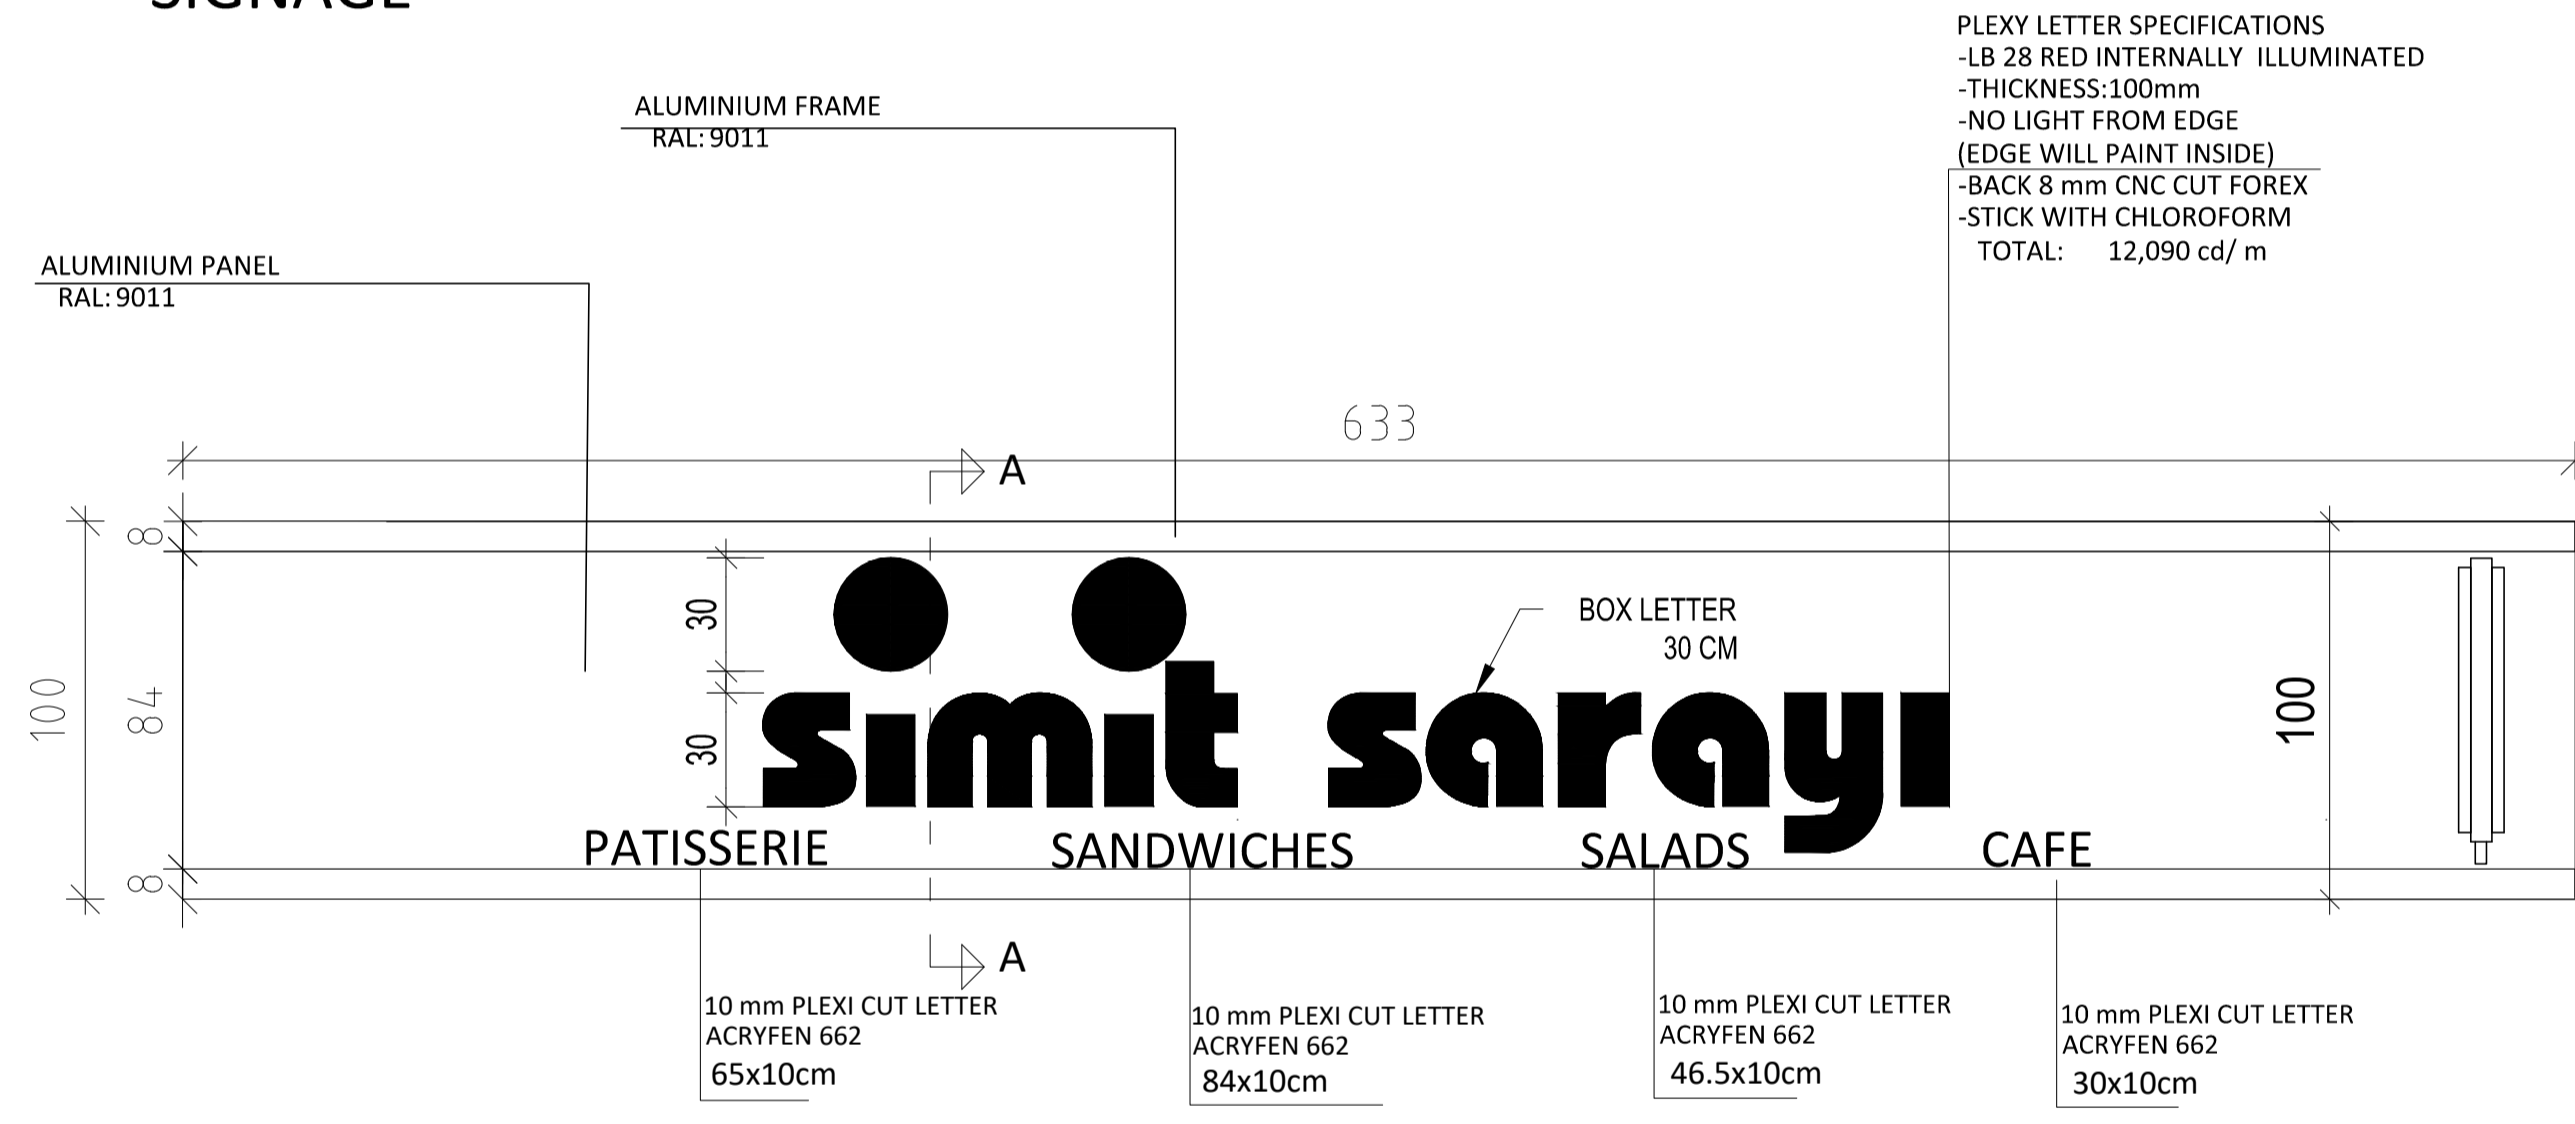

ELEVATION 1 FRONT FACADE SIGNAGE

All dimensions in cm
A1: 1/20

DATE: 15.10.2018

PAFTA ADI SHEET TITLE
PROPOSED SIGNAGE DETAILS
PAFTA NO/ SHEET NO
04

A.100.04A

Drawn
Architect
Orhun Çakır

Architectural Confirm
Sultan Doğanılmaz

Operational Confirm
Patrick Graham

Manager Confirm

Final Approve
Gino Salak

NOTLAR:
1. Alınacak olan rölave sonrası proje üzerinde revizeler meydana gelebilir.
2. Uygulama projesi değildir imalat amaçlı kullanılmaz.
3. İmalat için yerinde ölçü alınmalıdır.

NOTES
1. The dimensions will be check out on the site, so changes may occur on the drawings.
2. This is not a "Construction Drawing". Cannot be used for application and manufacturing.
3. For final manufactures, dimensions must be checked out on the site.