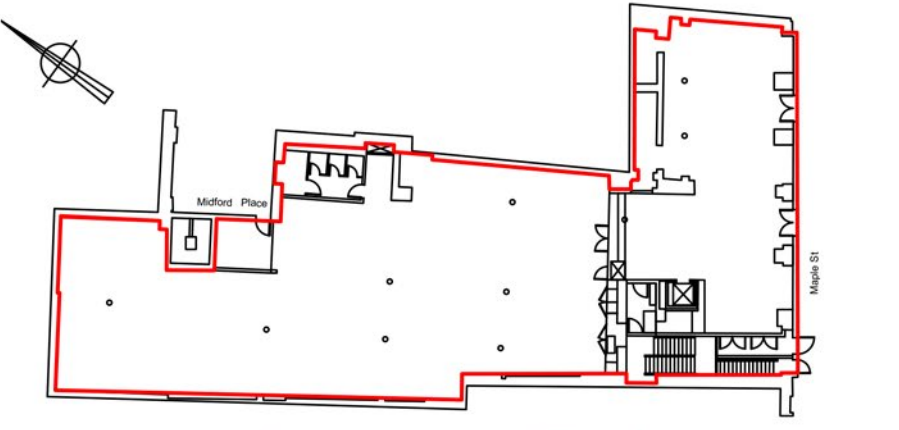

SITE LOCATION PLAN - SCALE 1:200

SITE PLAN - SCALE 1:500

--

Revisions
-

Client
BenevolentAI

Project
4 Maple St, London W1T 5HD

DWG Title
Proposed Halo Sign Detail (Site Location Plan)

Scale
Varies